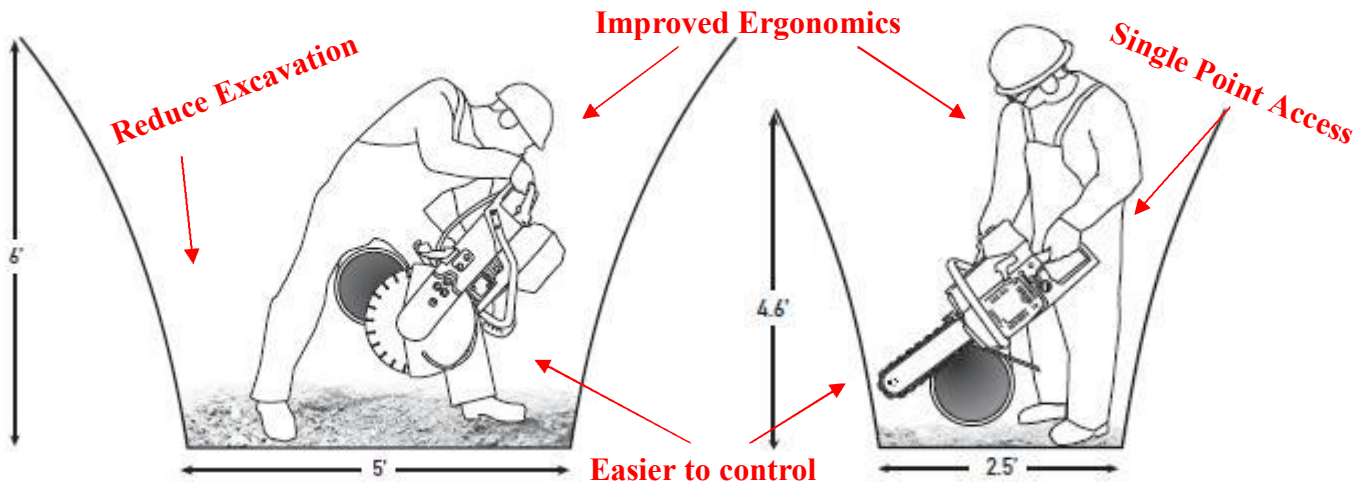

4222 NE Columbia Blvd
 Portland, OR 97218
Tel: (503) 288-1242
 Fax: (503) 288-4284
 Toll Free: 800-882-4959

Construction Equipment Sales, Service, Rentals

“We service what we sell”

Power Grit Benefits

Power Grit Utility Chain is an exciting new cutting product designed to change the way the job gets done. From ductile Iron to plastic pipe, Power Grit will get you in and out of the job faster - easier - and safer than other methods.

Change the way Underground Pipe Cutting Jobs Get Done!

\$575.00

Pipe Clamp Accessory

In addition to the time saving value of Power Grit technology, the pipe clamp accessory developed for the underground pipe application brings a whole new level of safety, accuracy and ease of use to the job.

The **PowerGrit pipe clamp** was developed to take the weight of the saw from the operator, make the saw more stable and produce straighter, more accurate cuts. The clamp works on pipe from 4" to 12" in diameter depending on which saw and guide bar are used. While cutting with the clamp has distinct benefits, PowerGrit can be used “free hand” or with the pipe clamp.

PowerGrit Chain is Easier and Safer than other methods:

- Reduced excavation time to access pipe
- Reduced labor required to dig under pipe
- Single position cutting access up to 12" diameter pipe - no need to access bottom of pipe
- Easier saw control, reduced operator effort during cutting
- Improved operator safety due to access, control and reduced rotational forces
- Reduced potential for blade breakage