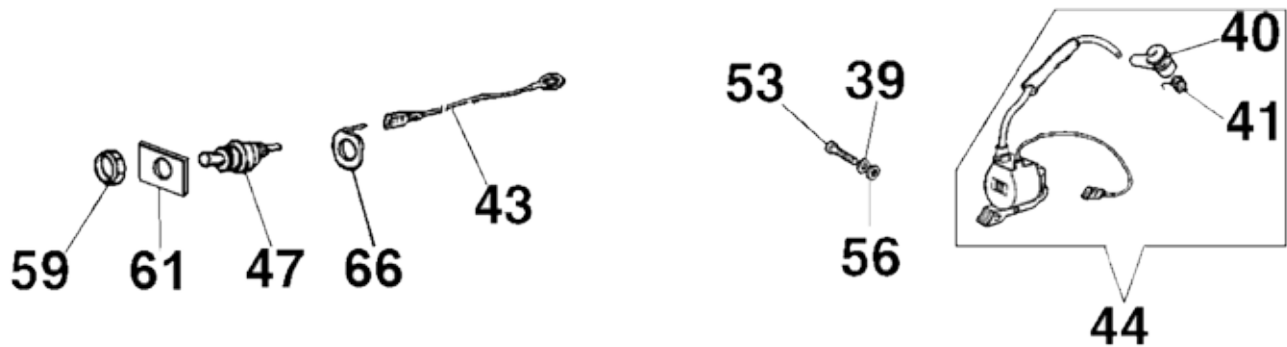

Key #	Part No.	Description	MSRP
H39	73285	Washer	$ .70
H40	73241	Spark Plug Boot w/ Spring	$13.00
H41	73917	Spark Plug Spring	$3.00
H43	73919	Ignition Toggle Cable	$5.00
H44	505426	Ignition Coil	$85.00
H47	73237	Ignition Toggle Switch	$11.00
H53	73914	Screw	$ .80
H56	73890	Washer	$ .60
H59	73239	Ignition Toggle Switch Nut	$1.95
H61	73238	Ignition Toggle Plate On/Off	$1.95
H66	71449	Toggle Switch Connecting Plate	$2.00