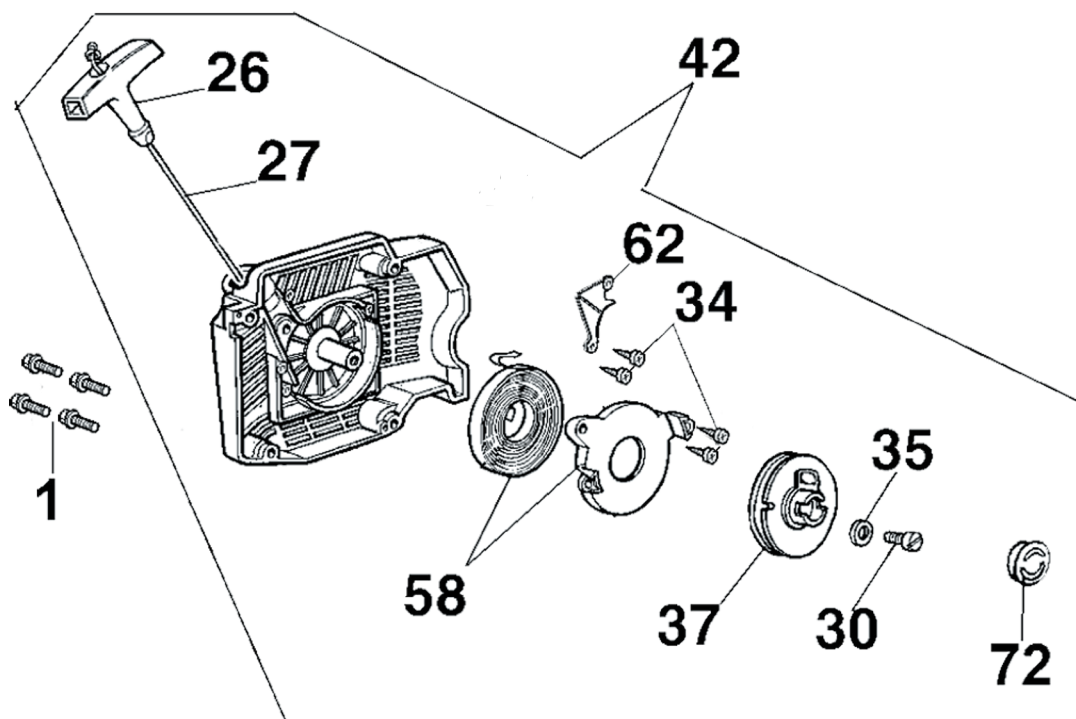

Key #	Part No.	Description	MSRP
C01	505381	Crankshaft Seal Flywheel Side	CALL
C02	505375	Crankshaft Bearing	CALL
C04	505381	Crankshaft Seal	CALL
C05	509487	Crankshaft Bushing	#N/A
C06	505403	Wrist Pin Needle Bearing	CALL
C07	505397	Crankshaft Assembly	CALL

Key #	Part No.	Description	MSRP
E01	73866	Screw	CALL
E02	73867	Intake Manifold Clamp	CALL
E03	505383	Intake Manifold	CALL
E21	73898	Carburetor Pulse Tube	CALL
E32	73888	Carburetor Spring	CALL
E36	73897	Washer	CALL
E38	505469	Screw & Washer	CALL
E49	73901	Outer Intake Manifold Flange Screw	CALL
E54	505411	Carburetor Mounting Bracket	CALL
E55	517742	Carburetor, Walbro	CALL
E63	505384	Outer Intake Manifold Flange	CALL
E64	507427	Outer Intake Manifold	CALL
E65	505391	Adjustment Guide	CALL
E69	71751	Breather Tube Body	CALL

Key #	Part No.	Description	MSRP
G31	505438	Flywheel Shroud	CALL
G45	505399	Flywheel	CALL
G48	73891	Nut	CALL
G51	73911	Washer	CALL
G57	73912	Washer	CALL
G71	508852	Starter Pawl Assembly	CALL

Key #	Part No.	Description	MSRP
H39	73285	Washer	CALL
H40	73241	Spark Plug Boot w/ Spring	CALL
H41	73917	Spark Plug Spring	CALL
H43	73919	Ignition Toggle Cable	CALL
H44	505426	Ignition Coil	#N/A
H47	73237	Ignition Toggle Switch	CALL
H53	73914	Screw	CALL
H56	73890	Washer	CALL
H59	73239	Ignition Toggle Switch Nut	CALL
H61	73238	Ignition Toggle Plate On/Off	CALL
H66	71449	Toggle Switch Connecting Plate	CALL