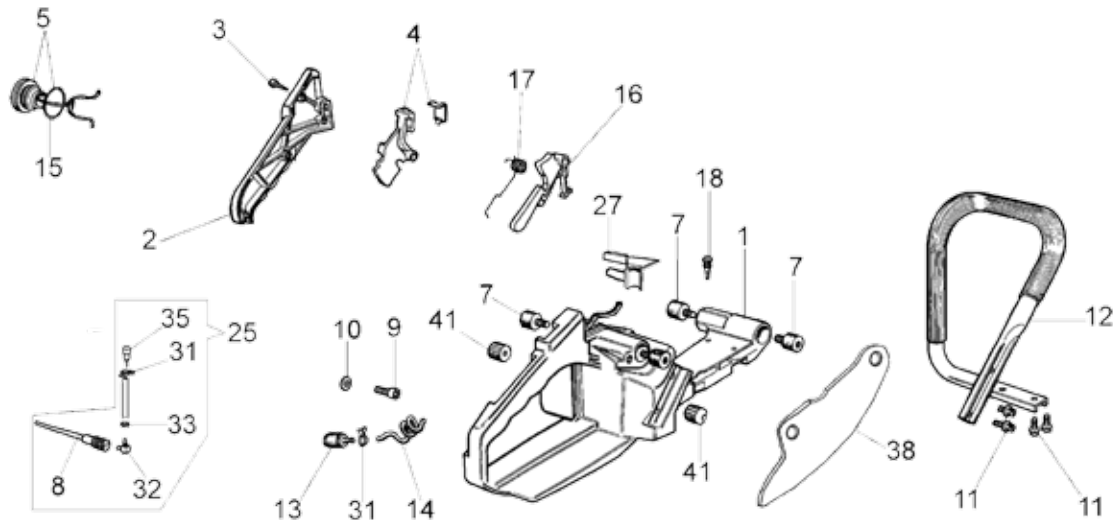

Key #	Part No.	Description	MSRP
F01	505655	Fuel Tank	$85.00
F02	505389	Rear Handle Half	$5.15
F03	73976	Screw	$1.10
F04	71749	Throttle Lever	$7.00
F05	71739	Fuel Cap Assembly, with Outer Seal Ring	$10.50
F07	505658	Shock Absorber with Screw	$17.00
F08	71751	Breather Tube Body	$9.00
F09	73982	Screw	$.60
F10	73897	Washer	$.60
F11	73983	Front Handle Bolt	$.60
F12	505424	Front Handle	$85.00
F13	73459	Fuel Filter	$16.50
F14	73375	Fuel Line	$22.00
F15	73448	Fuel Cap O-Ring	$17.00
F16	73987	Trigger Lockout Lever	$4.00
F17	73988	Trigger Lockout Lever Spring	$5.00
F18	73270	Bumper, Shock Absorber, Fuel Tank Top	$2.50
F25	71748	Fuel Breather Complete	$17.00
F27	505425	Rear Handle Shock Absorber	$2.00
F31	71588	Fuel Filter Clip	$1.15
F32	71759	Breather Tube Elbow	$4.50
F33	71760	Tube Clamp	$.60
F35	71761	Fuel Breather, Remote	$9.00
F38	505445	Rubber Water Deflector	$16.20
F41	505387	Shock Absorber	$1.50