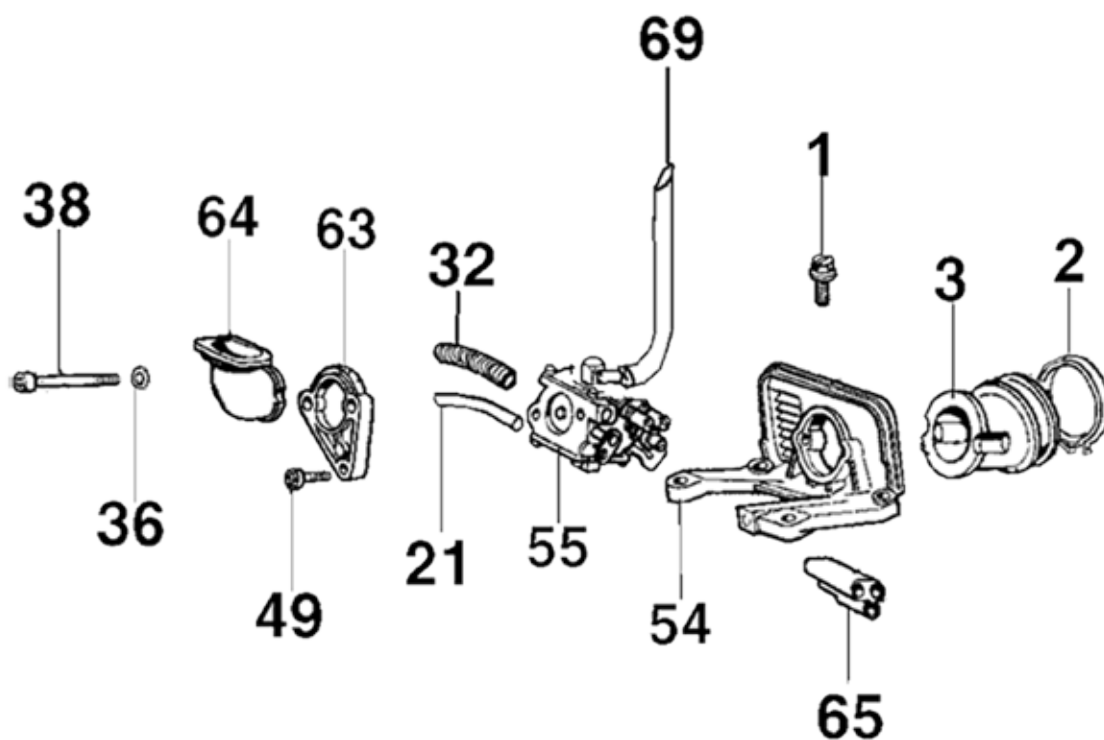

Key #	Part No.	Description	MSRP
E01	73866	Screw	$.60
E02	73867	Intake Manifold Clamp	$10.00
E03	505383	Intake Manifold	$15.10
E21	73898	Carburetor Pulse Tube	$2.50
E32	73888	Carburetor Spring	$1.15
E36	73897	Washer	$.60
E38	505469	Screw & Washer	$1.15
E49	73901	Outer Intake Manifold Flange Screw	$.60
E54	505411	Carburetor Mounting Bracket	$8.10
E55	517742	Carburetor, Walbro	$142.00
E63	505384	Outer Intake Manifold Flange	$3.50
E64	507427	Outer Intake Manifold	$14.00
E65	505391	Adjustment Guide	$6.70
E69	71751	Breather Tube Body	$9.00