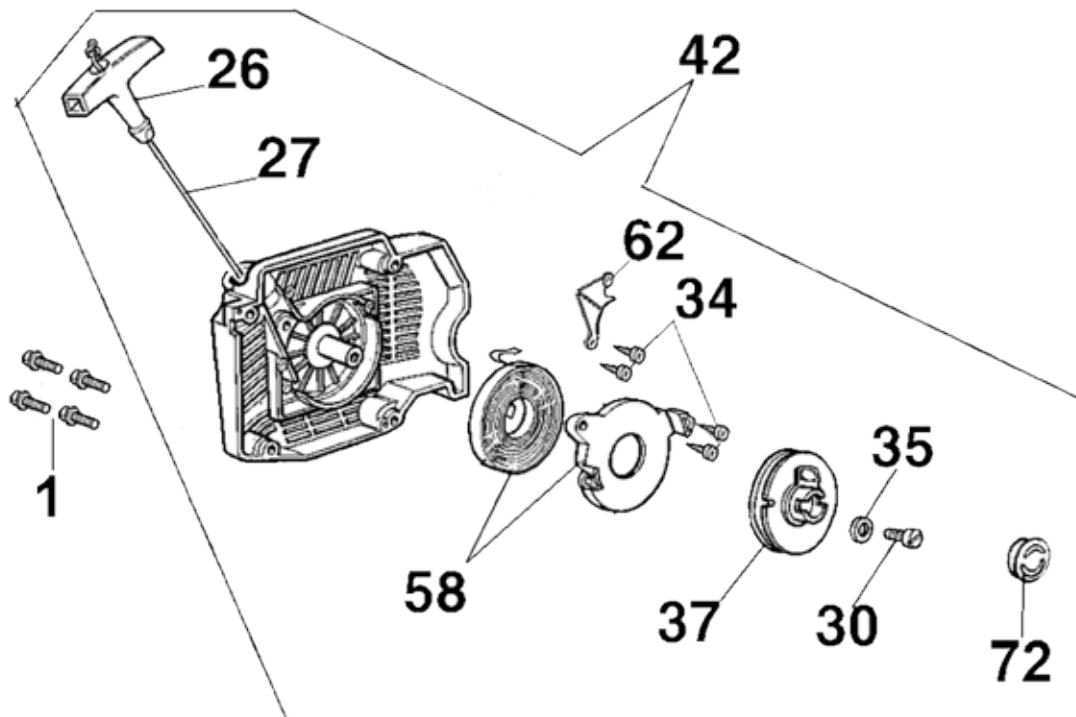

Key #	Part No.	Description	MSRP
I01	73866	Screw	$.60
I26	505514	Starter Rope Handle	$4.00
I27	508854	Starter Rope	$1.75
I30	73907	Starter Pulley Screw	$.60
I34	505380	Recoil Housing Screw	$.35
I35	73905	Starter Pulley Washer	$.60
I37	508857	Starter Rope Pulley	$18.00
I42	505416	Starter Assembly	$79.00
I58	73909	Starter Coil Spring & Housing	$21.00
I62	71451	Starter Case Plate	$1.50
I72	508853	Starter Assembly Cap	$2.25