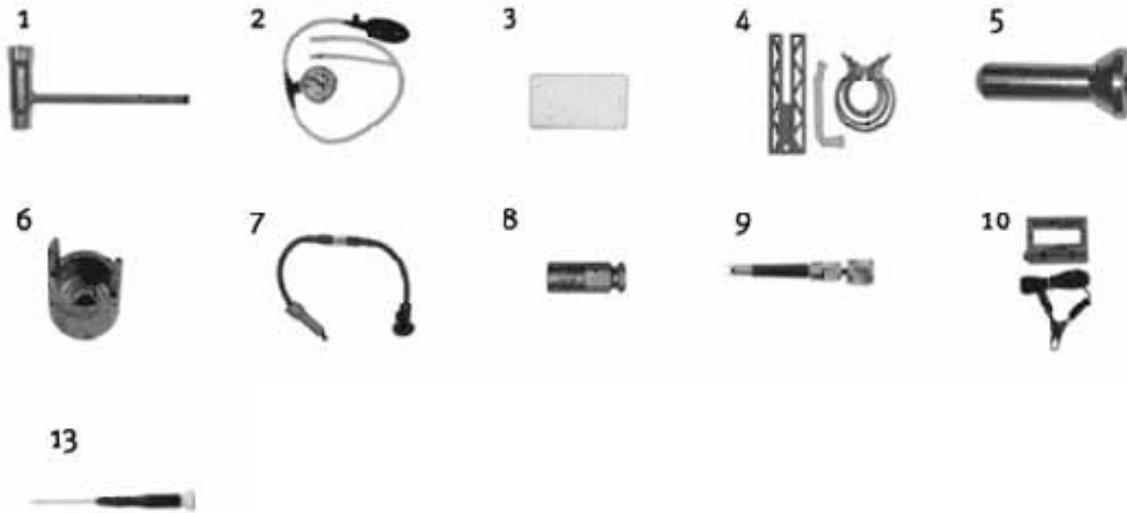

Replacement Parts & Accessories Price List

603GC Gas Concrete Saw

Effective January 1, 2012

TABLE OF CONTENTS

603GC Gas Saw

ITEM DESCRIPTION	KEY	PAGE
603GC Gas Saw Service Items	n/a	4
Cylinder & Piston Assembly	A	5
Crankcase Assembly	B	6
Clutch & Crankshaft Assembly	C	7
Muffler Assembly	D	8
Carburetor Assembly	E	9
Fuel Tank Assembly	F	10
Flywheel Assembly	G	11
Ignition Assembly	H	12
Starter Assembly	I	13
Air Filter Assembly	J	14
Water Deliver System	K	15
Side Cover Assembly	L	16
Carburetor Repair Kit	M	17

SERVICE ITEMS

603GC Gas Saw

Key #	Part No.	Description	MSRP
1	71521	Scrench 13-19 mm	\$ 11.00
2	71541	Pressure Gauge Bulb	\$ 49.00
3	71542	Coil/Flywheel Timing Shim	\$ 6.00
4	71543	Cylinder Assembly Clamps & Piston Stop	\$11.00
5	73462	Main Bearing Driver Tool	\$40.00
6	71546	Shock Absorber Tool	\$23.00
7	71547	Spark Tester	\$48.00
8	71548	Flywheel Disassembly Tool	\$33.00
9	71550	Limiter Cap Puller	\$93.00
10	71565	Electronic Tachometer	\$252.00
13	71573	Tuning Screwdriver	\$14.00
Not Shown	71625	Carburetor Tuning Kit	\$104.00
Not Shown	505882	2-Stroke Oil, 25:1 Mix, 5.2 oz (158 ml) (6-Pack)	\$20.00
Not Shown	505883	2-Stroke Oil, 25:1 Mix, 5.2 oz (158 ml) (24-Pack)	\$60.00

Key #	Part No.	Description	MSRP
A06	505403	Wrist Pin Needle Bearing	\$13.40
A11	73874	Cylinder Bolt	\$.85
A16	505439	Cylinder Base Gasket	\$17.25
A17	73199	Spark Plug	\$4.50
A25	505428	Complete Cylinder & Piston Assembly	\$312.00
A60	71642	Decompression Valve	\$27.00