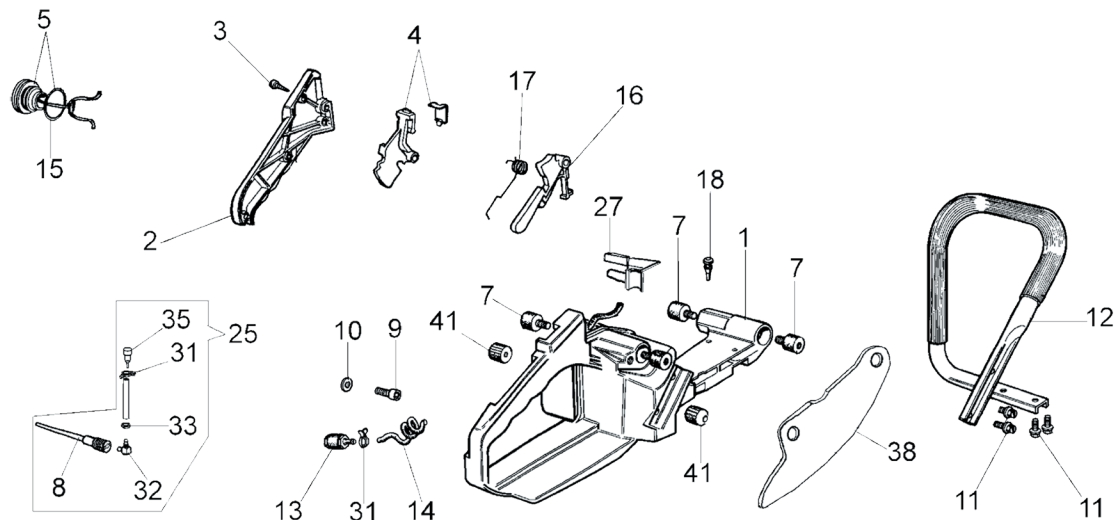

Key #	Part No.	Description	MSRP
F01	505655	Fuel Tank	CALL
F02	505389	Rear Handle Half	CALL
F03	73976	Screw	CALL
F04	71749	Throttle Lever	CALL
F05	71739	Fuel Cap Assembly, with Outer Seal Ring	CALL
F07	505658	Shock Absorber with Screw	CALL
F08	71751	Breather Tube Body	CALL
F09	73982	Screw	CALL
F10	73897	Washer	CALL
F11	73983	Front Handle Bolt	CALL
F12	505424	Front Handle	#N/A
F13	73459	Fuel Filter	CALL
F14	73375	Fuel Line	CALL
F15	73448	Fuel Cap O-Ring	CALL
F16	73987	Trigger Lockout Lever	CALL
F17	73988	Trigger Lockout Lever Spring	CALL
F18	73270	Bumper, Shock Absorber, Fuel Tank Top	CALL
F25	71748	Fuel Breather Complete	CALL
F27	505425	Rear Handle Shock Absorber	#N/A
F31	71588	Fuel Filter Clip	CALL
F32	71759	Breather Tube Elbow	CALL
F33	71760	Tube Clamp	CALL
F35	71761	Fuel Breather, Remote	CALL
F38	505445	Rubber Water Deflector	CALL
F41	505387	Shock Absorber	CALL