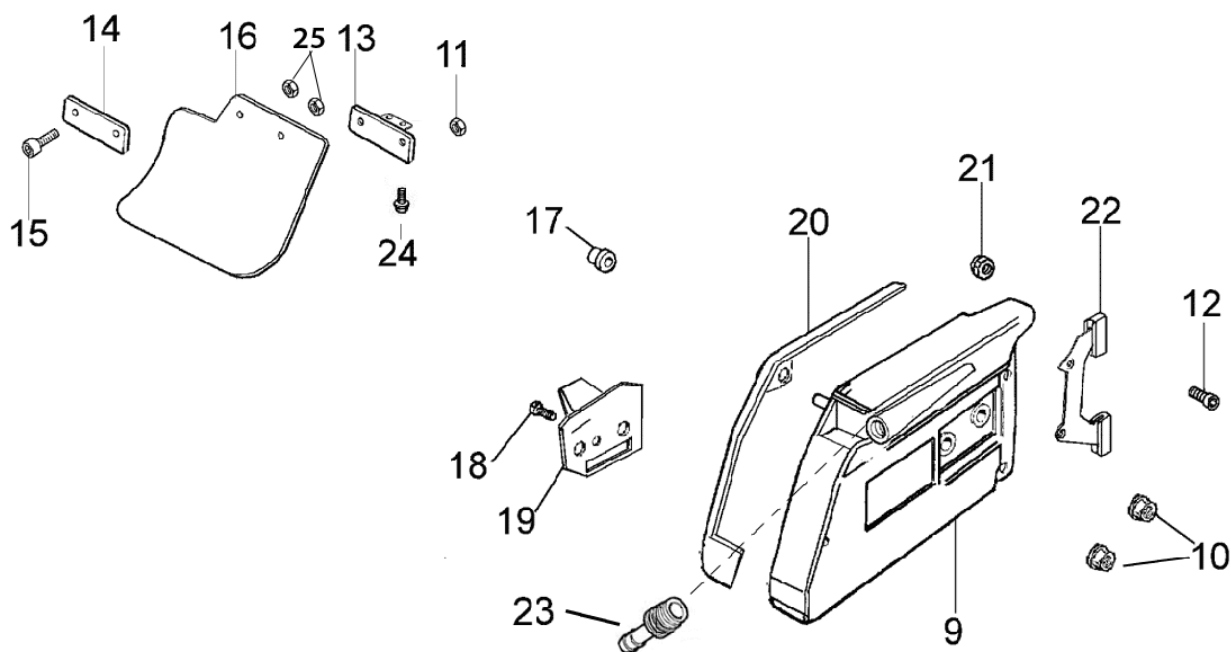

Key #	Part No.	Description	MSRP
L09	505415	Side Cover	$51.00
L10	73958	Side Cover Nut	$1.70
L11	505468	Guard Flap Nut	$1.20
L12	73982	Screw	$.60
L13	505490	Guard Flap Mounting Bracket, Back	$8.00
L14	505491	Guard Flap Mounting Bracket, Front	$5.00
L15	71479	Guard Flap Screw	$.60
L16	505492	Guard Flap	$8.00
L17	73310	Rubber Bumper Cover	$1.50
L18	71487	Screw	$.60
L19	505419	Side Cover Plate	$5.15
L20	505417	Side Cover Gasket	$4.05
L21	509852	Mounting Nut	$.35
L22	505493	Rubber WallWalker	$12.00
L23	71454	Fitting	$17.00
L24	73983	Front Handle Bolt	$.60