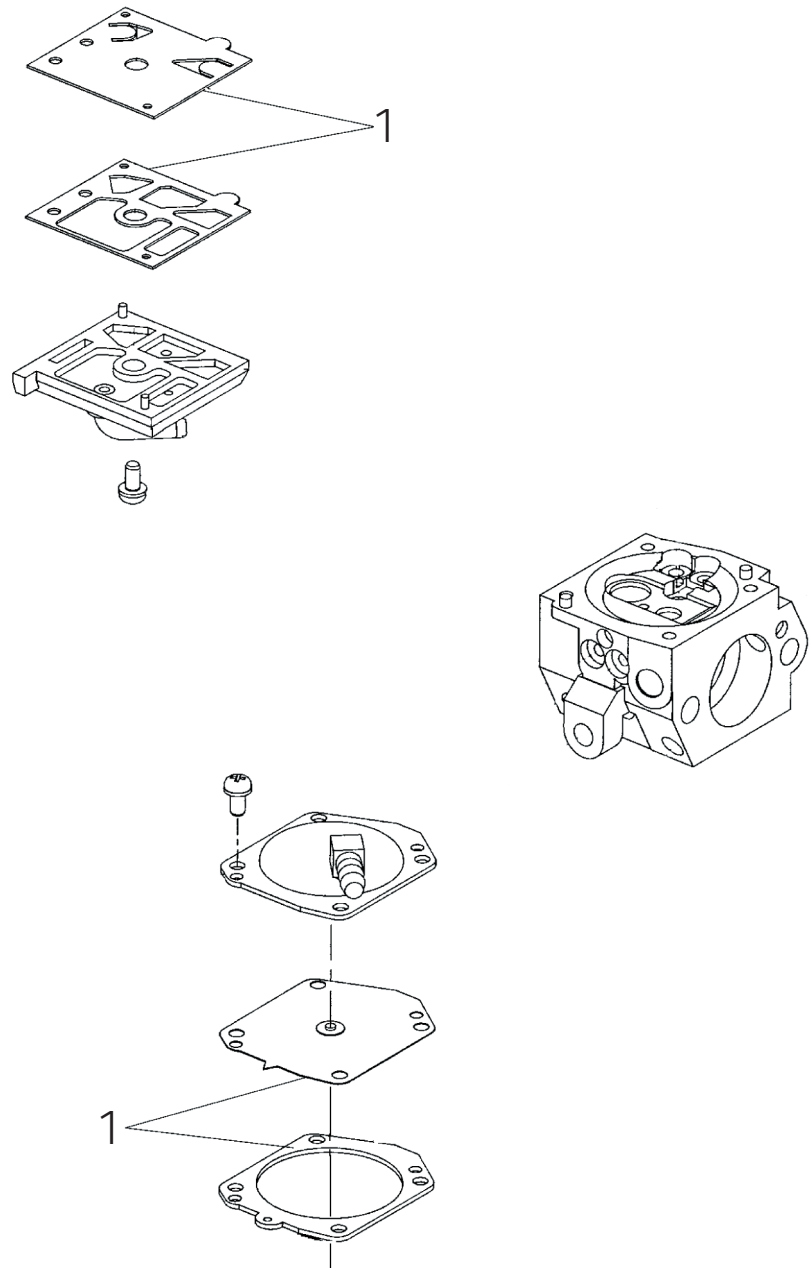

Key #	Part No.	Description	MSRP
Above	517742	Carburetor, Walbro	CALL
Not Shown	548393 version "C"	Carburetor Repair Kit	CALL