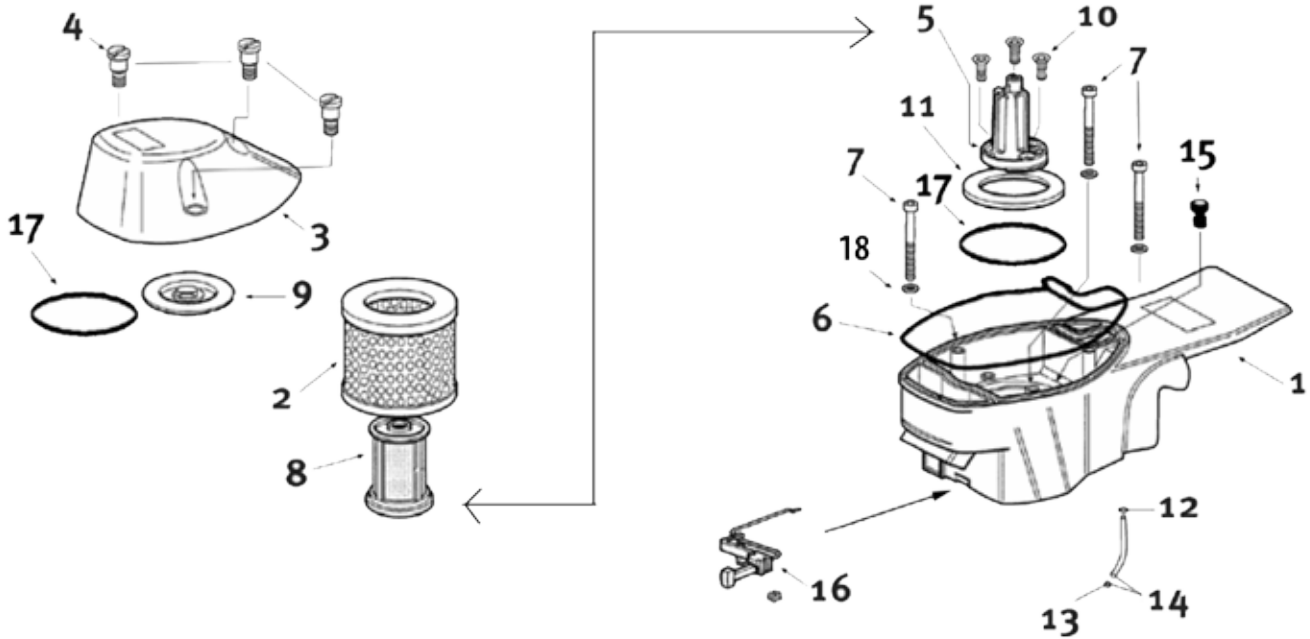

Key #	Part No.	Description	MSRP
J01	505691	Cylinder Cover	$51.00
J02	71752	Air Filter Canister, Polyester	$19.50
J03	530473	Air Filter Cover Assembly, 3 Screw	$21.00
J04	73992	Filter Cover Screw	$2.75
J05	73338	Filter Support	$33.00
J06	71756	Filter Cover Gasket	$11.00
J07	505429	Cylinder Cover Screw	$.60
J08	73336	Prefilter Plastic, Secondary Filter	$11.00
J09	71758	Air Filter Flange	$11.50
J10	505437	Filter Support Screw	$.60
J11	73335	Filter Canister Gasket	$8.00
J12	71472	O-Ring	$.60
J13	71760	Tube Clamp	$.60
J14	505382	Compensator Tube	$3.50
J15	71763	Breather Grommet	$.60
J16	71750	Throttle Assembly	$11.00
J17	73331	Air Filter O-Ring	$2.00
J18	73897	Washer	$.60