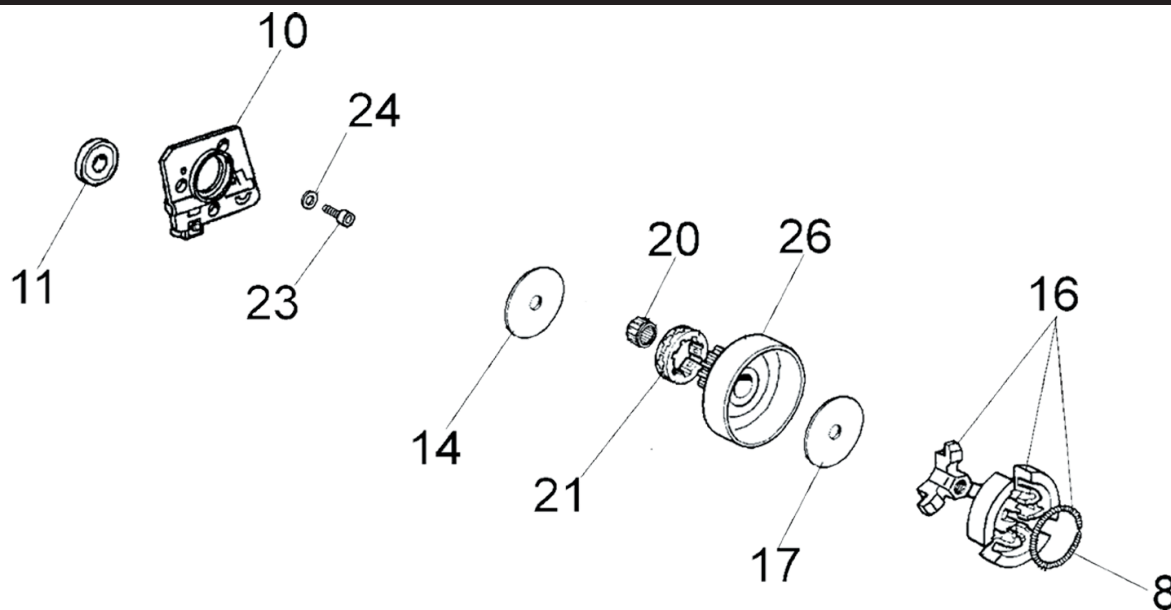

SERVICE ITEMS

RZ60/603GC Gas Saw

Key #	Part No.	Description	MSRP
1	71521	Scrench 13-19 mm	Call
2	71541	Pressure Gauge Bulb	CALL
3	71542	Coil/Flywheel Timing Shim	Call
4	71543	Cylinder Assembly Clamps & Piston Stop	Call
5	73462	Main Bearing Driver Tool	Call
6	71546	Shock Absorber Tool	Call
7	71547	Spark Tester	#N/A
8	71548	Flywheel Disassembly Tool	#N/A
9	71550	Limiter Cap Puller	#N/A
10	71565	Electronic Tachometer	CALL
13	71573	Tuning Screwdriver	Call
Not Shown	571227	2-Stroke Oil, 50:1 Mix, 2.6 oz (6-Pack)	CALL
Not Shown	571228	2-Stroke Oil, 50:1 Mix, 2.6 oz (158 ml) (24-Pack)	CALL

Key #	Part No.	Description	MSRP
A06	505403	Wrist Pin Needle Bearing	Call
A11	73874	Cylinder Bolt	Call
A16	505439	Cylinder Base Gasket	CALL
A17	W22MPRU	Spark Plug	Call
A25	505428	Complete Cylinder & Piston Assembly	Call
A60	71642	Decompression Valve	Call

Key #	Part No.	Description	MSRP
B01	505407	Crankcase Plug	CALL
B02	505410	Crankcase	CALL
B03	73281	Crankcase Dowel Pin	CALL
B04	505409	Choke Lever	CALL
B05	509555	Bar Mounting Stud	CALL
B06	505408	Crankcase Grommet	CALL
B07	73897	Washer	CALL
B09	505467	Bar Mount Pad Cover Plate	CALL
B12	505440	Crankcase Gasket	CALL
B13	73955	Choke Lever Bushing	CALL
B15	73930	Crankcase Bolt	CALL
B18	509709	Screw, 5 x 50 mm	#N/A
B22	505427	Crankcase	#N/A
B25	505393	Tensioner	CALL
B27	505375	Crankshaft Bearing	CALL
B28	505627	Fuel Line Grommet	CALL
B29	512461	Tank Plug	CALL

Key #	Part No.	Description	MSRP
C08	505434	Clutch Spring	CALL
C10	505423	Crankcase Seal Retainer	#N/A
C11	540139	Crankshaft Retainer Seal	#N/A
C14	505421	Clutch Spacer	CALL
C16	505442	Clutch	CALL
C17	505436	Clutch Spacer Inside	CALL
C20	505378	Clutch Bearing	CALL
C21	70949	8T Rim Sprocket Kit	CALL
C23	73940	Bolt	CALL
C24	73285	Washer	CALL
C26	505422	Clutch Cup with Splined Adaptor	CALL