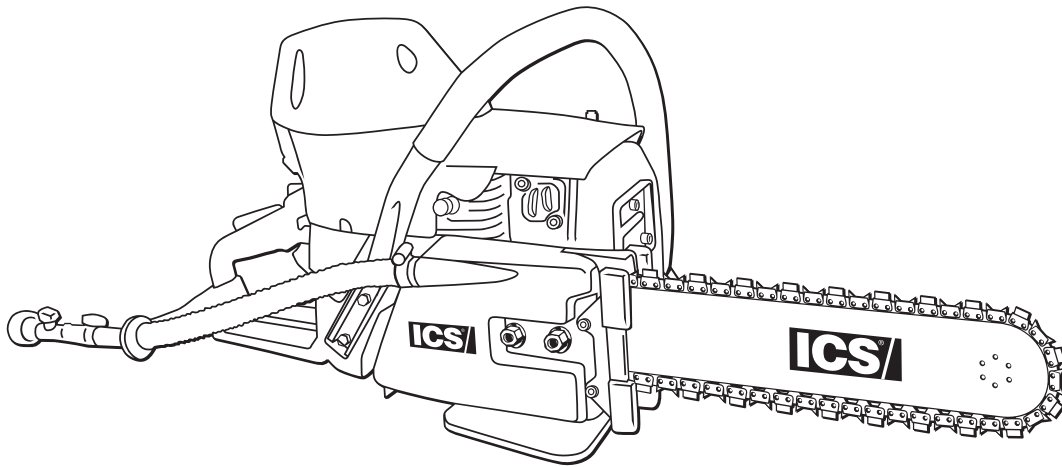

Replacement Parts & Accessories Price List

RZ60/603GC Gas Concrete Saw

Effective January 1, 2019

TABLE OF CONTENTS

RZ60/603GC Gas Saw

ITEM DESCRIPTION	KEY	PAGE
RZ60/603GC Gas Saw Service Items	n/a	4
Cylinder & Piston Assembly	A	5
Crankcase Assembly	B	6
Clutch & Crankshaft Assembly	C	7
Muffler Assembly	D	8
Carburetor Assembly	E	9
Fuel Tank Assembly	F	10
Flywheel Assembly	G	11
Ignition Assembly	H	12
Starter Assembly	I	13
Air Filter Assembly	J	14
Water Deliver System	K	15
Side Cover Assembly	L	16
Carburetor Repair Kit	M	17

SERVICE ITEMS

RZ60/603GC Gas Saw

Key #	Part No.	Description	MSRP
1	71521	Scrench 13-19 mm	Call
2	71541	Pressure Gauge Bulb	CALL
3	71542	Coil/Flywheel Timing Shim	Call
4	71543	Cylinder Assembly Clamps & Piston Stop	Call
5	73462	Main Bearing Driver Tool	Call
6	71546	Shock Absorber Tool	Call
7	71547	Spark Tester	#N/A
8	71548	Flywheel Disassembly Tool	#N/A
9	71550	Limiter Cap Puller	#N/A
10	71565	Electronic Tachometer	CALL
13	71573	Tuning Screwdriver	Call
Not Shown	571227	2-Stroke Oil, 50:1 Mix, 2.6 oz (6-Pack)	CALL
Not Shown	571228	2-Stroke Oil, 50:1 Mix, 2.6 oz (158 ml) (24-Pack)	CALL

Key #	Part No.	Description	MSRP
A06	505403	Wrist Pin Needle Bearing	Call
A11	73874	Cylinder Bolt	Call
A16	505439	Cylinder Base Gasket	CALL
A17	W22MPRU	Spark Plug	Call
A25	505428	Complete Cylinder & Piston Assembly	Call
A60	71642	Decompression Valve	Call