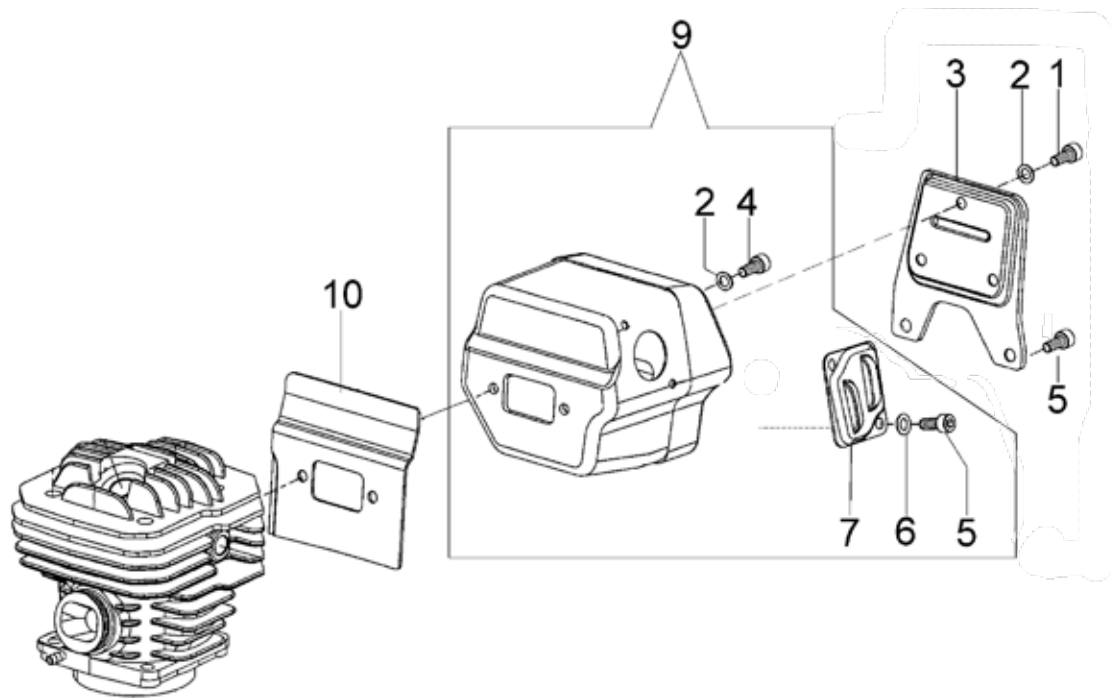

Key #	Part No.	Description	MSRP
D01	73885	Muffler Support Bracket Screw	$1.15
D02	73327	Serrated Washer	$.45
D03	505392	Muffler Support Bracket	$4.60
D04	73883	Muffler Mounting Screw	$.85
D05	71482	Screw	$.60
D06	73897	Washer	$.60
D07	505396	Muffler Deflector	$2.60
D09	505418	Muffler Assembly	$79.00
D10	505385	Cylinder-to-Muffler Gasket	$4.90