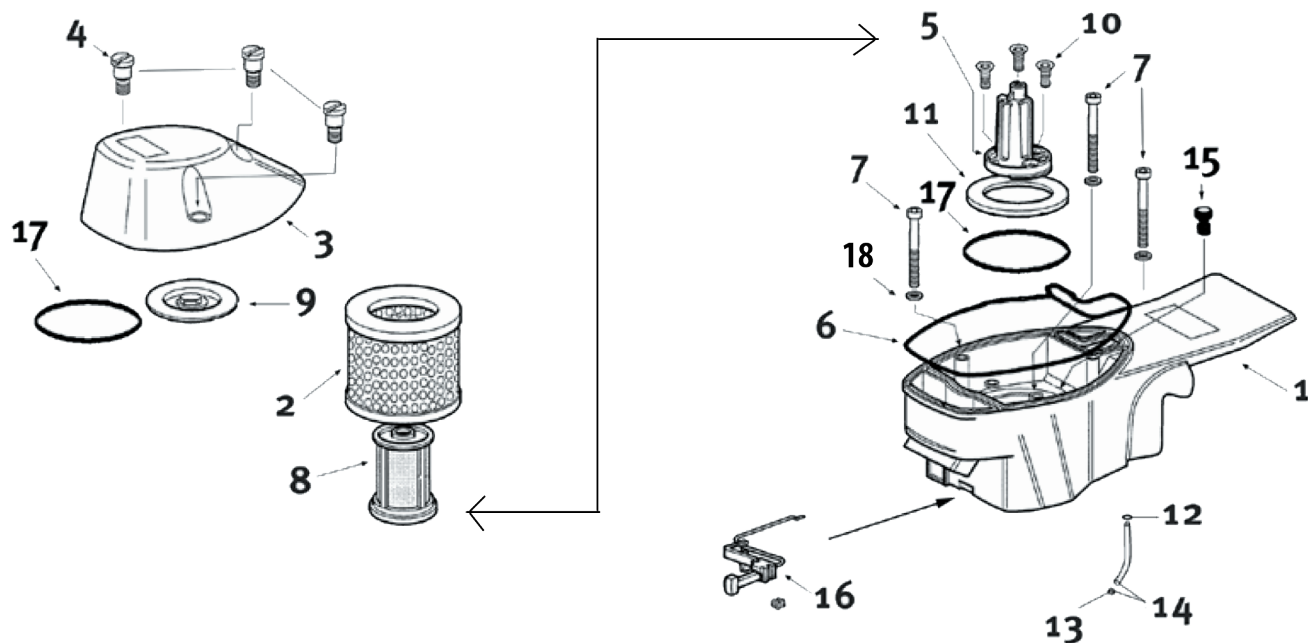

Key #	Part No.	Description	MSRP
J01	505691	Cylinder Cover	CALL
J02	71752	Air Filter Canister, Polyester	CALL
J03	530473	Air Filter Cover Assembly, 3 Screw	CALL
J04	73992	Filter Cover Screw	CALL
J05	73338	Filter Support	CALL
J06	71756	Filter Cover Gasket	CALL
J07	505429	Cylinder Cover Screw	#N/A
J08	73336	Prefilter Plastic, Secondary Filter	CALL
J09	71758	Air Filter Flange	CALL
J10	505437	Filter Support Screw	CALL
J11	73335	Filter Canister Gasket	CALL
J12	71472	O-Ring	CALL
J13	71760	Tube Clamp	CALL
J14	505382	Compensator Tube	CALL
J15	71763	Breather Grommet	CALL
J16	71750	Throttle Assembly	CALL
J17	73331	Air Filter O-Ring	CALL
J18	73897	Washer	CALL