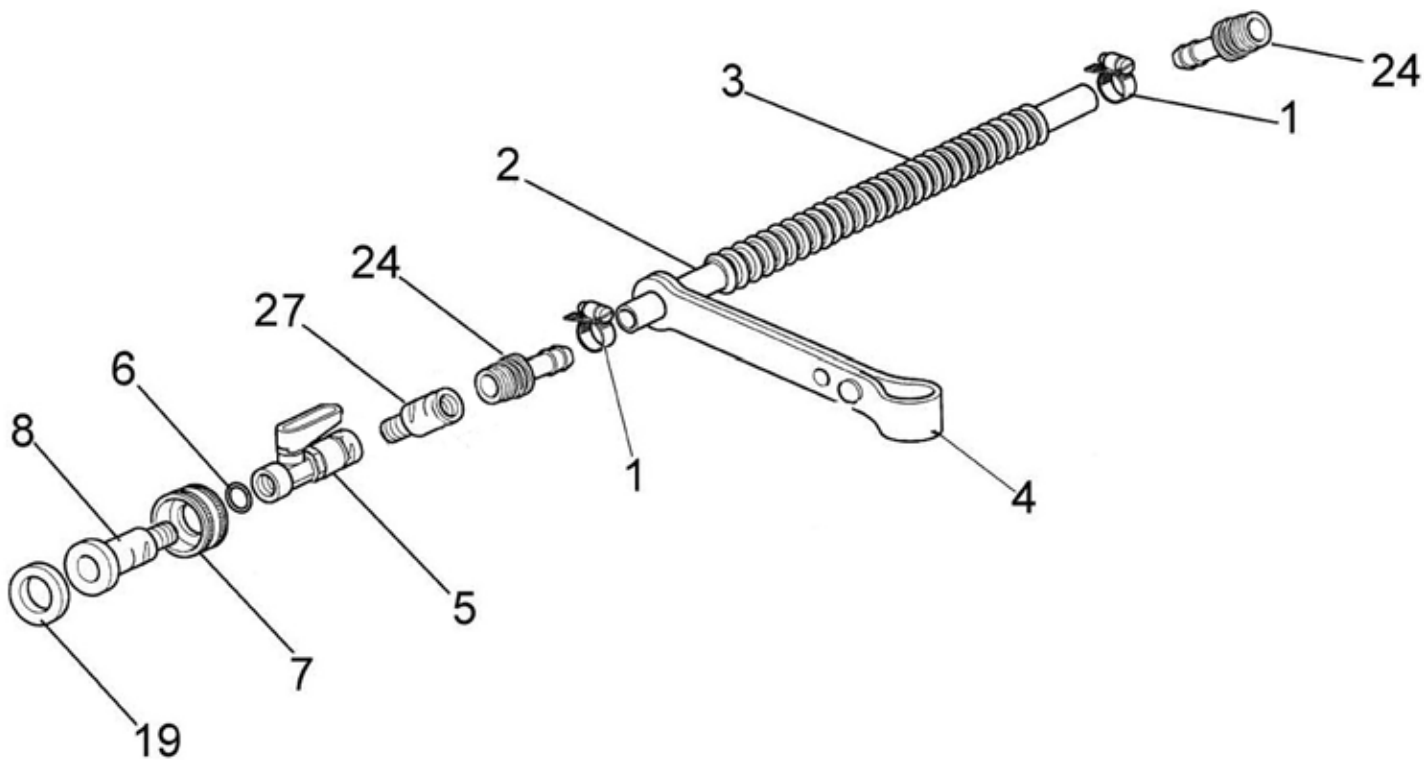

Key #	Part No.	Description	MSRP
K01	71465	Hose Clamp	$3.50
K02	509488	Water Hose	$12.00
K03	71464	Water Hose Cover	$3.50
K04	71461	Hose Hanger	$2.50
K05	71458	Water Shut-Off Valve	$17.00
K06	71468	Water Hose O-Ring	$.65
K07	71457	Ring Nut	$11.00
K08	71467	Fitting	$5.50
K19	71469	Water Hose Gasket	$5.50
K24	71454	Fitting	$4.00
K27	71466	Fitting	$6.00