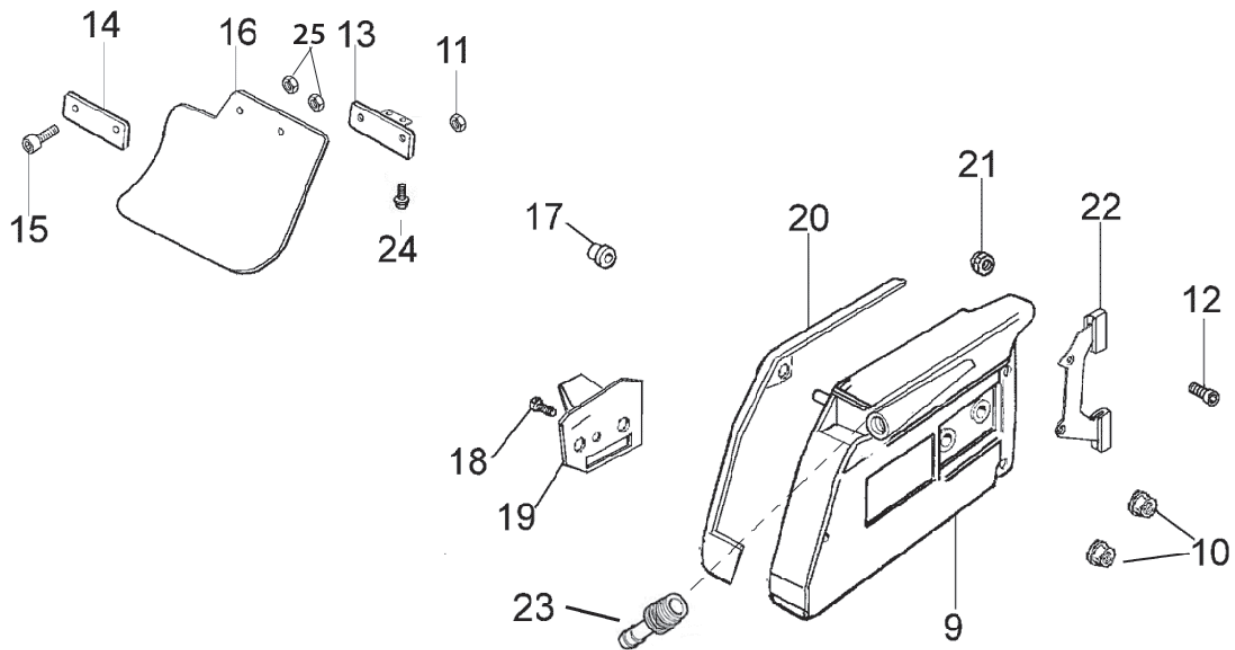

Key #	Part No.	Description	MSRP
L09	505415	Side Cover	CALL
L10	73958	Side Cover Nut	CALL
L11	505468	Guard Flap Nut	CALL
L12	73982	Screw	CALL
L13	505490	Guard Flap Mounting Bracket, Back	CALL
L14	505491	Guard Flap Mounting Bracket, Front	CALL
L15	71479	Guard Flap Screw	CALL
L16	505492	Guard Flap	CALL
L17	73310	Rubber Bumper Cover	CALL
L18	71487	Screw	CALL
L19	505419	Side Cover Plate	#N/A
L20	505417	Side Cover Gasket	CALL
L21	509852	Mounting Nut	#N/A
L22	505493	Rubber WallWalker	CALL
L23	71454	Fitting	CALL
L24	73983	Front Handle Bolt	CALL