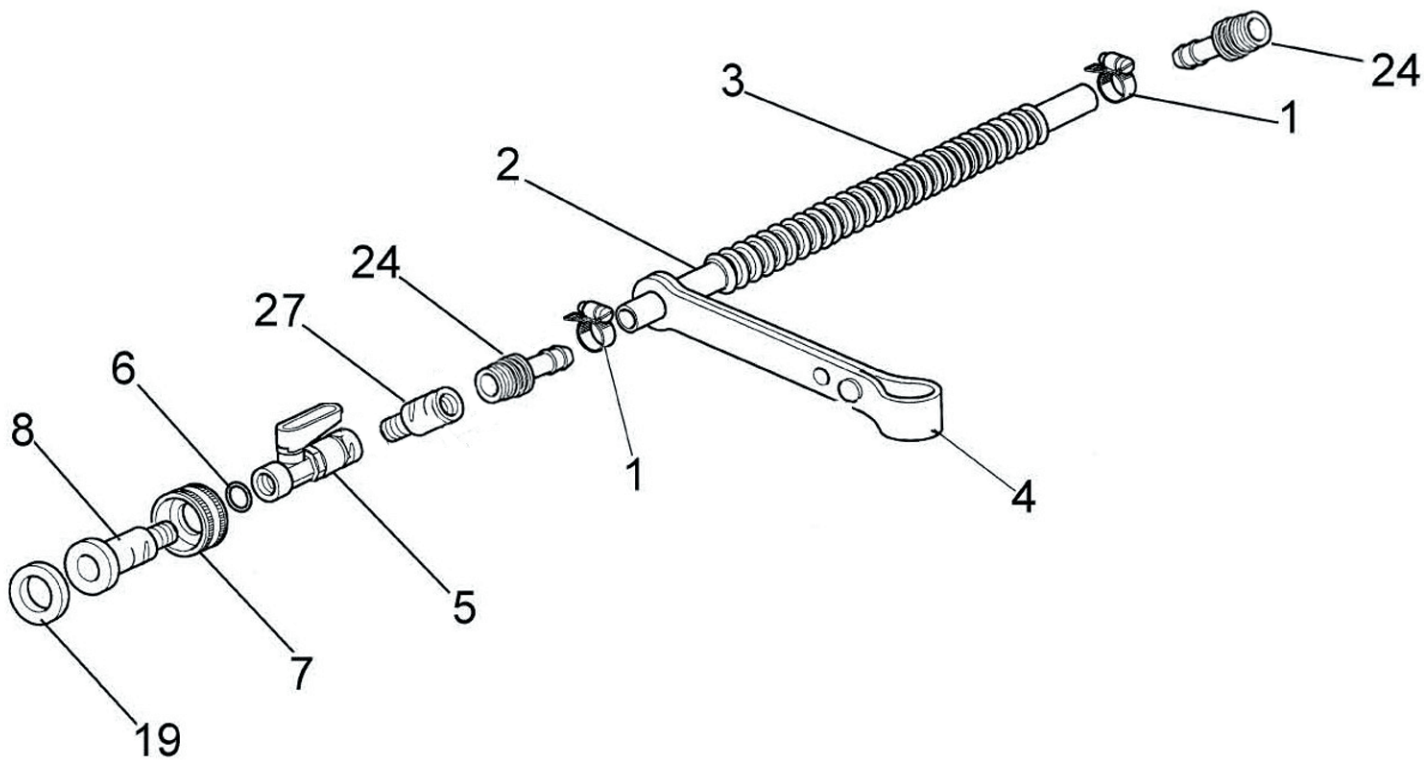

Key #	Part No.	Description	MSRP
K01	71465	Hose Clamp	CALL
K02	509488	Water Hose	#N/A
K03	71464	Water Hose Cover	CALL
K04	71461	Hose Hanger	CALL
K05	71458	Water Shut-Off Valve	CALL
K06	71468	Water Hose O-Ring	CALL
K07	71457	Ring Nut	CALL
K08	71467	Fitting	CALL
K19	71469	Water Hose Gasket	CALL
K24	71454	Fitting	CALL
K27	71466	Fitting	CALL