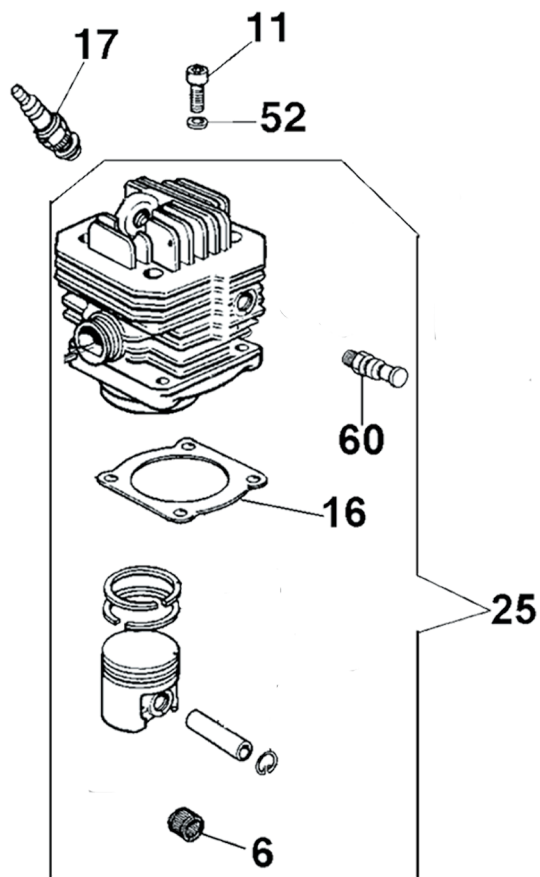

SERVICE ITEMS

RZ60/603GC Gas Saw

Key #	Part No.	Description	MSRP
1	71521	Scrench 13-19 mm	Call
2	71541	Pressure Gauge Bulb	CALL
3	71542	Coil/Flywheel Timing Shim	Call
4	71543	Cylinder Assembly Clamps & Piston Stop	Call
5	73462	Main Bearing Driver Tool	Call
6	71546	Shock Absorber Tool	Call
7	71547	Spark Tester	#N/A
8	71548	Flywheel Disassembly Tool	#N/A
9	71550	Limiter Cap Puller	#N/A
10	71565	Electronic Tachometer	CALL
13	71573	Tuning Screwdriver	Call
Not Shown	571227	2-Stroke Oil, 50:1 Mix, 2.6 oz (6-Pack)	CALL
Not Shown	571228	2-Stroke Oil, 50:1 Mix, 2.6 oz (158 ml) (24-Pack)	CALL

Key #	Part No.	Description	MSRP
A06	505403	Wrist Pin Needle Bearing	Call
A11	73874	Cylinder Bolt	Call
A16	505439	Cylinder Base Gasket	CALL
A17	W22MPRU	Spark Plug	Call
A25	505428	Complete Cylinder & Piston Assembly	Call
A60	71642	Decompression Valve	Call

Key #	Part No.	Description	MSRP
B01	505407	Crankcase Plug	CALL
B02	505410	Crankcase	CALL
B03	73281	Crankcase Dowel Pin	CALL
B04	505409	Choke Lever	CALL
B05	509555	Bar Mounting Stud	CALL
B06	505408	Crankcase Grommet	CALL
B07	73897	Washer	CALL
B09	505467	Bar Mount Pad Cover Plate	CALL
B12	505440	Crankcase Gasket	CALL
B13	73955	Choke Lever Bushing	CALL
B15	73930	Crankcase Bolt	CALL
B18	509709	Screw, 5 x 50 mm	#N/A
B22	505427	Crankcase	#N/A
B25	505393	Tensioner	CALL
B27	505375	Crankshaft Bearing	CALL
B28	505627	Fuel Line Grommet	CALL
B29	512461	Tank Plug	CALL

Key #	Part No.	Description	MSRP
C08	505434	Clutch Spring	CALL
C10	505423	Crankcase Seal Retainer	#N/A
C11	540139	Crankshaft Retainer Seal	#N/A
C14	505421	Clutch Spacer	CALL
C16	505442	Clutch	CALL
C17	505436	Clutch Spacer Inside	CALL
C20	505378	Clutch Bearing	CALL
C21	70949	8T Rim Sprocket Kit	CALL
C23	73940	Bolt	CALL
C24	73285	Washer	CALL
C26	505422	Clutch Cup with Splined Adaptor	CALL