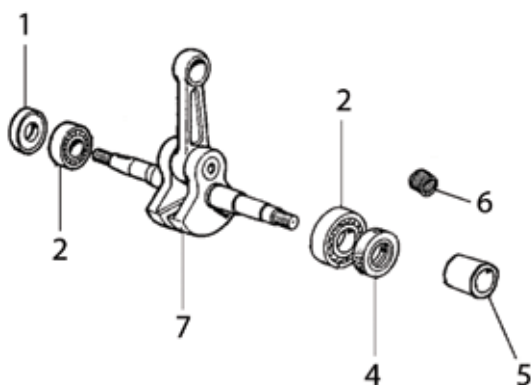

Replacement Parts & Accessories Price List

603GC Gas Concrete Saw

Effective January 1, 2012

TABLE OF CONTENTS

603GC Gas Saw

ITEM DESCRIPTION	KEY	PAGE
603GC Gas Saw Service Items	n/a	4
Cylinder & Piston Assembly	A	5
Crankcase Assembly	B	6
Clutch & Crankshaft Assembly	C	7
Muffler Assembly	D	8
Carburetor Assembly	E	9
Fuel Tank Assembly	F	10
Flywheel Assembly	G	11
Ignition Assembly	H	12
Starter Assembly	I	13
Air Filter Assembly	J	14
Water Deliver System	K	15
Side Cover Assembly	L	16
Carburetor Repair Kit	M	17

SERVICE ITEMS

603GC Gas Saw

Key #	Part No.	Description	MSRP
1	71521	Scrench 13-19 mm	\$ 11.00
2	71541	Pressure Gauge Bulb	\$ 49.00
3	71542	Coil/Flywheel Timing Shim	\$ 6.00
4	71543	Cylinder Assembly Clamps & Piston Stop	\$11.00
5	73462	Main Bearing Driver Tool	\$40.00
6	71546	Shock Absorber Tool	\$23.00
7	71547	Spark Tester	\$48.00
8	71548	Flywheel Disassembly Tool	\$33.00
9	71550	Limiter Cap Puller	\$93.00
10	71565	Electronic Tachometer	\$252.00
13	71573	Tuning Screwdriver	\$14.00
Not Shown	71625	Carburetor Tuning Kit	\$104.00
Not Shown	505882	2-Stroke Oil, 25:1 Mix, 5.2 oz (158 ml) (6-Pack)	\$20.00
Not Shown	505883	2-Stroke Oil, 25:1 Mix, 5.2 oz (158 ml) (24-Pack)	\$60.00

Key #	Part No.	Description	MSRP
A06	505403	Wrist Pin Needle Bearing	\$13.40
A11	73874	Cylinder Bolt	\$.85
A16	505439	Cylinder Base Gasket	\$17.25
A17	73199	Spark Plug	\$4.50
A25	505428	Complete Cylinder & Piston Assembly	\$312.00
A60	71642	Decompression Valve	\$27.00

Key #	Part No.	Description	MSRP
C01	505381	Crankshaft Seal Flywheel Side	\$5.70
C02	505375	Crankshaft Bearing	\$13.40
C04	505381	Crankshaft Seal	\$5.70
C05	509487	Crankshaft Bushing	\$16.00
C06	505403	Wrist Pin Needle Bearing	\$13.40
C07	505397	Crankshaft Assembly	\$175.00