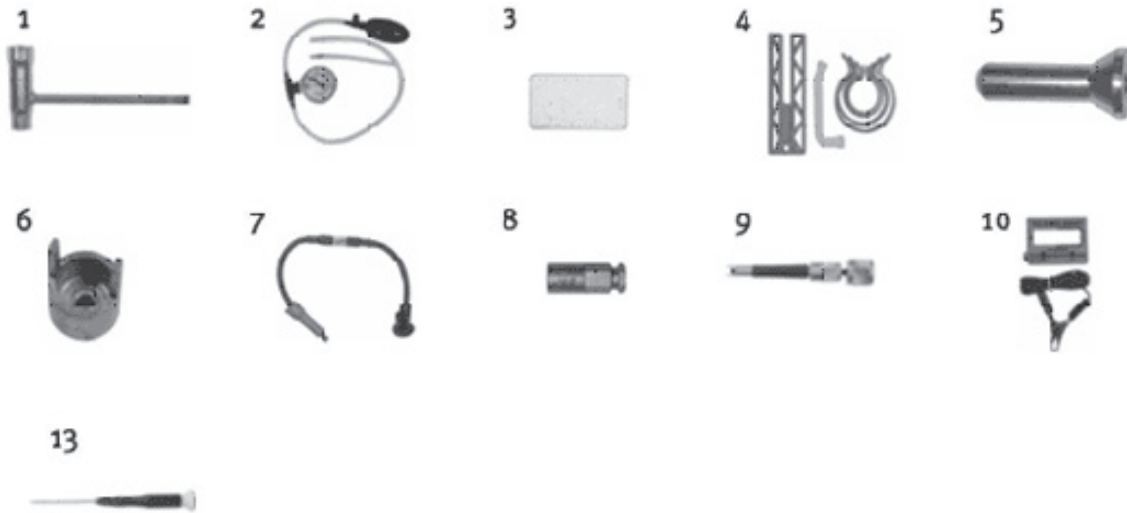

Replacement Parts & Accessories Price List

RZ60/603GC Gas Concrete Saw

Effective January 1, 2019

TABLE OF CONTENTS

RZ60/603GC Gas Saw

ITEM DESCRIPTION	KEY	PAGE
RZ60/603GC Gas Saw Service Items	n/a	4
Cylinder & Piston Assembly	A	5
Crankcase Assembly	B	6
Clutch & Crankshaft Assembly	C	7
Muffler Assembly	D	8
Carburetor Assembly	E	9
Fuel Tank Assembly	F	10
Flywheel Assembly	G	11
Ignition Assembly	H	12
Starter Assembly	I	13
Air Filter Assembly	J	14
Water Deliver System	K	15
Side Cover Assembly	L	16
Carburetor Repair Kit	M	17

SERVICE ITEMS

RZ60/603GC Gas Saw

Key #	Part No.	Description	MSRP
1	71521	Scrench 13-19 mm	Call
2	71541	Pressure Gauge Bulb	CALL
3	71542	Coil/Flywheel Timing Shim	Call
4	71543	Cylinder Assembly Clamps & Piston Stop	Call
5	73462	Main Bearing Driver Tool	Call
6	71546	Shock Absorber Tool	Call
7	71547	Spark Tester	#N/A
8	71548	Flywheel Disassembly Tool	#N/A
9	71550	Limiter Cap Puller	#N/A
10	71565	Electronic Tachometer	CALL
13	71573	Tuning Screwdriver	Call
Not Shown	571227	2-Stroke Oil, 50:1 Mix, 2.6 oz (6-Pack)	CALL
Not Shown	571228	2-Stroke Oil, 50:1 Mix, 2.6 oz (158 ml) (24-Pack)	CALL

Key #	Part No.	Description	MSRP
A06	505403	Wrist Pin Needle Bearing	Call
A11	73874	Cylinder Bolt	Call
A16	505439	Cylinder Base Gasket	CALL
A17	W22MPRU	Spark Plug	Call
A25	505428	Complete Cylinder & Piston Assembly	Call
A60	71642	Decompression Valve	Call

Key #	Part No.	Description	MSRP
C08	505434	Clutch Spring	CALL
C10	505423	Crankcase Seal Retainer	#N/A
C11	540139	Crankshaft Retainer Seal	#N/A
C14	505421	Clutch Spacer	CALL
C16	505442	Clutch	CALL
C17	505436	Clutch Spacer Inside	CALL
C20	505378	Clutch Bearing	CALL
C21	70949	8T Rim Sprocket Kit	CALL
C23	73940	Bolt	CALL
C24	73285	Washer	CALL
C26	505422	Clutch Cup with Splined Adaptor	CALL