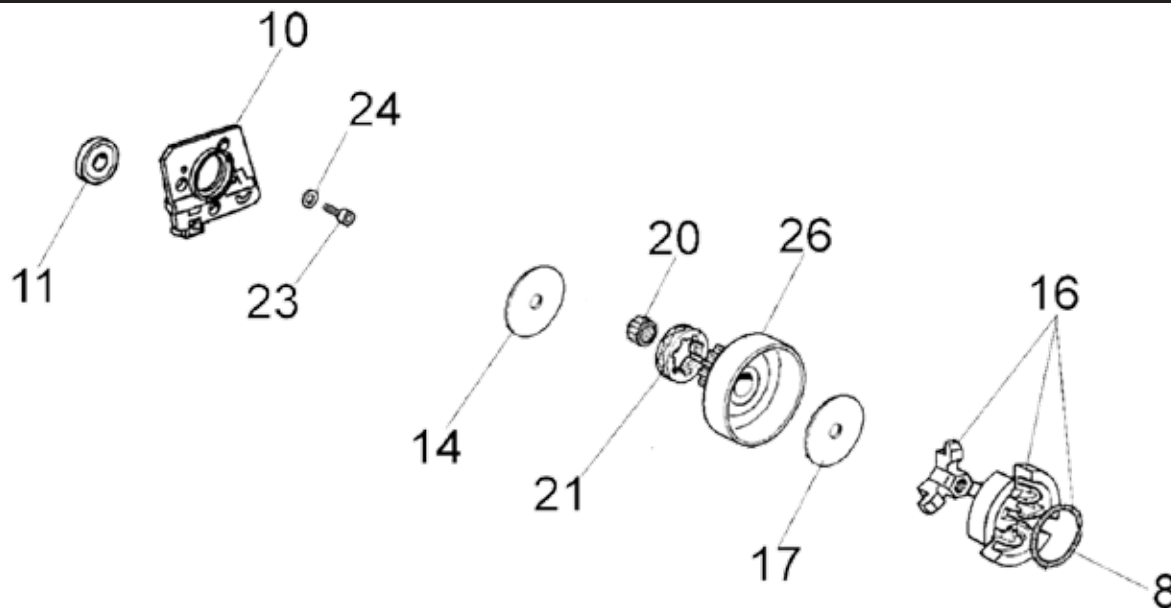

Key #	Part No.	Description	MSRP
C08	505434	Clutch Spring	$4.05
C10	505423	Crankcase Seal Retainer	$62.00
C11	540139	Crankshaft Retainer Seal	$7.00
C14	505421	Clutch Spacer	$1.50
C16	505442	Clutch	$33.00
C17	505436	Clutch Spacer Inside	$4.50
C20	505378	Clutch Bearing	$20.65
C21	70949	8T Rim Sprocket Kit	$20.00
C23	73940	Bolt	$1.15
C24	73285	Washer	$.70
C26	505422	Clutch Cup with Splined Adaptor	$51.00