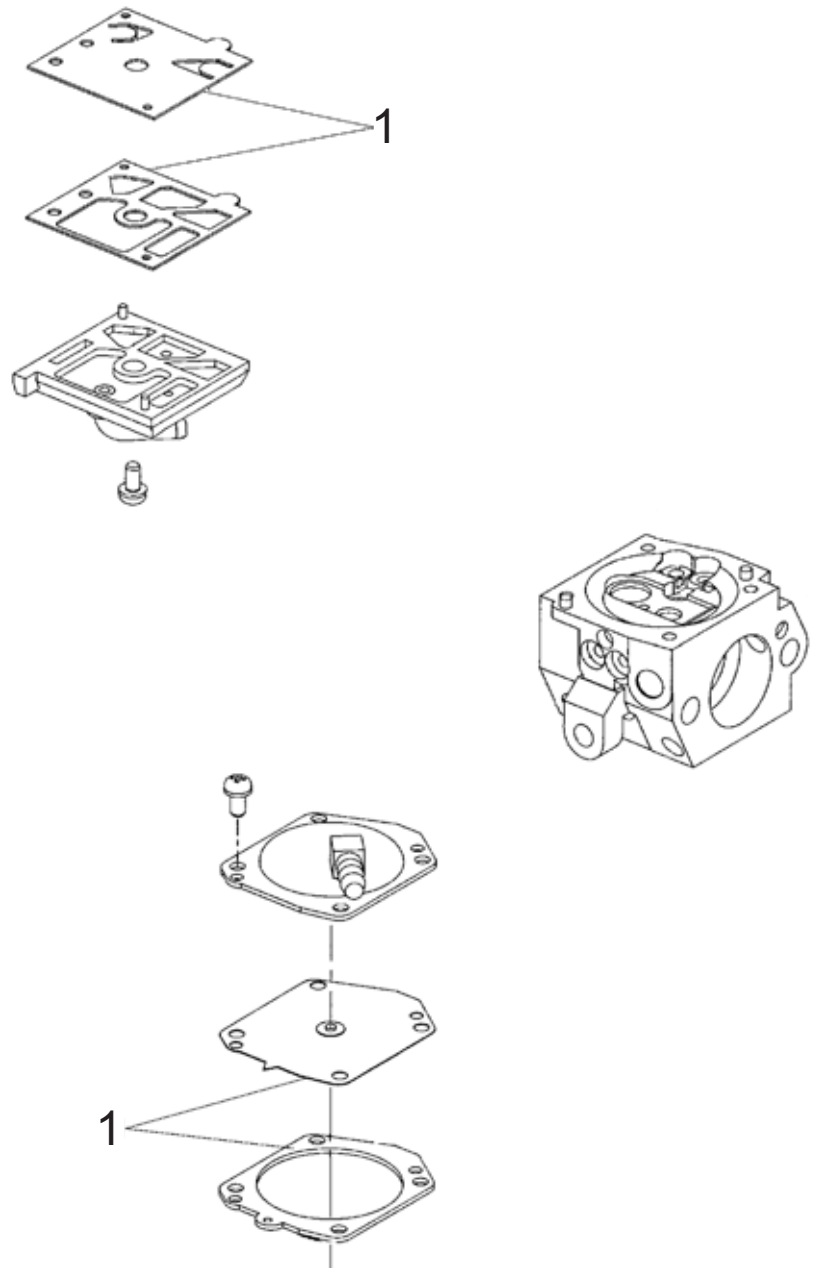

Key #	Part No.	Description	MSRP
Above	517742	Carburetor, Walbro	$142.00
Not Shown	505441	Carburetor Repair Kit	$53.00