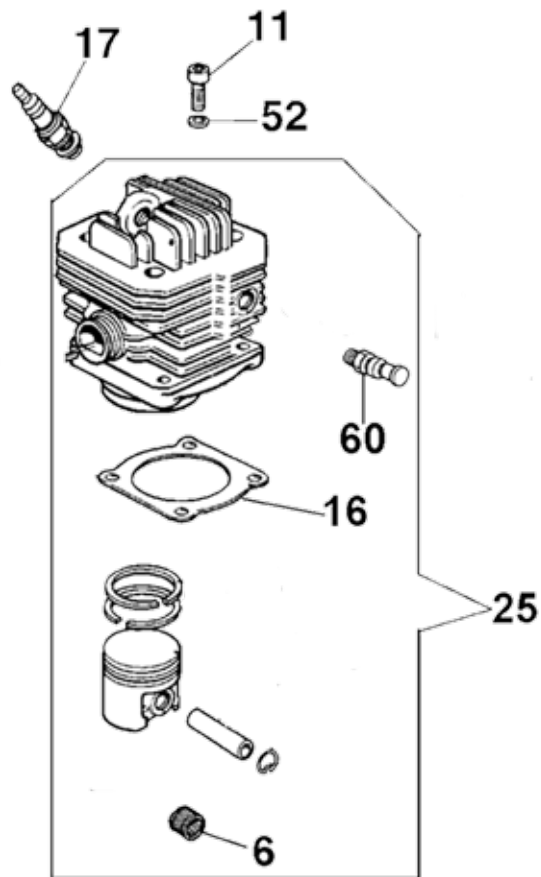

Replacement Parts & Accessories Price List

603GC Gas Concrete Saw

Effective January 1, 2012

TABLE OF CONTENTS

603GC Gas Saw

ITEM DESCRIPTION	KEY	PAGE
603GC Gas Saw Service Items	n/a	4
Cylinder & Piston Assembly	A	5
Crankcase Assembly	B	6
Clutch & Crankshaft Assembly	C	7
Muffler Assembly	D	8
Carburetor Assembly	E	9
Fuel Tank Assembly	F	10
Flywheel Assembly	G	11
Ignition Assembly	H	12
Starter Assembly	I	13
Air Filter Assembly	J	14
Water Deliver System	K	15
Side Cover Assembly	L	16
Carburetor Repair Kit	M	17

SERVICE ITEMS

603GC Gas Saw

Key #	Part No.	Description	MSRP
1	71521	Scrench 13-19 mm	\$ 11.00
2	71541	Pressure Gauge Bulb	\$ 49.00
3	71542	Coil/Flywheel Timing Shim	\$ 6.00
4	71543	Cylinder Assembly Clamps & Piston Stop	\$11.00
5	73462	Main Bearing Driver Tool	\$40.00
6	71546	Shock Absorber Tool	\$23.00
7	71547	Spark Tester	\$48.00
8	71548	Flywheel Disassembly Tool	\$33.00
9	71550	Limiter Cap Puller	\$93.00
10	71565	Electronic Tachometer	\$252.00
13	71573	Tuning Screwdriver	\$14.00
Not Shown	71625	Carburetor Tuning Kit	\$104.00
Not Shown	505882	2-Stroke Oil, 25:1 Mix, 5.2 oz (158 ml) (6-Pack)	\$20.00
Not Shown	505883	2-Stroke Oil, 25:1 Mix, 5.2 oz (158 ml) (24-Pack)	\$60.00

Key #	Part No.	Description	MSRP
A06	505403	Wrist Pin Needle Bearing	\$13.40
A11	73874	Cylinder Bolt	\$.85
A16	505439	Cylinder Base Gasket	\$17.25
A17	73199	Spark Plug	\$4.50
A25	505428	Complete Cylinder & Piston Assembly	\$312.00
A60	71642	Decompression Valve	\$27.00