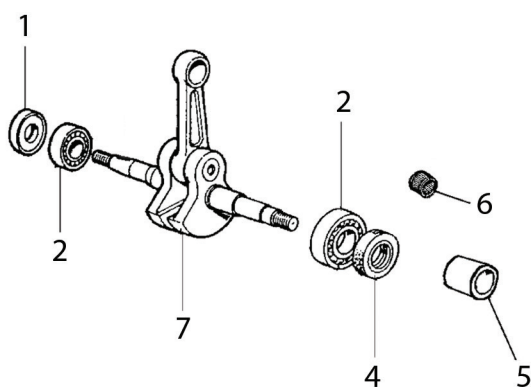

SERVICE ITEMS

RZ60/603GC Gas Saw

Key #	Part No.	Description	MSRP
1	71521	Scrench 13-19 mm	Call
2	71541	Pressure Gauge Bulb	CALL
3	71542	Coil/Flywheel Timing Shim	Call
4	71543	Cylinder Assembly Clamps & Piston Stop	Call
5	73462	Main Bearing Driver Tool	Call
6	71546	Shock Absorber Tool	Call
7	71547	Spark Tester	#N/A
8	71548	Flywheel Disassembly Tool	#N/A
9	71550	Limiter Cap Puller	#N/A
10	71565	Electronic Tachometer	CALL
13	71573	Tuning Screwdriver	Call
Not Shown	571227	2-Stroke Oil, 50:1 Mix, 2.6 oz (6-Pack)	CALL
Not Shown	571228	2-Stroke Oil, 50:1 Mix, 2.6 oz (158 ml) (24-Pack)	CALL

Key #	Part No.	Description	MSRP
A06	505403	Wrist Pin Needle Bearing	Call
A11	73874	Cylinder Bolt	Call
A16	505439	Cylinder Base Gasket	CALL
A17	W22MPRU	Spark Plug	Call
A25	505428	Complete Cylinder & Piston Assembly	Call
A60	71642	Decompression Valve	Call

Key #	Part No.	Description	MSRP
C08	505434	Clutch Spring	CALL
C10	505423	Crankcase Seal Retainer	#N/A
C11	540139	Crankshaft Retainer Seal	#N/A
C14	505421	Clutch Spacer	CALL
C16	505442	Clutch	CALL
C17	505436	Clutch Spacer Inside	CALL
C20	505378	Clutch Bearing	CALL
C21	70949	8T Rim Sprocket Kit	CALL
C23	73940	Bolt	CALL
C24	73285	Washer	CALL
C26	505422	Clutch Cup with Splined Adaptor	CALL

Key #	Part No.	Description	MSRP
C01	505381	Crankshaft Seal Flywheel Side	CALL
C02	505375	Crankshaft Bearing	CALL
C04	505381	Crankshaft Seal	CALL
C05	509487	Crankshaft Bushing	#N/A
C06	505403	Wrist Pin Needle Bearing	CALL
C07	505397	Crankshaft Assembly	CALL