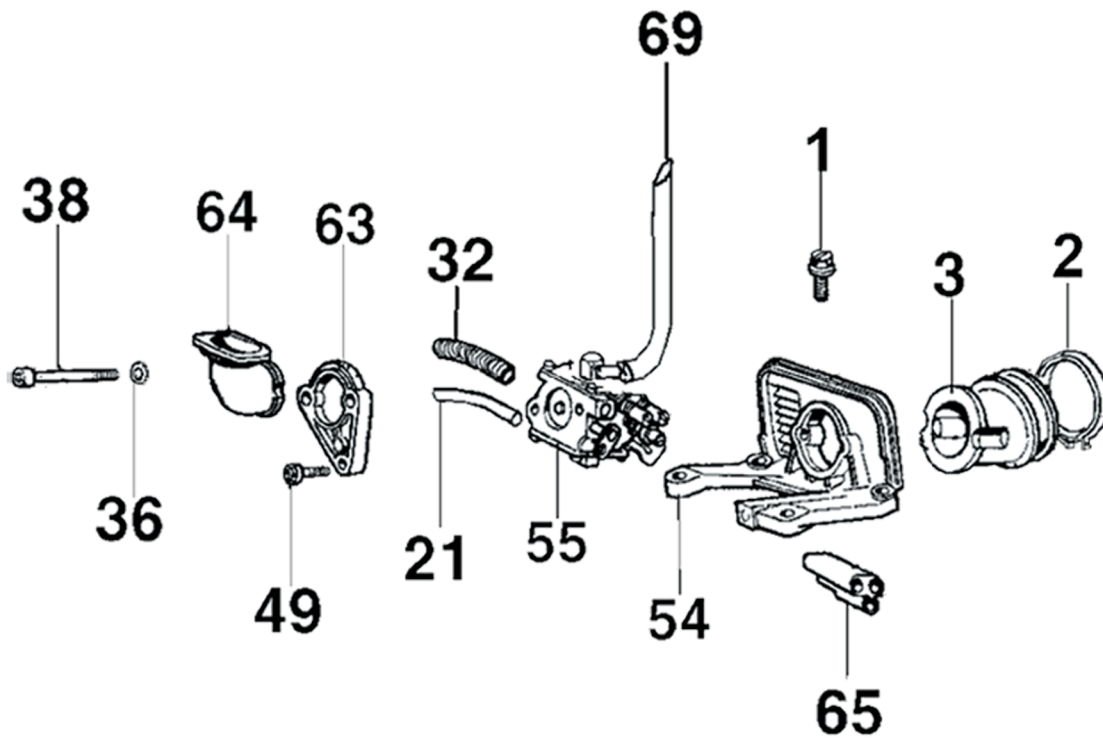

Key #	Part No.	Description	MSRP
E01	73866	Screw	CALL
E02	73867	Intake Manifold Clamp	CALL
E03	505383	Intake Manifold	CALL
E21	73898	Carburetor Pulse Tube	CALL
E32	73888	Carburetor Spring	CALL
E36	73897	Washer	CALL
E38	505469	Screw & Washer	CALL
E49	73901	Outer Intake Manifold Flange Screw	CALL
E54	505411	Carburetor Mounting Bracket	CALL
E55	517742	Carburetor, Walbro	CALL
E63	505384	Outer Intake Manifold Flange	CALL
E64	507427	Outer Intake Manifold	CALL
E65	505391	Adjustment Guide	CALL
E69	71751	Breather Tube Body	CALL