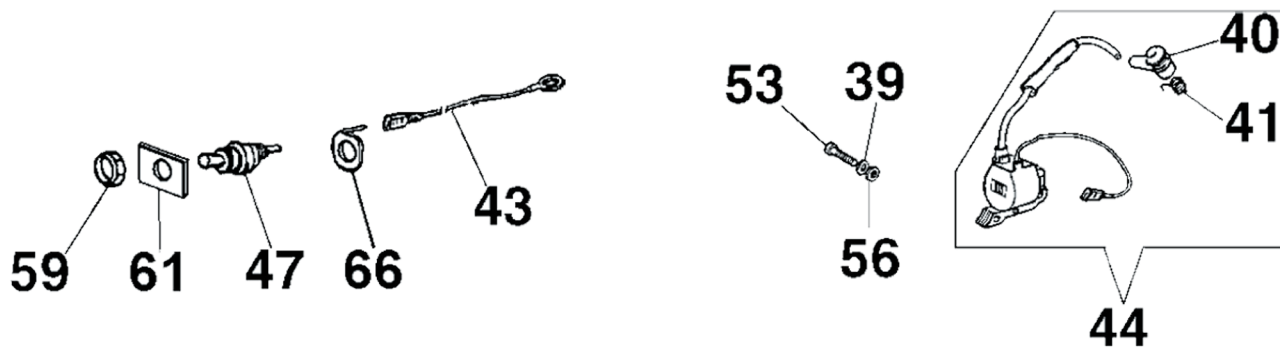

Key #	Part No.	Description	MSRP
H39	73285	Washer	CALL
H40	73241	Spark Plug Boot w/ Spring	CALL
H41	73917	Spark Plug Spring	CALL
H43	73919	Ignition Toggle Cable	CALL
H44	505426	Ignition Coil	#N/A
H47	73237	Ignition Toggle Switch	CALL
H53	73914	Screw	CALL
H56	73890	Washer	CALL
H59	73239	Ignition Toggle Switch Nut	CALL
H61	73238	Ignition Toggle Plate On/Off	CALL
H66	71449	Toggle Switch Connecting Plate	CALL