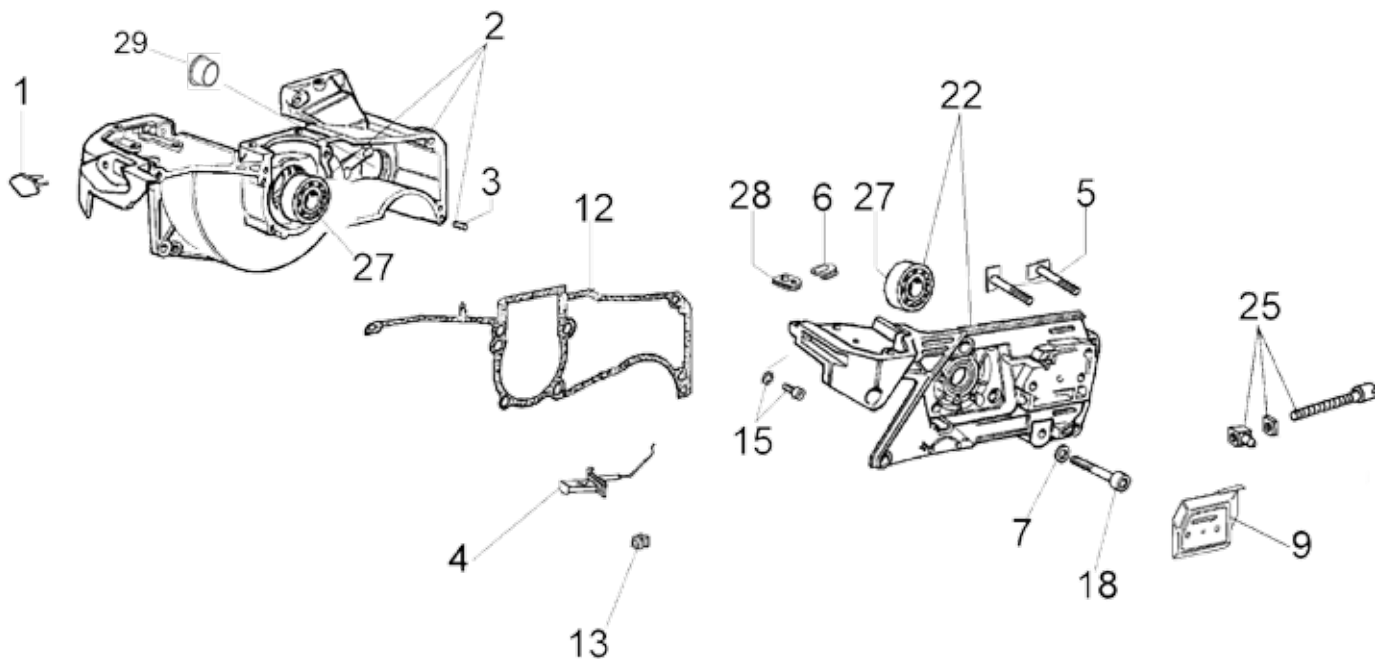

Replacement Parts & Accessories Price List

603GC Gas Concrete Saw

Effective January 1, 2012

TABLE OF CONTENTS

603GC Gas Saw

ITEM DESCRIPTION	KEY	PAGE
603GC Gas Saw Service Items	n/a	4
Cylinder & Piston Assembly	A	5
Crankcase Assembly	B	6
Clutch & Crankshaft Assembly	C	7
Muffler Assembly	D	8
Carburetor Assembly	E	9
Fuel Tank Assembly	F	10
Flywheel Assembly	G	11
Ignition Assembly	H	12
Starter Assembly	I	13
Air Filter Assembly	J	14
Water Deliver System	K	15
Side Cover Assembly	L	16
Carburetor Repair Kit	M	17

SERVICE ITEMS

603GC Gas Saw

Key #	Part No.	Description	MSRP
1	71521	Scrench 13-19 mm	\$ 11.00
2	71541	Pressure Gauge Bulb	\$ 49.00
3	71542	Coil/Flywheel Timing Shim	\$ 6.00
4	71543	Cylinder Assembly Clamps & Piston Stop	\$11.00
5	73462	Main Bearing Driver Tool	\$40.00
6	71546	Shock Absorber Tool	\$23.00
7	71547	Spark Tester	\$48.00
8	71548	Flywheel Disassembly Tool	\$33.00
9	71550	Limiter Cap Puller	\$93.00
10	71565	Electronic Tachometer	\$252.00
13	71573	Tuning Screwdriver	\$14.00
Not Shown	71625	Carburetor Tuning Kit	\$104.00
Not Shown	505882	2-Stroke Oil, 25:1 Mix, 5.2 oz (158 ml) (6-Pack)	\$20.00
Not Shown	505883	2-Stroke Oil, 25:1 Mix, 5.2 oz (158 ml) (24-Pack)	\$60.00

Key #	Part No.	Description	MSRP
A06	505403	Wrist Pin Needle Bearing	\$13.40
A11	73874	Cylinder Bolt	\$.85
A16	505439	Cylinder Base Gasket	\$17.25
A17	73199	Spark Plug	\$4.50
A25	505428	Complete Cylinder & Piston Assembly	\$312.00
A60	71642	Decompression Valve	\$27.00