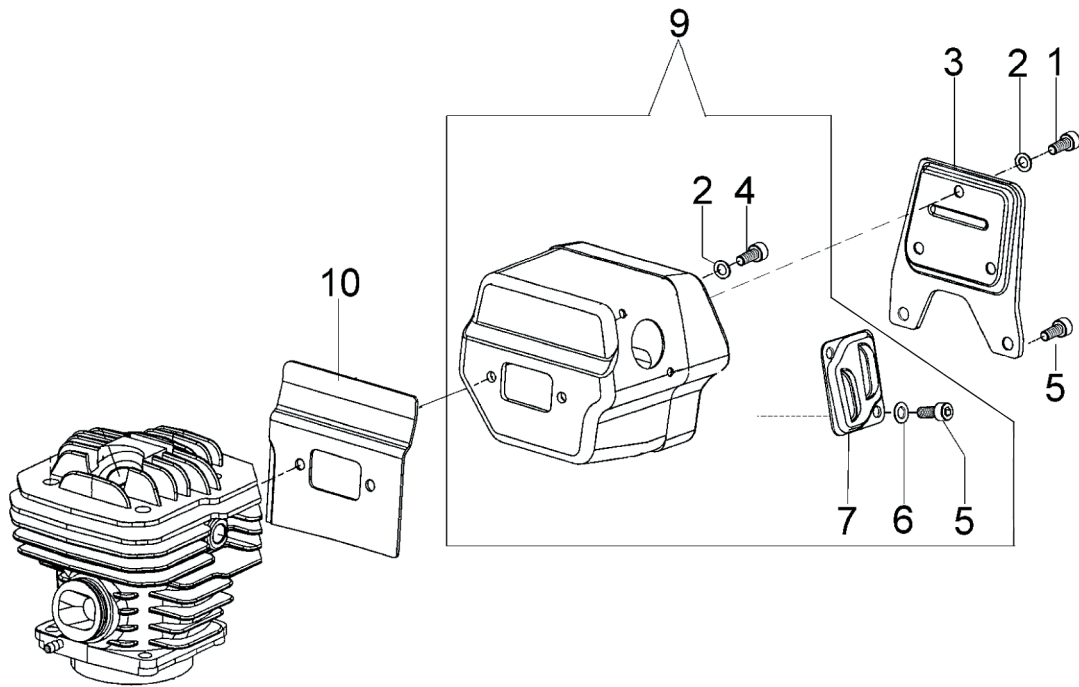

Key #	Part No.	Description	MSRP
D01	73885	Muffler Support Bracket Screw	CALL
D02	73327	Serrated Washer	CALL
D03	505392	Muffler Support Bracket	CALL
D04	73883	Muffler Mounting Screw	CALL
D05	71482	Screw	CALL
D06	73897	Washer	CALL
D07	505396	Muffler Deflector	CALL
D09	505418	Muffler Assembly	#N/A
D10	505385	Cylinder-to-Muffler Gasket	CALL