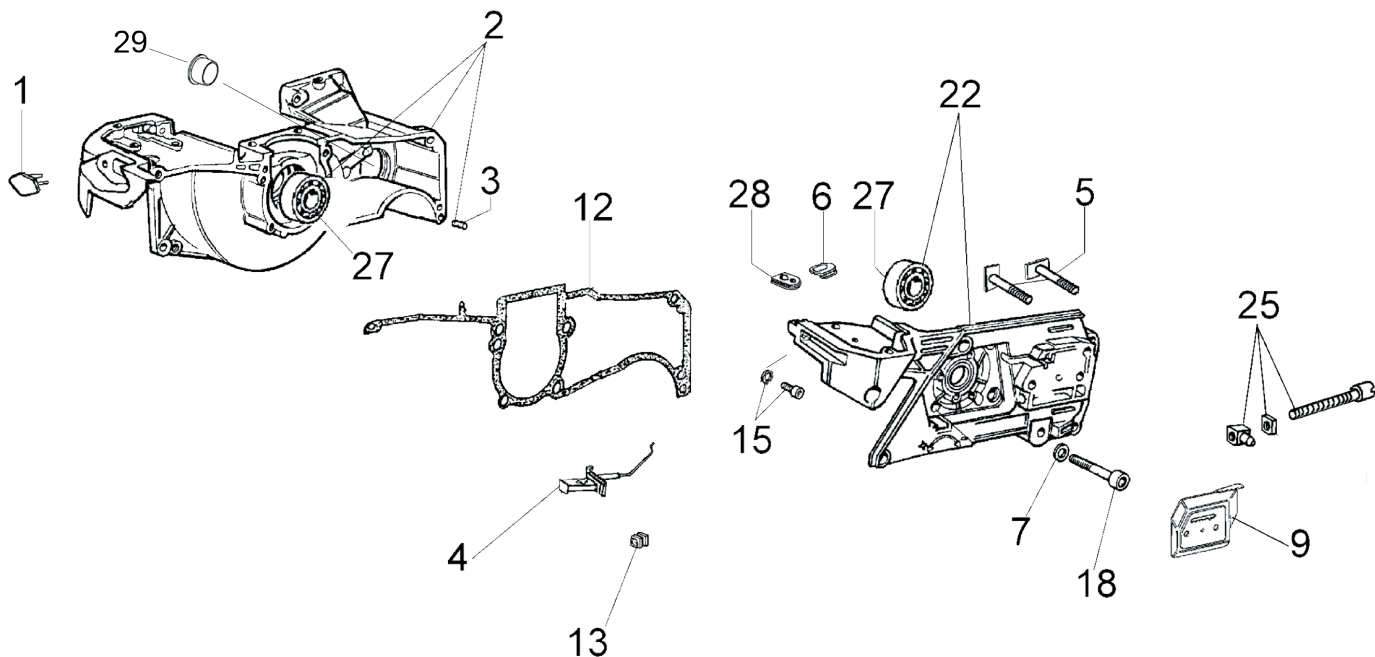

SERVICE ITEMS

RZ60/603GC Gas Saw

Key #	Part No.	Description	MSRP
1	71521	Scrench 13-19 mm	Call
2	71541	Pressure Gauge Bulb	CALL
3	71542	Coil/Flywheel Timing Shim	Call
4	71543	Cylinder Assembly Clamps & Piston Stop	Call
5	73462	Main Bearing Driver Tool	Call
6	71546	Shock Absorber Tool	Call
7	71547	Spark Tester	#N/A
8	71548	Flywheel Disassembly Tool	#N/A
9	71550	Limiter Cap Puller	#N/A
10	71565	Electronic Tachometer	CALL
13	71573	Tuning Screwdriver	Call
Not Shown	571227	2-Stroke Oil, 50:1 Mix, 2.6 oz (6-Pack)	CALL
Not Shown	571228	2-Stroke Oil, 50:1 Mix, 2.6 oz (158 ml) (24-Pack)	CALL

Key #	Part No.	Description	MSRP
A06	505403	Wrist Pin Needle Bearing	Call
A11	73874	Cylinder Bolt	Call
A16	505439	Cylinder Base Gasket	CALL
A17	W22MPRU	Spark Plug	Call
A25	505428	Complete Cylinder & Piston Assembly	Call
A60	71642	Decompression Valve	Call

Key #	Part No.	Description	MSRP
B01	505407	Crankcase Plug	CALL
B02	505410	Crankcase	CALL
B03	73281	Crankcase Dowel Pin	CALL
B04	505409	Choke Lever	CALL
B05	509555	Bar Mounting Stud	CALL
B06	505408	Crankcase Grommet	CALL
B07	73897	Washer	CALL
B09	505467	Bar Mount Pad Cover Plate	CALL
B12	505440	Crankcase Gasket	CALL
B13	73955	Choke Lever Bushing	CALL
B15	73930	Crankcase Bolt	CALL
B18	509709	Screw, 5 x 50 mm	#N/A
B22	505427	Crankcase	#N/A
B25	505393	Tensioner	CALL
B27	505375	Crankshaft Bearing	CALL
B28	505627	Fuel Line Grommet	CALL
B29	512461	Tank Plug	CALL

Key #	Part No.	Description	MSRP
C08	505434	Clutch Spring	CALL
C10	505423	Crankcase Seal Retainer	#N/A
C11	540139	Crankshaft Retainer Seal	#N/A
C14	505421	Clutch Spacer	CALL
C16	505442	Clutch	CALL
C17	505436	Clutch Spacer Inside	CALL
C20	505378	Clutch Bearing	CALL
C21	70949	8T Rim Sprocket Kit	CALL
C23	73940	Bolt	CALL
C24	73285	Washer	CALL
C26	505422	Clutch Cup with Splined Adaptor	CALL