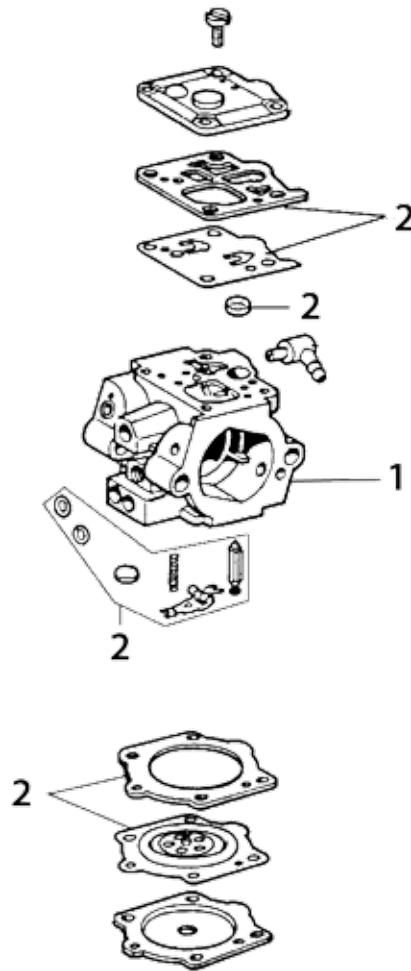

Key #	Part No.	Description	MSRP
M01	517324	Carburetor, Walbro WJ-104	$135.25
M02	73996	Carburetor Repair Kit	$34.50
Not Shown	71746	613GC Decal Set	$9.80