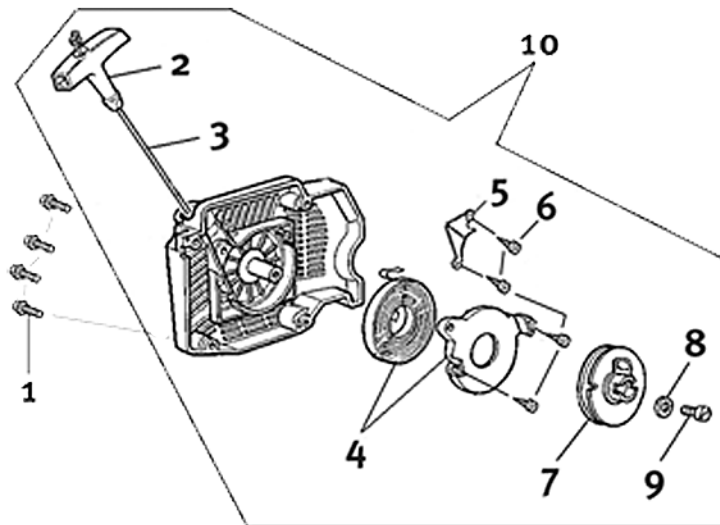

Replacement Parts & Accessories Price List

613GC Gas Concrete Saw

Effective January 1, 2011

TABLE OF CONTENTS

613GC Gas Concrete Saw

ITEM DESCRIPTION	KEY	PAGE
613GC Gas Saw Service Items	n/a	ii
Starter Assembly	A	1
Flywheel & Starter Pawl Assembly	B	2
Ignition Assembly	C	3
Cylinder & Intake Assembly	D	4
Muffler Assembly	E	5
Crankshaft Assembly	F	6
Clutch Assembly	G	7
Crankcase Assembly	H	8
Fuel Tank & Handle Assembly	I	9
Air Intake Assembly	J	10
WallWalker & Water Delivery System	K	11
Side Cover Assembly	L	12
Carburetor Repair Kit	M	13

SERVICE ITEMS

613GC Gas Concrete Saw

Key #	Part No.	Description	MSRP
Above	71700	Gas Saw Service Tool Kit, includes all items shown above	\$765.00
1	71521	Srench 13-19 mm	\$10.55
2	71541	Pressure Gauge Bulb	\$47.40
3	71542	Coil/Flywheel Timing Shim	\$5.25
4	71543	Cylinder Assembly Clamps & Piston Stop	\$10.55
5	71544	Manifold Assembly Tool	\$7.50
6	71546	Shock Absorber Tool	\$22.15
7	71547	Spark Tester	\$46.35
8	71548	Flywheel Disassembly Tool	\$31.45
9	71550	Limiter Cap Puller	\$89.25
10	71565	Electronic Tachometer	\$240.00
11	71569	Induction Seal Flange with Screws	\$9.00
12	71570	Exhaust Seal Flange with Screws	\$19.05
13	71573	Tuning Screwdriver	\$10.55
14	73461	Flywheel Puller	\$131.35
15	73425	Fuel Tank Pressure Cap	\$76.75
16	73462	Main Bearing Driver Tool	\$38.65
17	73463	Main Bearing Spacing Tool	\$31.45
18	73464	Shock Absorber Tool	\$55.00
19	73465	Intake Port Cover Tool	\$22.15
20	73466	Exhaust Port Cover Tool	\$21.15
Not Shown	71734	Gasket Set	\$31.50
Not Shown	71625	Carburetor Tuning Kit	\$99.95
Not Shown	70249	14T Bar Nose Sprocket Repair Kit	\$36.00
Not Shown	505882	2-Stroke Oil, 25:1 Mix, 5.2 oz (158 ml) (6-Pack)	\$21.00
Not Shown	505883	2-Stroke Oil, 25:1 Mix, 5.2 oz (158 ml) (24-Pack)	\$64.00