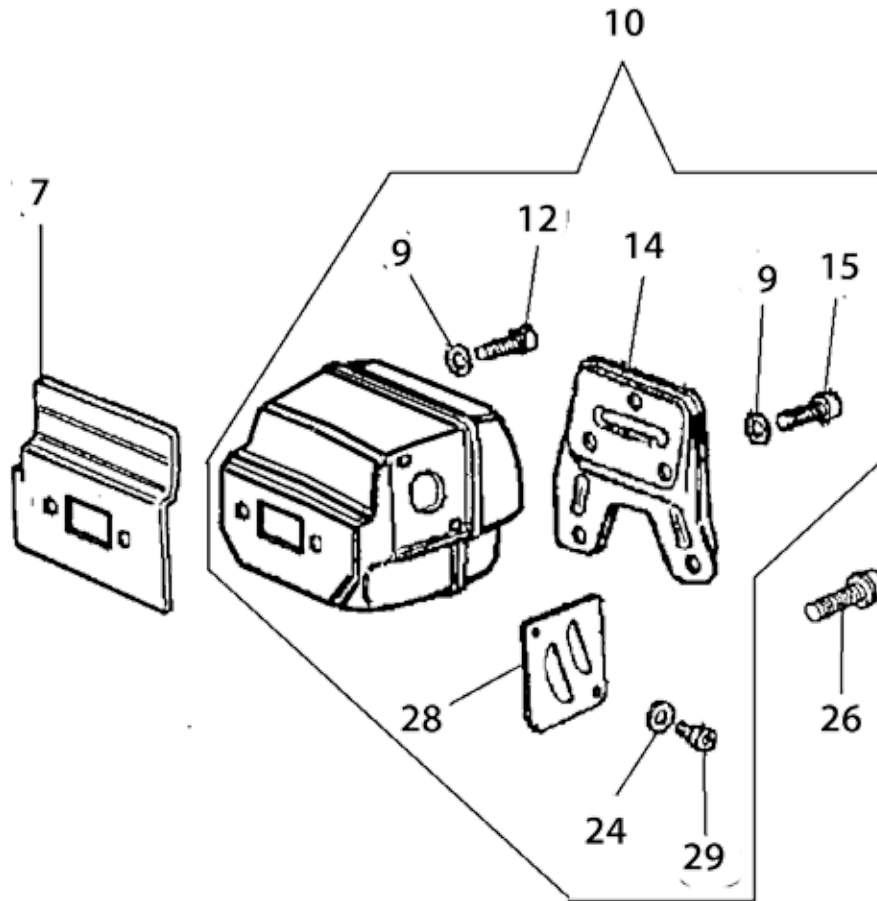

Old Assembly

Key #	Part No.	Description	MSRP
B11	73908	Flywheel Shroud	\$4.90
B12	73891	Nut	\$1.05
B13	73911	Washer	\$0.55
B14	73912	Washer	\$0.55
B16	73922	Starter Pawl Assembly	\$10.85

Key #	Part No.	Description	MSRP
C17	73239	Ignition Toggle Switch Nut	\$1.85
C18	73238	Ignition Toggle Plate On/Off	\$1.85
C19	73237	Ignition Toggle Switch\	\$10.55
C20	73919	Ignition Toggle Cable	\$4.75
C21	73914	Screw	\$0.75
C22	73285	Washer	\$0.60
C23	73890	Washer	\$0.55
C24	73241	Spark Plug Boot with Spring	\$12.35
C25	73917	Spark Plug Spring	\$2.40
C26	73920	Ignition Coil with Spark Plug Lead & Primary	\$124.55
C27	71449	Toggle Switch Connecting Plate	\$1.85

Key #	Part No.	Description	MSRP
D01	73867	Intake Manifold Clamp	\$9.00
D02	73868	Intake Manifold	\$12.35
D03	73869	Wrist Pin Needle Bearing	\$17.00
D04	71413	Complete Piston/Cylinder Assembly	\$288.40
D05	71412	Cylinder Base Gasket Assembly	\$10.55
D06	73199	Spark Plug	\$4.25
D11	73874	Cylinder Bolt	\$0.80
D13	73898	Carburetor Pulse Tube	\$2.40
D16	517324	Carburetor, Walbro WJ-104	\$135.25
D17	73901	Intake Manifold Flange Screw	\$0.55
D19	73895	Carburetor Support Bracket	\$13.90
D20	71642	Decompression Valve	\$26.25
D21	73947	Intake Manifold Flange	\$16.95
D22	71735	Intake Manifold	\$10.55
D23	73888	Carburetor Spring	\$1.05
D24	73897	Washer	\$0.55
D25	505469	Screw & Washer	\$1.05
D26	73866	Screw	\$0.55
D27	517547	Screw Guide	\$3.15