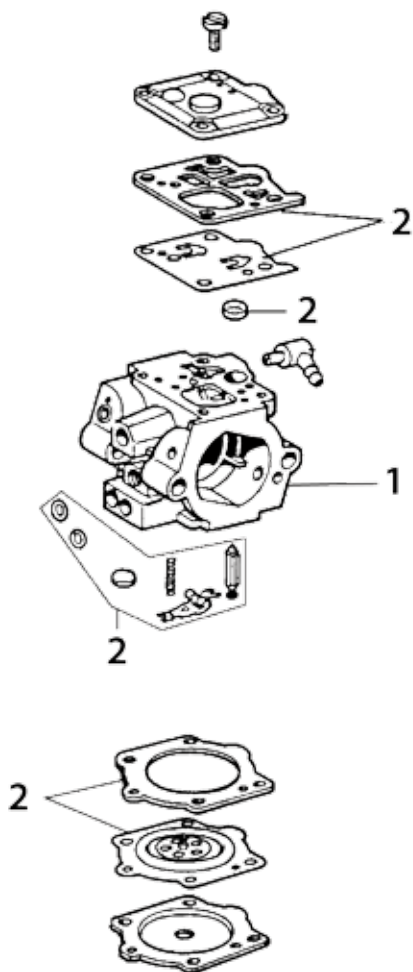

Key #	Part No.	Description	MSRP
H1	520380	Carburetor, Walbro WGA-11	$183.00
H2	73460	Carburetor Overhaul Kit	$45.00