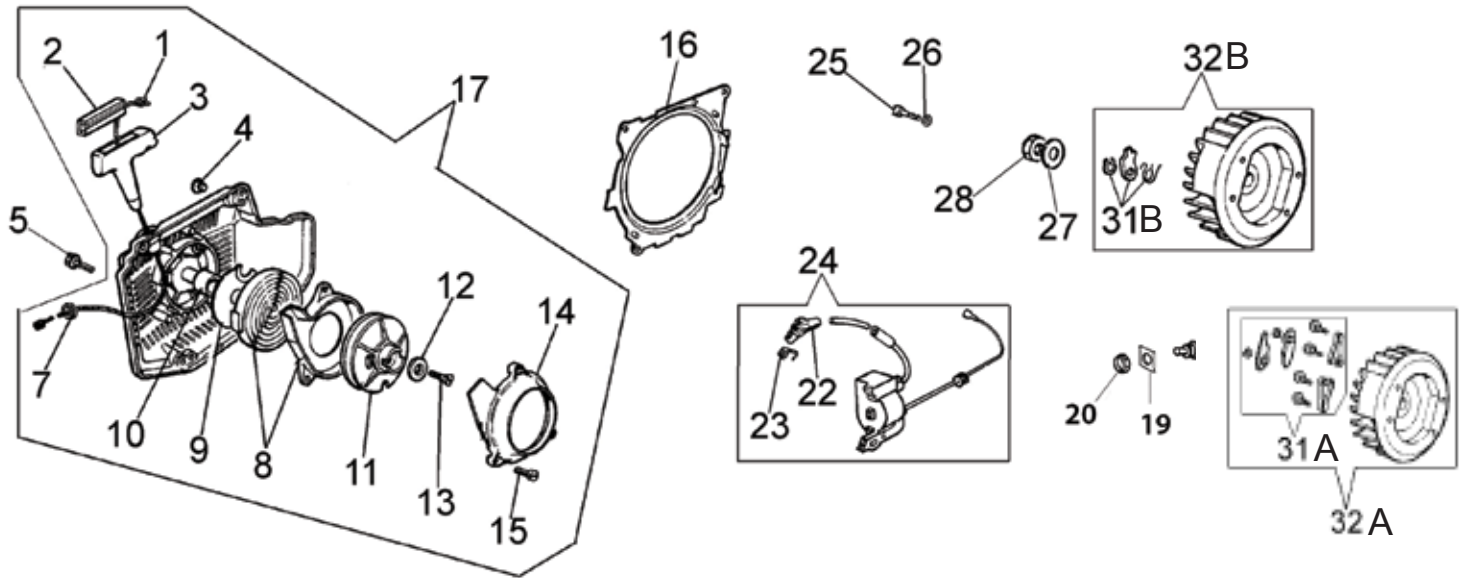

Key #	Part No.	Description	MSRP
A01	73188	Starter Rope	$3.50
A02	73228	Starter Rope Retainer	$2.00
A03	520369	Starter Rope Handle	$4.50
A04	73229	Starter Housing Oil Cap	$.60
A05	73230	Screw	$.60
A07	73231	Starter Rope Washer	$.60
A08	73191	Starter Coil Spring & Housing	$19.50
A09	520370	Starter Spacer	$2.60
A10	73192	Starter Bushing	$1.50
A11	73193	Starter Rope Pulley	$47.00
A12	73233	Starter Pulley Washer	$2.00
A13	73234	Starter Pulley Screw	$1.00
A14	73235	Starter Pulley Cover	$5.00
A15	73236	Starter Pulley Cover Screw	$.60
A16	73194	Starter Cover Dust Shield	$8.00
A17	518752	Starter Cover Assembly, complete	$120.00
A18	73237	Ignition Toggle Switch	$11.00
A19	73238	Ignition Toggle Plate On/Off	$1.95
A20	73239	Ignition Toggle Switch Nut	$1.95
A22	73241	Spark Plug Boot with Spring	$13.00
A23	73917	Spark Plug Cap Spring	$3.00
A24	73196	Ignition Coil with Spark Plug Lead & Primary	$153.00
A25	520371	Ignition Coil Mounting Screw	$1.20
A26	73897	Washer	$.60
A27	73245	Flywheel Mounting Washer	$.45
A28	73246	Flywheel Mounting Nut	$1.15
A31-A	520372	Starter Pawl Assembly (set of 2, 2007 and newer models)	$16.00
A31-B	504386	Starter Pawl Assembly (set of 2, 2006 and older models)	$9.50
A32-A	520373	Flywheel Assembly Replacement Kit (2007 and newer models)	$147.00
A32-B	73433	Flywheel Assembly Replacement Kit (2006 and older models)	$153.00