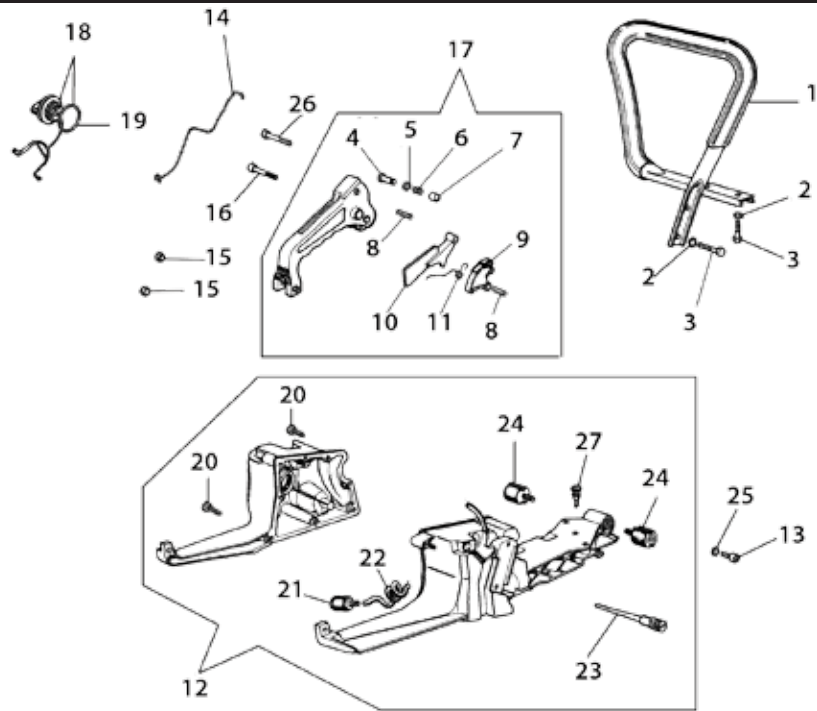

Key #	Part No.	Description	MSRP
G01	73457	Front Handle Assembly	$74.00
G02	73897	Washer	$.60
G03	73349	Front Handle Bolt	$.60
G04	73353	Trigger Lock Pin	$1.50
G05	73354	Trigger Lock Pin Washer	$.45
G06	73355	Trigger Lock Spring	$.45
G07	73356	Trigger Lock Button	$.60
G08	73357	Trigger Pivot Pin	$.60
G09	73358	Throttle Lever	$4.00
G10	73359	Trigger Lockout Lever	$4.00
G11	73360	Trigger Lockout Lever Spring	$6.50
G12	521003	Fuel Tank Assembly	$415.00
G13	73275	Screw	$.60
G14	73366	Throttle Operating Wire	$9.00
G15	73367	Nut	$.45
G16	73368	Rear Handle Rear Bolt	$.45
G17	73369	Rear Handle Assembly	$29.00
G18	71739	Fuel Cap Assembly (2007 and Newer Models)	$10.50
G18	73370	Fuel Cap Assembly (2006 and Older Models)	$10.50
G19	73448	Fuel Cap O-Ring	$17.00
G20	520379	Fuel Tank Screw	$.60
G21	73459	Fuel Filter	$16.50
G22	73375	Fuel Line	$22.00
G23	73376	Fuel Breather Pipe	$22.00
G24	73377	Shock Absorber	$17.50
G25	73250	Washer	$.60
G26	73379	Screw	$.60
G27	73270	Bumper, Shock Absorber, Fuel Tank Top	$2.50