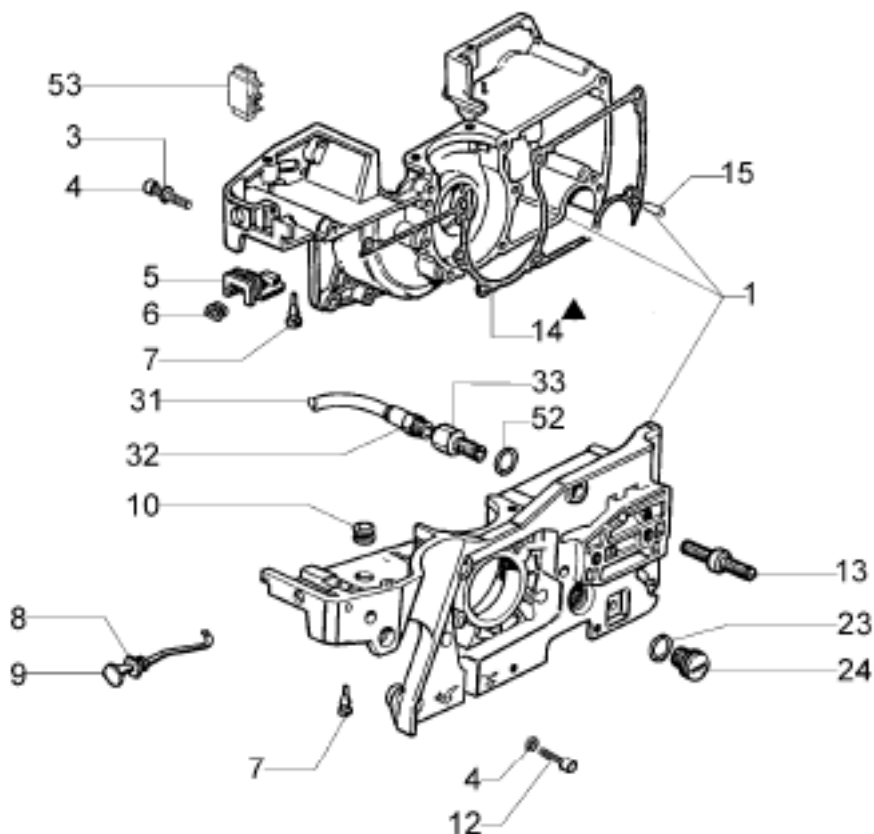

Key #	Part No.	Description	MSRP
C01	520377	Complete Crankcase	$335.00
C03	73278	Bolt	$.60
C04	73897	Washer	$.60
C05	73268	Trigger Rod Grommet	$4.00
C06	73269	Trigger Rod Bushing	$.45
C07	73270	Bumper, Shock Absorber, Fuel Tank Top	$2.50
C08	73389	Choke Lever Grommet	$2.00
C09	73213	Choke Lever	$4.00
C10	73390	Fuel Line Grommet, Crankcase	$1.70
C12	73275	Screw	$.60
C13	73280	Bar Mounting Stud	$4.50
C14	73447	Crankcase Gasket	$19.50
C15	73281	Crankcase Dowel Pin	$.70
C23	73391	Crankcase Plug O-Ring	$.45
C24	73286	Crankcase Plug	$6.00
C31	73384	Water Tube, in Tank	$8.00
C32	73385	Water Tube Fitting	$20.00
C33	73386	Tube Fitting-Backside Bar Mount	$17.50
C52	71468	Water Hose O-Ring	$.65
C53	504389	Plastic Cap	$1.50
Not Shown	73435	Gasket Set-All, includes 73434, 73436, 73447, 73455, & 73456	$25.00
Not Shown	73333	Swivel Hose Fitting	$17.00
Not Shown	70963	Hose Hanger Kit	$40.00