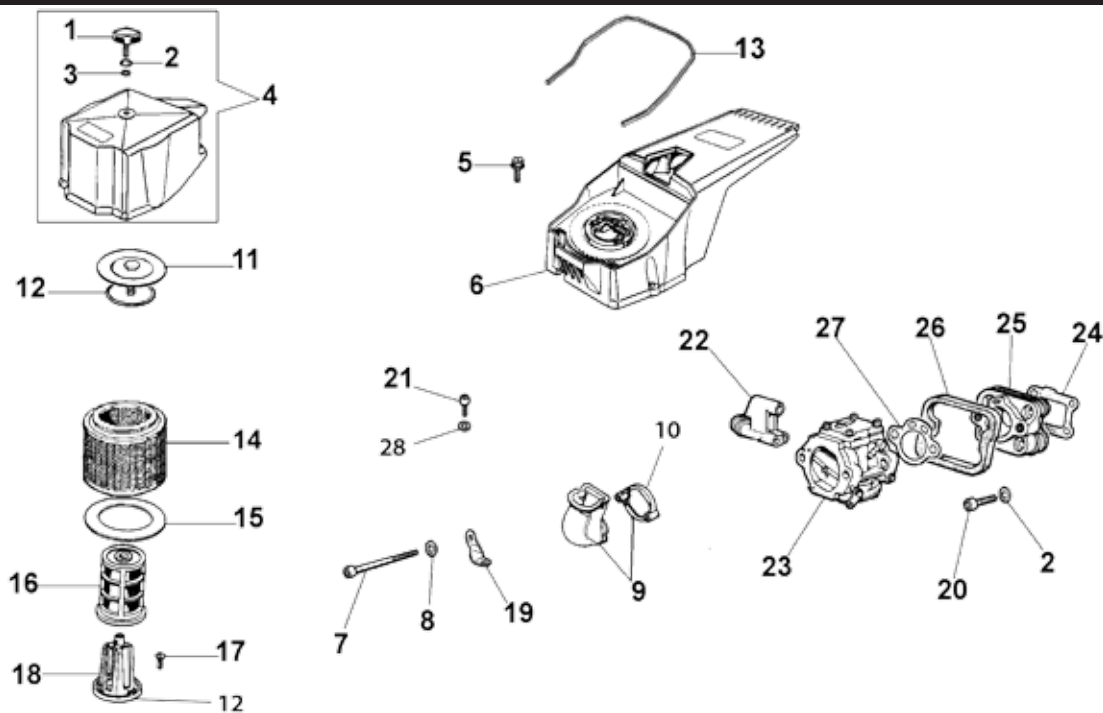

Key #	Part No.	Description	MSRP
F01	73320	Filter Cover Knob	$4.50
F02	73897	Washer	$.60
F03	73322	Filter Knob O-Ring	$.45
F04	71721	Air Filter Cover Assembly	$35.00
F05	73230	Screw	$.60
F06	71722	Cylinder Cover	$47.00
F07	73326	Carburetor Attachment Screw	$1.20
F08	73327	Serrated Washer	$.45
F09	73328	Intake Manifold Rubber	$17.00
F10	73329	Intake Manifold Bracket	$8.00
F11	73330	Filter Canister Cover	$15.00
F12	73331	O-Ring, Air Filter	$2.00
F13	71719	Air Filter Gasket	$4.00
F14	71752	Air Filter Canister, Polyester	$19.50
F15	73335	Filter Canister Gasket	$8.00
F16	73336	Prefilter Plastic, Secondary Filter	$11.00
F17	73337	Filter Support Screw	$.60
F18	73338	Filter Support	$33.00
F19	73387	Carburetor Standoff Support	$5.50
F20	73278	Bolt	$.60
F21	73340	Carburetor Support Screw	$.60
F22	73341	Carburetor Mixture Screw Grommet	$4.00
F23	520380	Carburetor	$183.00
F24	73455	Insulator to Cylinder Gasket	$17.50
F25	73344	Carburetor Insulator	$24.00
F26	73345	Insulator Foam Gasket	$2.50
F27	73456	Carburetor to Insulator Gasket	$17.50
F28	73285	Washer	$.70