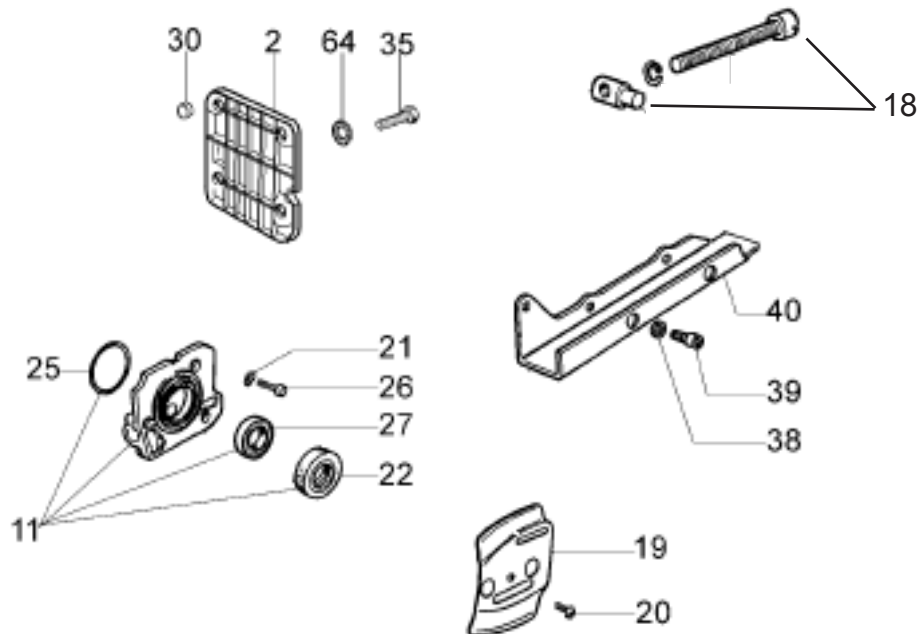

Key #	Part No.	Description	MSRP
C02	520375	Plastic Guard	$4.50
C11	73446	Main Bearing Seal Housing Assembly, Clutch Side	$85.00
C18	73935	Premium Tensioner Kit	$12.00
C19	73225	Bar Mount Pad Cover Plate	$9.00
C20	73284	Screw	$.70
C21	73285	Washer	$.70
C22	73202	Crankcase Outside Seal, Clutch Side	$9.00
C25	73287	Seal Housing O-Ring	$1.20
C26	73288	Seal Housing Mounting Screw (3)	$.60
C27	73289	Crankshaft Seal Clutch Side	$6.00
C30	520376	Guard Bushing	$2.50
C35	73349	Guard Screw	$.60
C38	73396	Cover Guard Mounting Washer	$.45
C39	73397	Cover Guard Mounting Bolt	$.60
C40	70967	Cover Guard	$47.00
C64	520374	Guard Washer	$.35