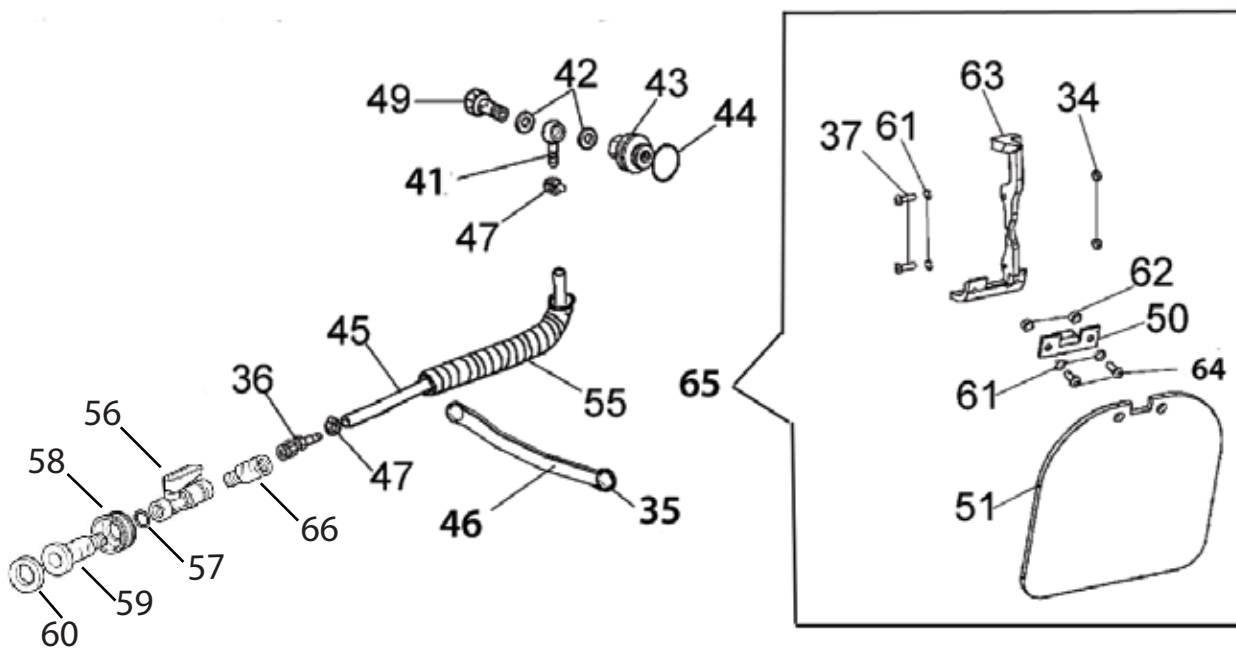

Key #	Part No.	Description	MSRP
D34	520378	WallWalker Nut	$.85
D35	71744	Hose Hanger Button	$.60
D36	71454	Fitting	$4.00
D37	73395	Screw & Washer	$.95
D41	71453	Fitting	$5.00
D42	71456	Copper Washer	$1.00
D43	504388	633GC Water Cap	$18.50
D44	73448	Fuel Cap O-Ring	$17.00
D45	71455	Tube	$2.50
D46	71461	Hose Hanger	$2.50
D47	71465	Hose Clamp	$3.50
D49	71463	Water Hose Screw	$6.00
D50	71531	Guard Flap Clamp	$5.50
D51	71534	Guard Flap	$12.00
D55	71464	Water Hose Cover	$3.50
D56	71458	Water Shut-Off Valve	$17.00
D57	71468	Water Hose O-Ring	$.65
D58	71457	Ring Nut	$11.00
D59	71467	Fitting	$5.50
D60	71469	Water Hose Gasket	$5.50
D61	73951	Washer	$.60
D62	71480	Guard Flap Spacer	$1.40
D63	504387	633GC WallWalker Lever Arm	$96.00
D64	71479	Guard Flap Screw	$.60
D65	509708	WallWalker Kit	$142.00
D66	71466	Fitting	$6.00