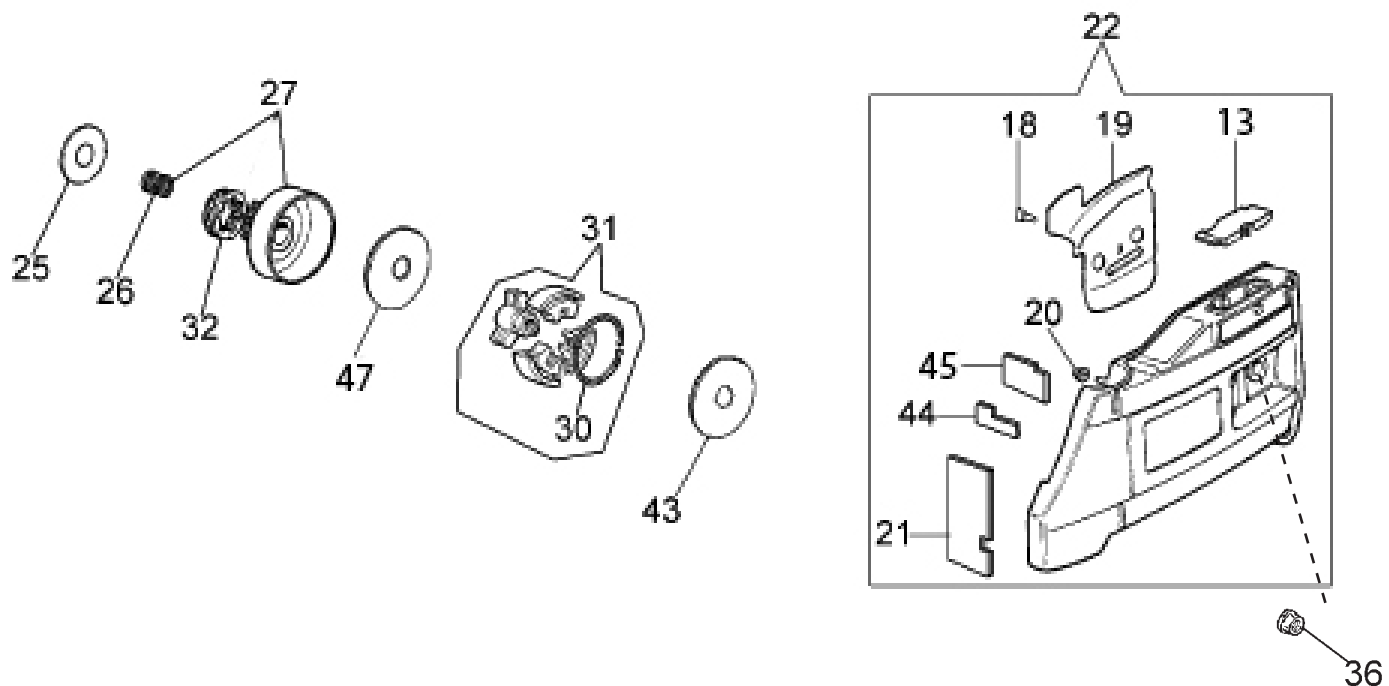

Key #	Part No.	Description	MSRP
E13	71441	633GC Side Cover Plug Kit	$11.50
E18	73284	Screw	$.70
E19	73309	Cover Side Bar Plate	$9.00
E20	73310	Rubber Bumper Cover	$1.50
E21	73311	Cover Rubber Flap	$4.50
E22	73449	Side Cover, without Brake Components	$107.00
E25	73314	Clutch Spacer Washer	$2.60
E26	73423	Clutch Needle Bearing	$18.50
E27	70948	Clutch Cup with Splined Adapter	$40.00
E30	73317	Clutch Spring	$7.00
E31	73451	Clutch Assembly	$96.00
E32	70949	633GC 8T Rim Sprocket Kit	$20.00
E32	525496	633F4 FORCE™ Sprocket Kit	$32.00
E36	73313	Cover Clamp Nut	$1.20
E43	73452	Clutch Shield	$19.50
E44	73315	Chain Cover Rubber Insert, Middle	$1.75
E45	73316	Chain Cover Rubber Top Insert	$1.50
E47	504568	633GC Clutch Spacer	$10.50
Not Shown	71439	633GC Side Cover Fastener Kit, includes 71436, 73897, & 71437	$17.50
Not Shown	71440	Side Cover/Hand Guard Kit, includes 73449, 71439, 71434, & 71435	$136.00