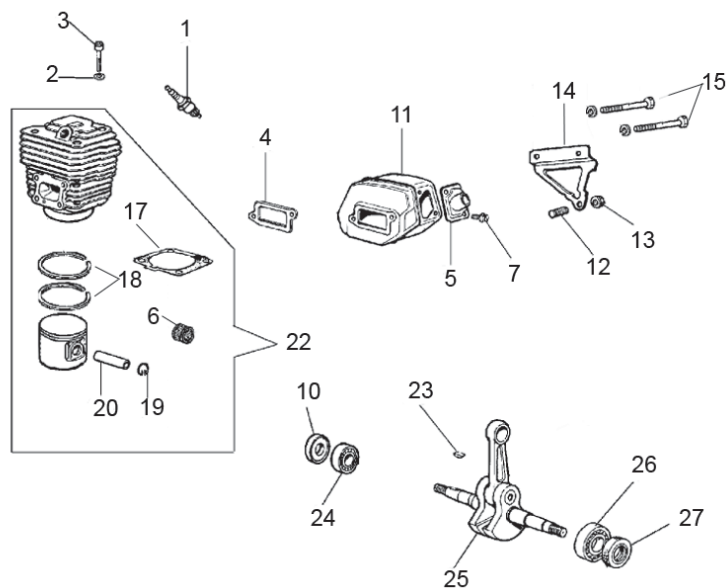

Key #	Part No.	Description	MSRP
B01	73199	Spark Plug	$4.50
B02	73250	Washer	$.60
B03	73251	Cylinder Block Bolt	$.60
B04	73434	Cylinder to Muffler Gasket	$17.50
B05	73253	Exhaust Pipe	$15.00
B06	73211	Wrist Pin Needle Bearing	$20.00
B07	73254	Exhaust Pipe Mounting Screw	$.60
B10	73201	Crankshaft Seal Flywheel Side	$8.00
B11	73203	Muffler Body	$64.00
B12	73255	Muffler Support Bracket Screw	$1.20
B13	73256	Muffler Support Bracket Nut	$1.20
B14	73204	Muffler Support Bracket	$6.00
B15	520712	Muffler Mounting Kit (Screw and Bolt, 2 each)	$17.50
B17	73436	Cylinder Base Gasket	$17.50
B18	73437	Piston Ring Pair	$57.00
B19	73259	Wrist Pin Snap Ring	$1.50
B20	73208	Piston Wrist Pin	$10.50
B22	73442	Complete Cylinder/Piston Assembly	$425.00
B23	73264	Crankshaft Flywheel Woodruff Key	$1.75
B24	73209	Crankshaft Bearing	$16.00
B25	73443	Crankshaft Assembly	$345.00
B26	73200	Crankshaft Bearing, Clutch Side	$24.00
B27	73202	Crankcase Outside Seal, Clutch Side	$9.00
Not Shown	73435	Gasket Set-All, includes 73434, 73436, 73447, 73455, & 73456	$25.00