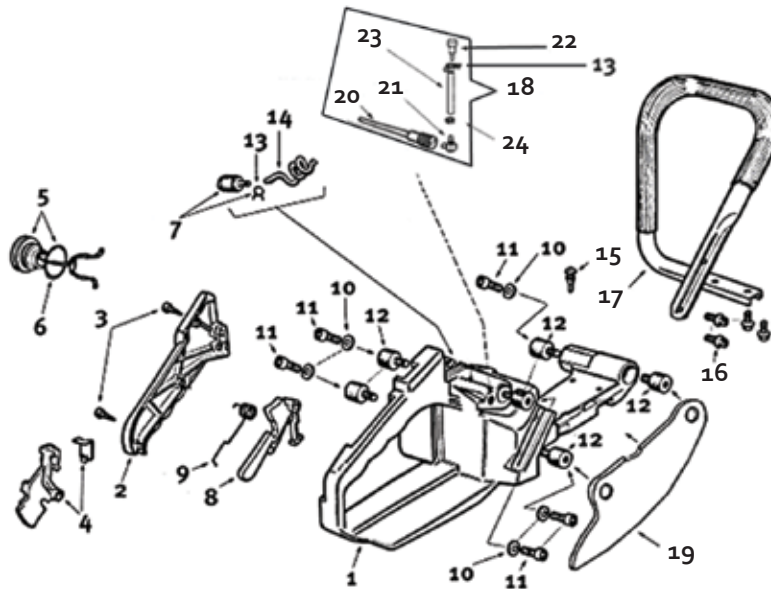

For saws with serial numbers starting 977.
(see page 15 for serial number starting 967)

Key #	Part No.	Description	MSRP
I01	528655	Fuel Tank Assembly	$115.35
I02	531105	Rear Handle Half	$10.55
I03	73976	Screw	$1.00
I04	530479	Throttle Lever	$9.55
I05	530471	Fuel Cap Assembly, with Outer Seal Ring	$9.55
I06	73448	Fuel Cap O-Ring	$15.95
I07	73459	Fuel Filter	$15.45
I08	532028	Trigger Lockout Lever	$3.70
I09	73988	Trigger Lockout Lever Spring	$4.45
I10	73897	Washer	$0.55
I11	73982	Screw	$0.55
I12	73980	Shock Absorber	$11.00
I13	71588	Clip, Fuel Filter	$1.05
I14	73375	Fuel Line	$21.15
I15	73270	Bumper, Shock Absorber, Fuel Tank Top	$2.40
I16	73983	Front Handle Bolt	$0.55
I17	545971	Front Handle	$87.50
I18	71748	Fuel Breather Complete	$15.95
I19	71766	Water Deflector, Bottom	$11.35
I20	71751	Breather Tube Body	$8.50
I21	71759	Breather Tube Elbow	$4.25
I22	71761	Fuel Breather, Remote	$8.50
I23	71777	Breather Tube Extension	$3.70
I24	71760	Tube Clamp	$0.55