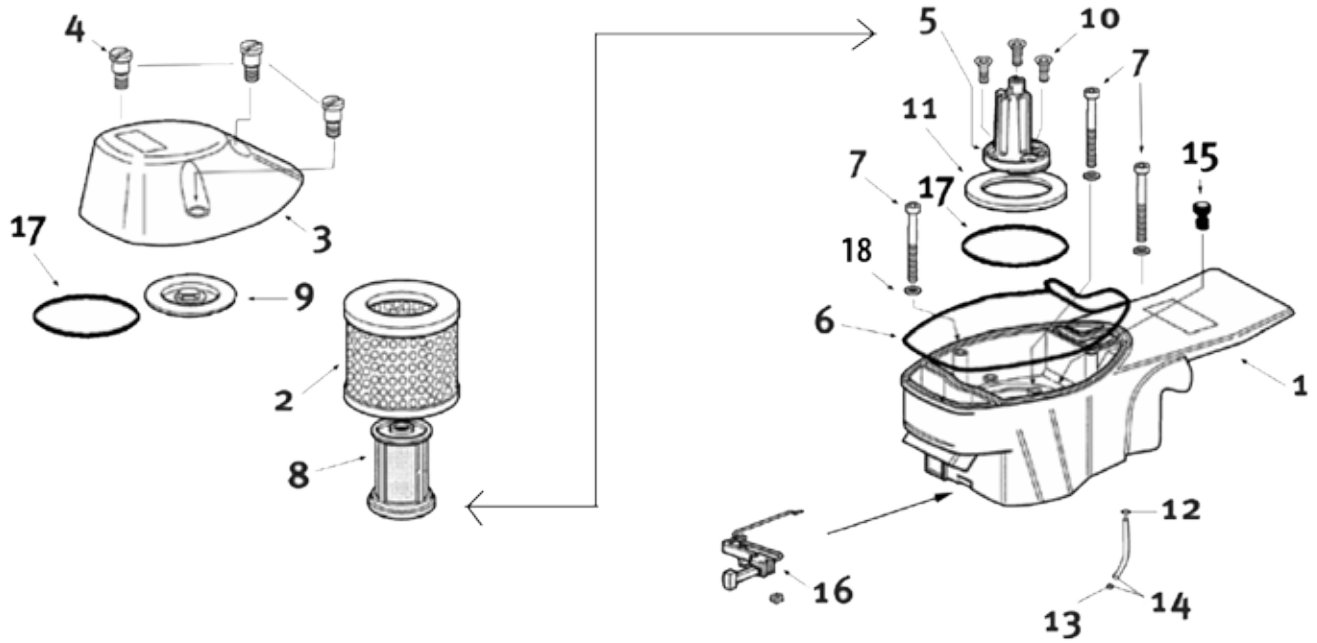

**For saws with serial numbers starting 967.
(see page 18 for serial number starting 977)**

Key #	Part No.	Description	MSRP
J01	71754	Cylinder Cover Assembly	$49.50
J02	71752	Air Filter Canister, Polyester	$18.00
J03	530473	Air Filter Cover	$20.10
J04	73992	Filter Cover Screw	$2.50
J05	73338	Filter Support	$31.45
J06	71756	Filter Cover Gasket	$10.55
J07	71771	Screw, Cylinder Cover, Long, Socket Head	$1.35
J08	73336	Prefilter Plastic, Secondary Filter	$10.55
J09	71758	Air Filter Flange	$11.00
J10	73337	Filter Support Screw	$0.55
J11	73335	Filter Canister Gasket	$7.50
J12	71472	O-Ring	$0.55
J13	71760	Tube Clamp	$0.55
J14	505382	Compensator Tube	$3.15
J15	71763	Breather Grommet	$0.55
J16	71750	Throttle Assembly	$10.55
J17	73331	O-Ring, Air Filter	$1.85
J18	73897	Washer	$0.55