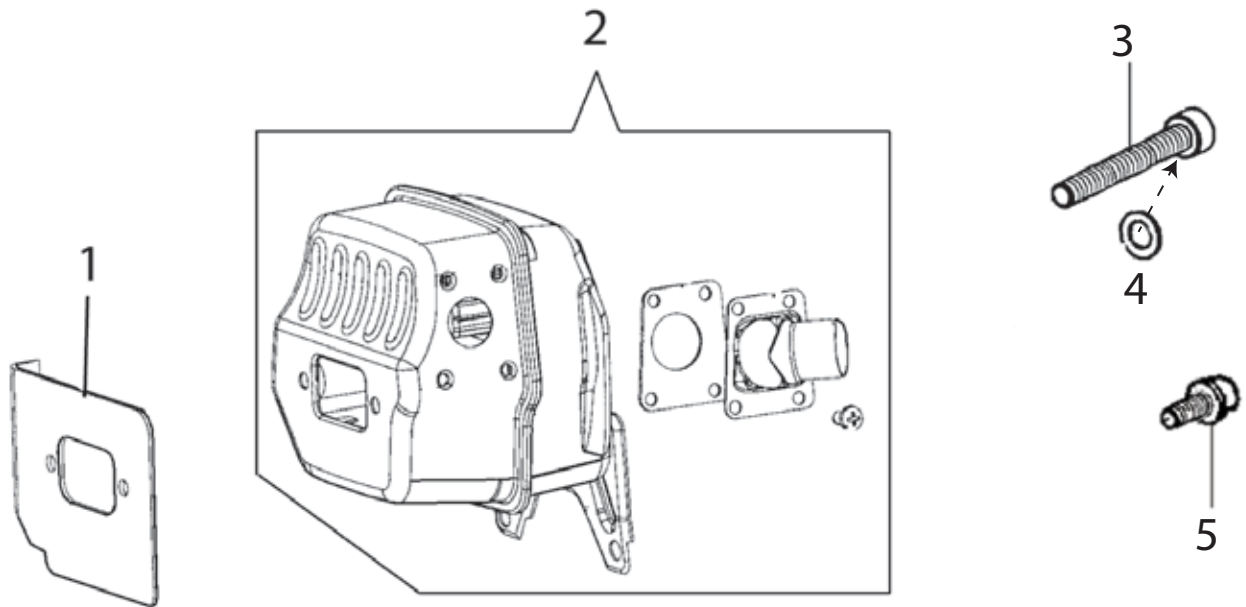

For saws with serial numbers starting 977.
(see page 9 for serial number starting 967)

Key #	Part No.	Description	MSRP
E01	545875	Cylinder to Muffler Gasket	$3.50
E02	545872	Muffler Assembly	$115.00
E03	73883	Screw	$0.80
E04	73327	Washer	$0.40
E05	73866	Screw	$0.55