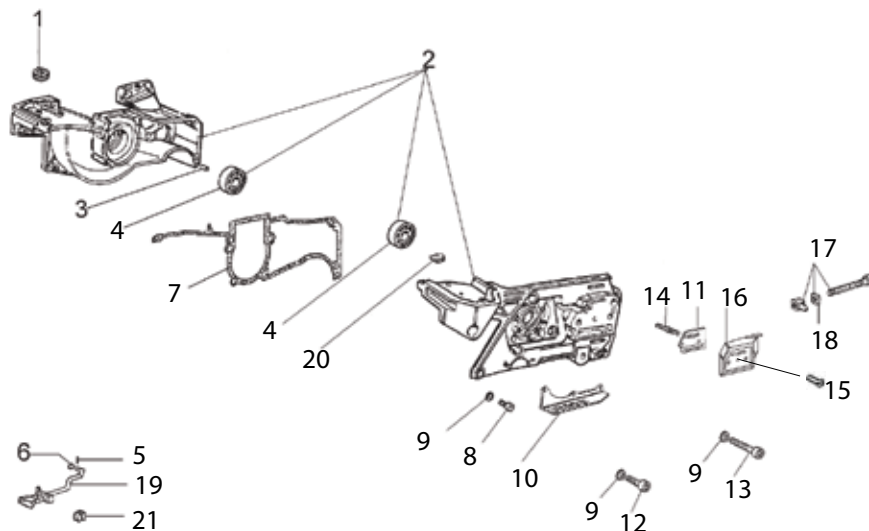

**For saws with serial numbers starting 977.
(see page 13 for serial number starting 967)**

Key #	Part No.	Description	MSRP
H01	73390	Fuel Line Grommet, Crankcase	$1.60
H02	545967	Crankcase Assembly, right & left	$285.00
H03	73281	Crankcase Dowel Pin	$0.60
H04	545969	Crankshaft Bearing	$14.50
H05	73927	Choke Lever Split Pin	$0.55
H06	548526	O-ring	$1.10
H07	545968	Crankcase Gasket	$12.00
H08	73930	Crankcase Bolt	$1.05
H09	73897	Washer	$0.55
H10	528657	Chain Guard	$14.95
H11	71740	Bar Mount Pad Spacer	$36.60
H12	73397	Cover Guard Mounting Bolt	$0.55
H13	73379	Screw	$0.55
H14	73933	Bar Mounting Stud	$4.45
H15	73284	Screw	$0.60
H16	71738	Bar Mount Pad Cover Plate	$15.95
H17	73935	Premium Tensioner Kit	$11.35
H18	73936	Tensioner Screw Retainer	$8.50
H19	530469	Choke Lever	$2.40
H20	531107	Crankcase Grommet, Right Side	$4.20
H21	73955	Choke Lever Bushing	$1.35