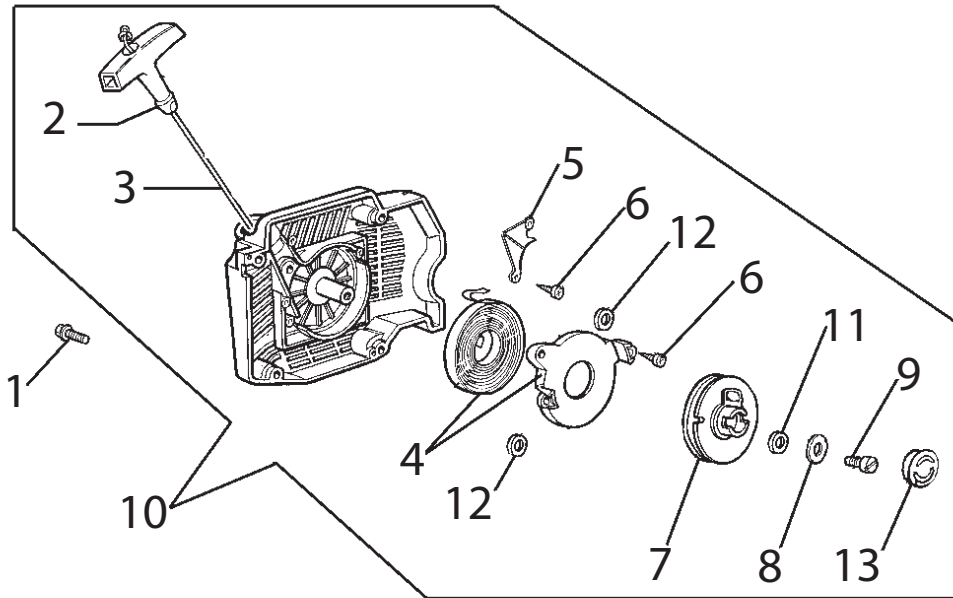

SERVICE ITEMS

680GC Gas Concrete Saw

For saws with serial number starting 967 & 977

Key #	Part No.	Description	MSRP
Above	71700	Gas Saw Service Tool Kit, includes all items shown above	\$765.00
1	71521	Screws 13-19 mm	\$10.55
2	71541	Pressure Gauge Bulb	\$47.40
3	71542	Coil/Flywheel Timing Shim	\$5.25
4	71543	Cylinder Assembly Clamps & Piston Stop	\$10.55
5	71544	Manifold Assembly Tool	\$7.50
6	71546	Shock Absorber Tool	\$22.15
7	71547	Spark Tester	\$46.35
8	71548	Flywheel Disassembly Tool	\$31.45
9	71550	Limiter Cap Puller	\$89.25
10	71565	Electronic Tachometer	\$240.00
11	71569	Induction Seal Flange with Screws	\$9.00
12	71570	Exhaust Seal Flange with Screws	\$19.05
13	71573	Tuning Screwdriver	\$10.55
14	73461	Flywheel Puller	\$131.35
15	73425	Fuel Tank Pressure Cap	\$76.75
16	73462	Main Bearing Driver Tool	\$38.65
Not Shown	71734	Gasket Set	\$31.50
Not Shown	70249	14T Bar Nose Sprocket Repair Kit	\$36.00
Not Shown	71625	Carburetor Tuning Kit	\$99.95
Not Shown	505882	2-Stroke Oil, 25:1 Mix, 5.2 oz (158 ml) (6-Pack)	\$18.00
Not Shown	505883	2-Stroke Oil, 25:1 Mix, 5.2 oz (158 ml) (24-Pack)	\$55.00

For saws with serial number starting 967 & 977

Key #	Part No.	Description	MSRP
A01	73230	Screw	\$0.55
A02	530208	Starter Rope Handle	\$5.25
A03	73904	Starter Rope	\$1.85
A04	531103	Starter Coil Spring & Housing	\$20.25
A05	71451	Starter Case Plate	\$1.35
A06	505380	Screw	\$0.30
A07	528661	Starter Rope Pulley	\$15.95
A08	73905	Starter Pulley Washer	\$0.55
A09	73907	Starter Pulley Screw	\$0.55
A10	528637	Starter Cover Assembly	\$94.75
A11	530367	Starter Assembly Washer	\$0.55
A12	532026	Spring Housing Washer	\$1.05
A13	508853	Starter Assembly Cap	\$2.10