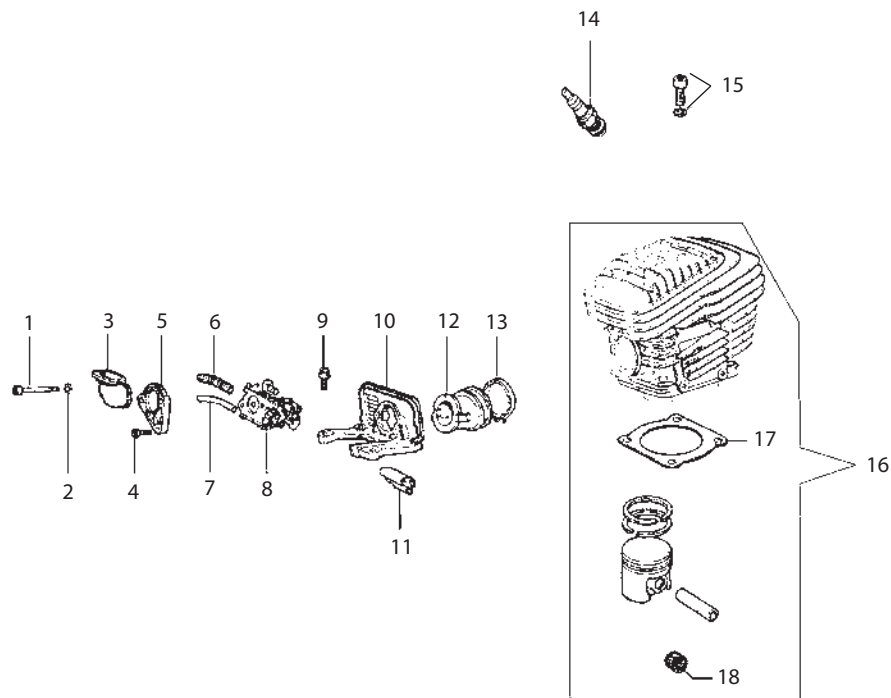

**For saws with serial numbers starting 977.
(see page 7 for serial number starting 967)**

Key #	Part No.	Description	MSRP
D01	505469	Screw & Washer	$1.05
D02	73897	Washer	$0.55
D03	71735	Intake Manifold	$10.55
D04	73901	Intake Manifold Flange Screw	$0.55
D05	73947	Intake Manifold Flange	$16.95
D06	73888	Carburetor Spring	$1.05
D07	545877	Carburetor Pulse Tube	$2.30
D08	528628	Carburetor, Walbro WJ-122A	$131.35
D09	73866	Screw	$0.55
D10	73895	Carburetor Support Bracket	$13.90
D11	517547	Screw Guide	$3.15
D12	73868	Intake Manifold	$12.35
D13	73867	Intake Manifold Clamp	$9.00
D14	514770	Spark Plug	$4.00
D15	73874	Cylinder Bolt	$0.80
D16	548084	Complete Piston/Cylinder Assembly	$290.00
D17	545874	Gasket, Base	$9.00
D18	73869	Wrist Pin Needle Bearing	$17.00