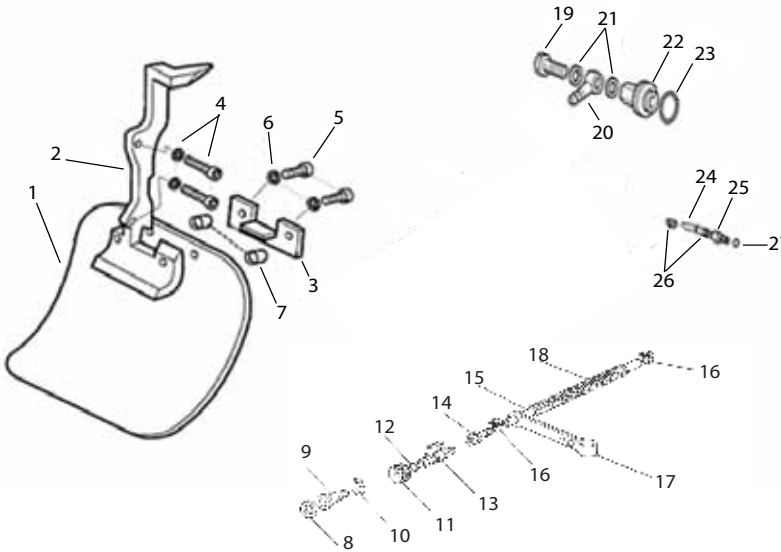

For saws with serial number starting 967 & 977

Key #	Part No.	Description	serial number starting 967	serial number starting 977	MSRP
K01	71534	Guard Flap	X	X	$11.35
K02	71532	WallWalker® Lever Arm	X	X	$89.10
K03	71531	Guard Flap Clamp	X	X	$5.25
K04	505469	Screw & Washer	X	X	$1.05
K05	71479	Guard Flap Screw	X	X	$0.55
K06	73951	Washer	X	X	$0.55
K07	71480	Guard Flap Spacer	X	X	$1.35
K08	71469	Water Hose Gasket		X	$5.00
K09	545975	Fitting	X	X	$5.25
K10	545976	Clip	X	X	$.30
K11	71457	Ring Nut	X	X	$10.55
K12	71468	Water Hose O-Ring	X	X	$0.60
K13	71458	Water Shut-Off Valve	X	X	$15.95
K14	71454	Fitting	X	X	$3.70
K15	71455	Tube	X	X	$2.35
K16	71465	Hose Clamp	X	X	$3.15
K17	71461	Hose Hanger	X	X	$2.35
K18	71464	Water Hose Cover	X	X	$3.15
K19	71463	Water Hose Screw	X	X	$5.25
K20	71453	Fitting	X	X	$4.75
K21	71456	Copper Washer	X	X	$0.90
K22	73923	Water Tank Cap	X	X	$16.95
K23	73448	Fuel Cap O-Ring	X	X	$15.95
K24	71459	Tube	X	X	$5.25
K25	71470	Fitting	X	X	$4.75
K26	71471	Fitting	X	X	$8.75
K27	71472	O-Ring	X	X	$0.55
K28	71744	Hose Hanger Button	X	X	$0.55