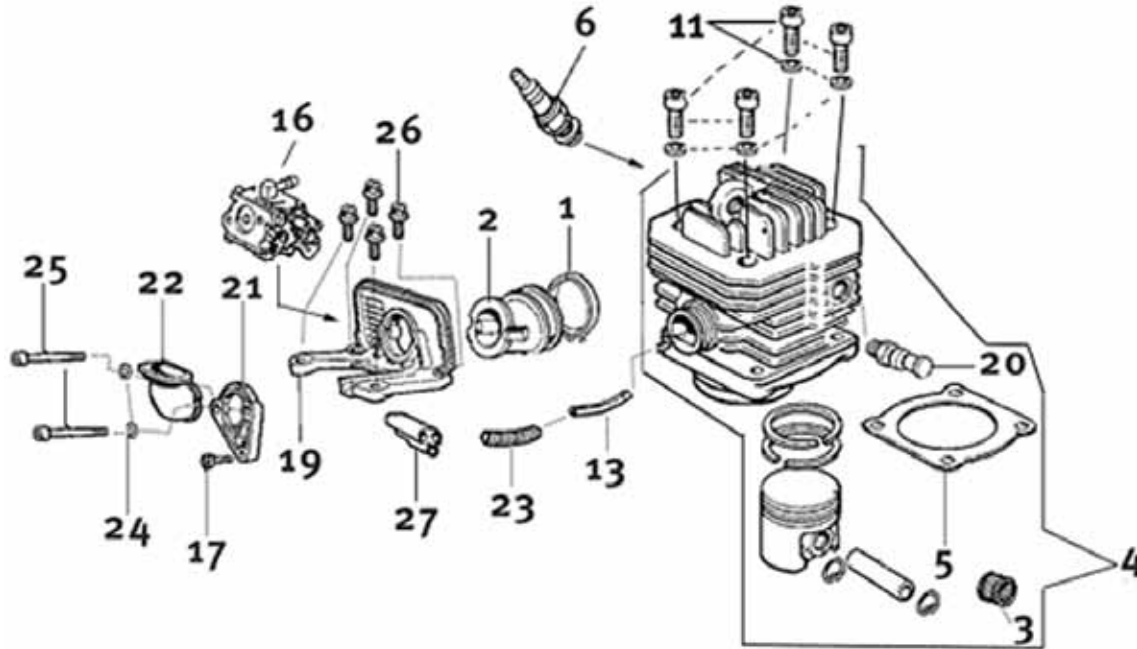

For saws with serial number starting 967 & 977

Key #	Part No.	Description	MSRP
C17	73239	Ignition Toggle Switch Nut	\$1.85
C18	73238	Ignition Toggle Plate On/Off	\$1.85
C19	73237	Switch, Ignition Toggle	\$10.55
C20	73919	Ignition Toggle Cable	\$4.75
C21	73914	Screw	\$0.75
C22	73285	Washer	\$0.60
C23	73890	Washer	\$0.55
C24	73241	Spark Plug Boot with Spring	\$12.35
C25	73917	Spark Plug Spring	\$2.40
C26	528639	Ignition Coil with Spark Plug Lead & Primary	\$110.25
C27	71449	Toggle Switch Connecting Plate	\$1.85

**For saws with serial numbers starting 967.
(see page 8 for serial number starting 977)**

Key #	Part No.	Description	MSRP
D01	73867	Intake Manifold Clamp	\$9.00
D02	73868	Intake Manifold	\$12.35
D03	73869	Wrist Pin Needle Bearing	\$17.00
D04	71413	Complete Piston/Cylinder Assembly	\$288.40
D05	71412	Cylinder Base Gasket Assembly	\$10.55
D06	514770	Spark Plug	\$4.00
D11	73874	Cylinder Bolt	\$0.80
D13	73898	Carburetor Pulse Tube	\$2.40
D16	528628	Carburetor, Walbro WJ-122	\$131.35
D17	73901	Intake Manifold Flange Screw	\$0.55
D19	73895	Carburetor Support Bracket	\$13.90
D20	71642	Decompression Valve	\$26.25
D21	73947	Intake Manifold Flange	\$16.95
D22	71735	Intake Manifold	\$10.55
D23	73888	Carburetor Spring	\$1.05
D24	73897	Washer	\$0.55
D25	505469	Screw & Washer	\$1.05
D26	73866	Screw	\$0.55
D27	517547	Screw Guide	\$3.15