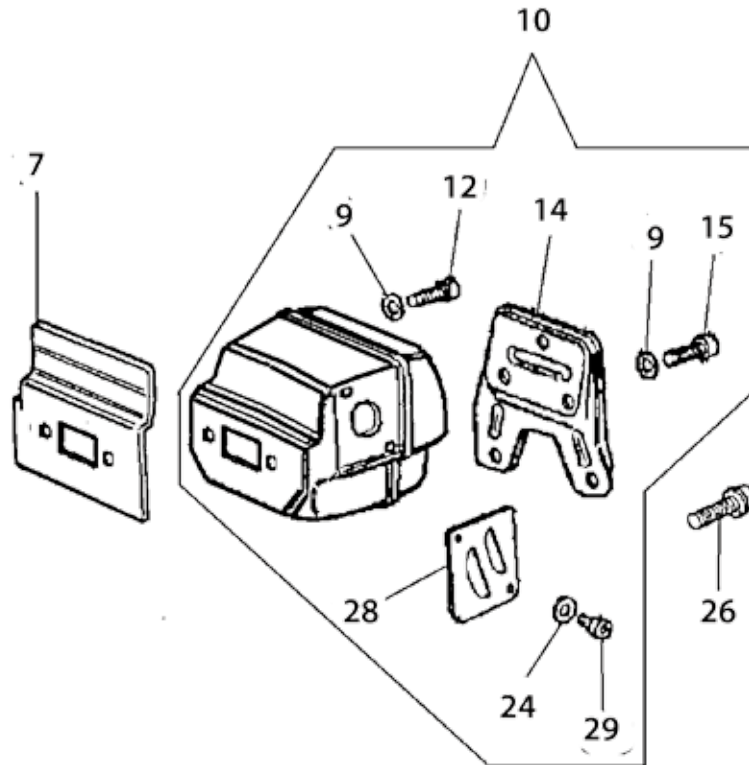

For saws with serial numbers starting 967.
(see page 10 for serial number starting 977)

Key #	Part No.	Description	MSRP
E07	73881	Cylinder to Muffler Gasket	$3.95
E09	73327	Serrated Washer	$0.40
E10	71411	Muffler Assembly	$90.15
E12	73883	Muffler Mounting Screw	$0.80
E14	73884	Muffler Support Bracket	$10.55
E15	73885	Muffler Support Bracket Screw	$1.05
E24	73897	Washer	$0.55
E26	73866	Screw	$0.55
E28	71481	Muffler Deflector	$4.40
E29	71482	Screw	$0.55