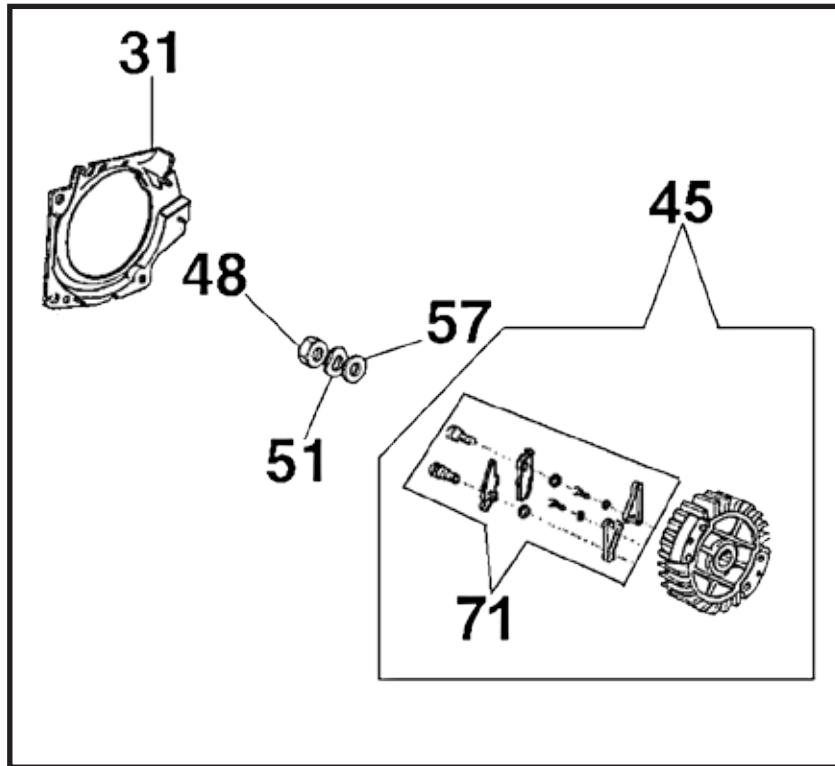

For saws with serial number starting 967 & 977

Key #	Part No.	Description	MSRP
B31	531109	Flywheel Shroud	$5.00
B45	528651	Flywheel Assembly	$104.25
B48	73891	Nut	$1.05
B51	73911	Washer	$0.55
B57	73912	Washer	$0.55
B71	509163	Starter Pawl Assembly	$26.25
Not Shown	71734	Gasket Set	$31.50