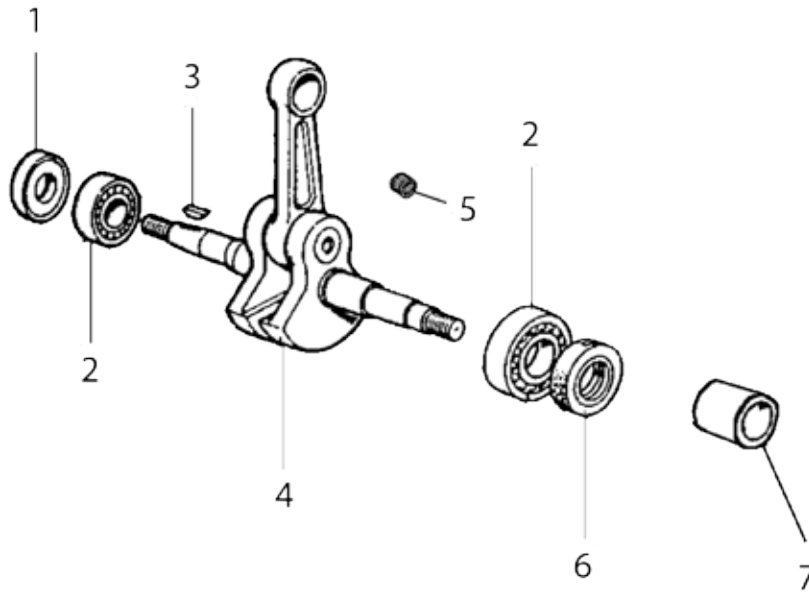

**For saws with serial numbers starting 977.
(see page 7 for serial number starting 967)**

Key #	Part No.	Description	MSRP
D01	505469	Screw & Washer	\$1.05
D02	73897	Washer	\$0.55
D03	71735	Intake Manifold	\$10.55
D04	73901	Intake Manifold Flange Screw	\$0.55
D05	73947	Intake Manifold Flange	\$16.95
D06	73888	Carburetor Spring	\$1.05
D07	545877	Carburetor Pulse Tube	\$2.30
D08	528628	Carburetor, Walbro WJ-122A	\$131.35
D09	73866	Screw	\$0.55
D10	73895	Carburetor Support Bracket	\$13.90
D11	517547	Screw Guide	\$3.15
D12	73868	Intake Manifold	\$12.35
D13	73867	Intake Manifold Clamp	\$9.00
D14	514770	Spark Plug	\$4.00
D15	73874	Cylinder Bolt	\$0.80
D16	548084	Complete Piston/Cylinder Assembly	\$290.00
D17	545874	Gasket, Base	\$9.00
D18	73869	Wrist Pin Needle Bearing	\$17.00

For saws with serial numbers starting 967.
 (see page 10 for serial number starting 977)

Key #	Part No.	Description	MSRP
E07	73881	Cylinder to Muffler Gasket	\$3.95
E09	73327	Serrated Washer	\$0.40
E10	71411	Muffler Assembly	\$90.15
E12	73883	Muffler Mounting Screw	\$0.80
E14	73884	Muffler Support Bracket	\$10.55
E15	73885	Muffler Support Bracket Screw	\$1.05
E24	73897	Washer	\$0.55
E26	73866	Screw	\$0.55
E28	71481	Muffler Deflector	\$4.40
E29	71482	Screw	\$0.55

For saws with serial numbers starting 977.
 (see page 9 for serial number starting 967)

Key #	Part No.	Description	MSRP
E01	545875	Cylinder to Muffler Gasket	\$3.50
E02	545872	Muffler Assembly	\$115.00
E03	73883	Screw	\$0.80
E04	73327	Washer	\$0.40
E05	73866	Screw	\$0.55

For saws with serial number starting 967 & 977

Key #	Part No.	Description	MSRP
F01	73877	Crankshaft Seal Flywheel Side	\$5.95
F02	73209	Crankshaft Bearing	\$14.95
F03	73878	Crankshaft Flywheel Woodruff Key	\$1.85
F04	71410	Crankshaft Assembly	\$195.20
F05	73869	Wrist Pin Needle Bearing	\$17.00
F06	73289	Crankshaft Seal Clutch Side	\$5.25
F07	71452	Crankshaft Bushing	\$16.20