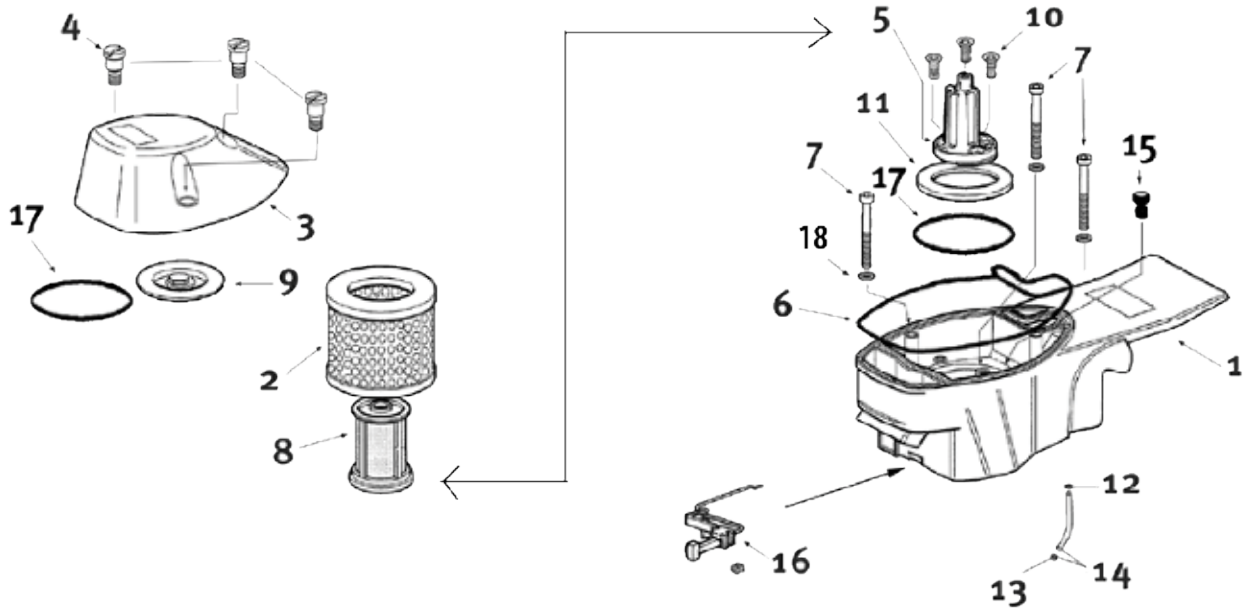

For saws with serial numbers starting 977.
(see page 17 for serial number starting 967)

Key #	Part No.	Description	MSRP
J01	545973	Cylinder Cover Assembly	$57.00
J02	71752	Air Filter Canister, Polyester	$18.55
J03	530473	Air Filter Cover	$20.10
J04	73992	Filter Cover Screw	$2.50
J05	73338	Filter Support	$31.45
J06	71756	Filter Cover Gasket	$10.55
J07	71771	Screw, Cylinder Cover, Long, Socket Head	$1.35
J08	73336	Prefilter Plastic, Secondary Filter	$10.55
J09	71758	Air Filter Flange	$11.00
J10	73337	Filter Support Screw	$0.55
J11	73335	Filter Canister Gasket	$7.50
J12	71472	O-Ring	$0.55
J13	71760	Tube Clamp	$0.55
J14	505382	Compensator Tube	$3.15
J15	71763	Breather Grommet	$0.55
J16	71750	Throttle Assembly	$10.55
J17	73331	O-Ring, Air Filter	$1.85
J18	73897	Washer	$0.55