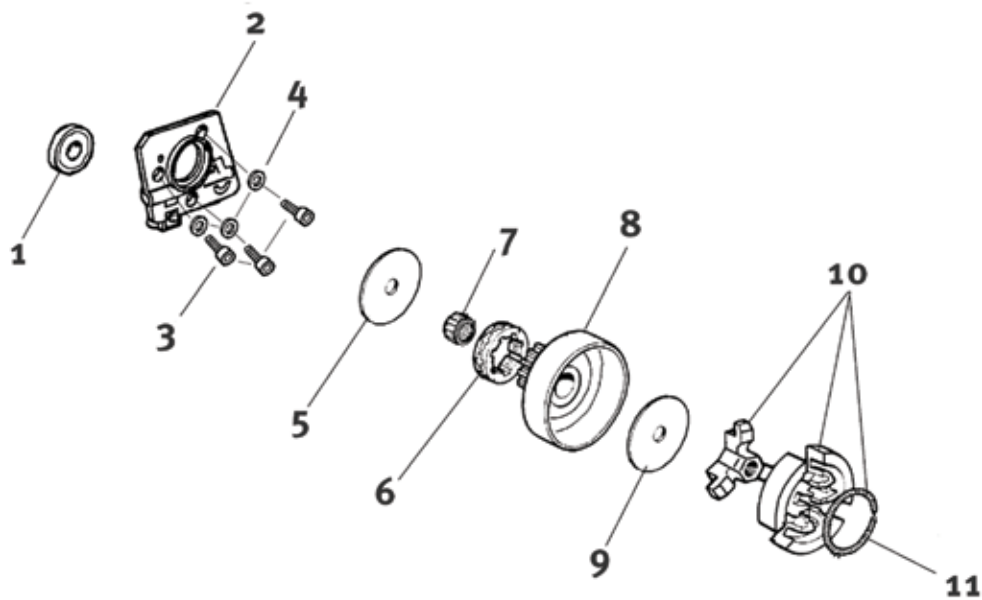

For saws with serial number starting 967 & 977

Key #	Part No.	Description	MSRP
G01	73931	Outer Crankcase Seal, Clutch Side	$7.50
G02	73949	Outer Crankcase Seal Body	$31.40
G03	73940	Bolt	$1.05
G04	73285	Washer	$0.60
G05	73945	Clutch Spacer Washer	$4.20
G06	70949	8T Rim Sprocket Kit	$18.00
G07	73939	Clutch Needle Bearing	$10.55
G08	71520	Clutch Drum Assembly	$49.45
G09	73941	Clutch Spacer Washer, Inside	$3.70
G10	71419	Clutch Assembly	$36.55
G11	73943	Clutch Spring	$6.45