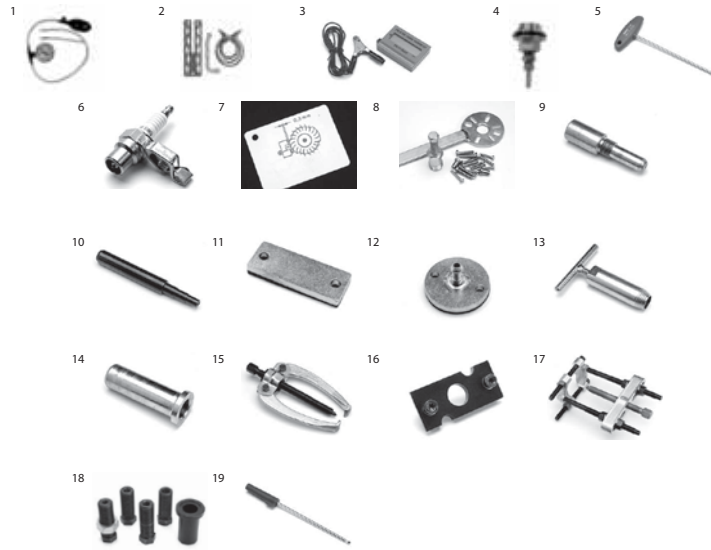

Replacement Parts & Accessories Price List

695GC & 695F4 Gas Concrete Saw

Effective January 1, 2012

TABLE OF CONTENTS

695GC/695F4 Gas Saw

ITEM DESCRIPTION	KEY	PAGE
695GC/695F4 Gas Saw Service Items	n/a	2
Starter Assembly	A	3
Flywheel & Ignition Assembly	B	4
Clutch Assembly & WallWalker®	C	5
Side Cover & Tensioner Assembly	D	6
Cylinder & Exhaust Assemblies	E	7
Crankcase Assembly	F	8
Crankshaft Assembly	G	9
Complete Engine Assembly	H	10
Carburetor & Intake Assemblies	I	11
Cylinder & Air Filter Cover Assemblies	J	12
Fuel Tank Assembly	K	13
Water Delivery System	L	14

SERVICE ITEMS

695GC Gas Concrete Saw

Key #	Part No.	Description	MSRP
1	71541	Pressure Gauge Bulb	\$49.00
2	71543	Cylinder Assembly Clamps & Piston Stop	\$11.00
3	71565	Electronic Tachometer	\$252.00
4	73425	Fuel Tank Pressure Cap	\$80.00
5	546191	Workshop Key Torx T27	\$24.00
6	546192	Test Spark Plug	\$18.00
7	546193	Air Gap Gauge	\$3.00
8	546194	Flywheel Puller	\$47.00
9	547277	Piston Stop	\$1.00
10	546196	Wrist Pin Punch	\$16.50
11	546197	Cylinder Seal, Exhaust	\$19.00
12	546198	Cylinder Seal, Inlet Port	\$59.00
13	546289	Puller, Sealing Ring	\$37.00
14	546291	Assembly Punch	\$19.00
15	546292	Universal Puller	\$141.00
16	546293	Grip Plate	\$77.00
17	546294	Bearing Puller	\$495.00
18	546295	Bearing Press	\$131.00
19	546307	Screwdriver, Idle	\$5.00
not shown	550321	Tuning screwdriver	CALL
not shown	70249	14T Bar Nose Sprocket Repair Kit (for 695GC)	\$38.00
not shown	530046	FORCE4™ Bar Nose Sprocket Repair Kit (for 695F4)	\$38.00
not shown	71625	Carburetor Tuning Kit	\$104.00
not shown	505882	2-Stroke Oil, 25:1 Mix, 5.2 oz. (158 ml) (6-pack)	\$20.00
not shown	505883	2-Stroke Oil, 25:1 Mix, 5.2 oz. (158 ml) (24-pack)	\$60.00