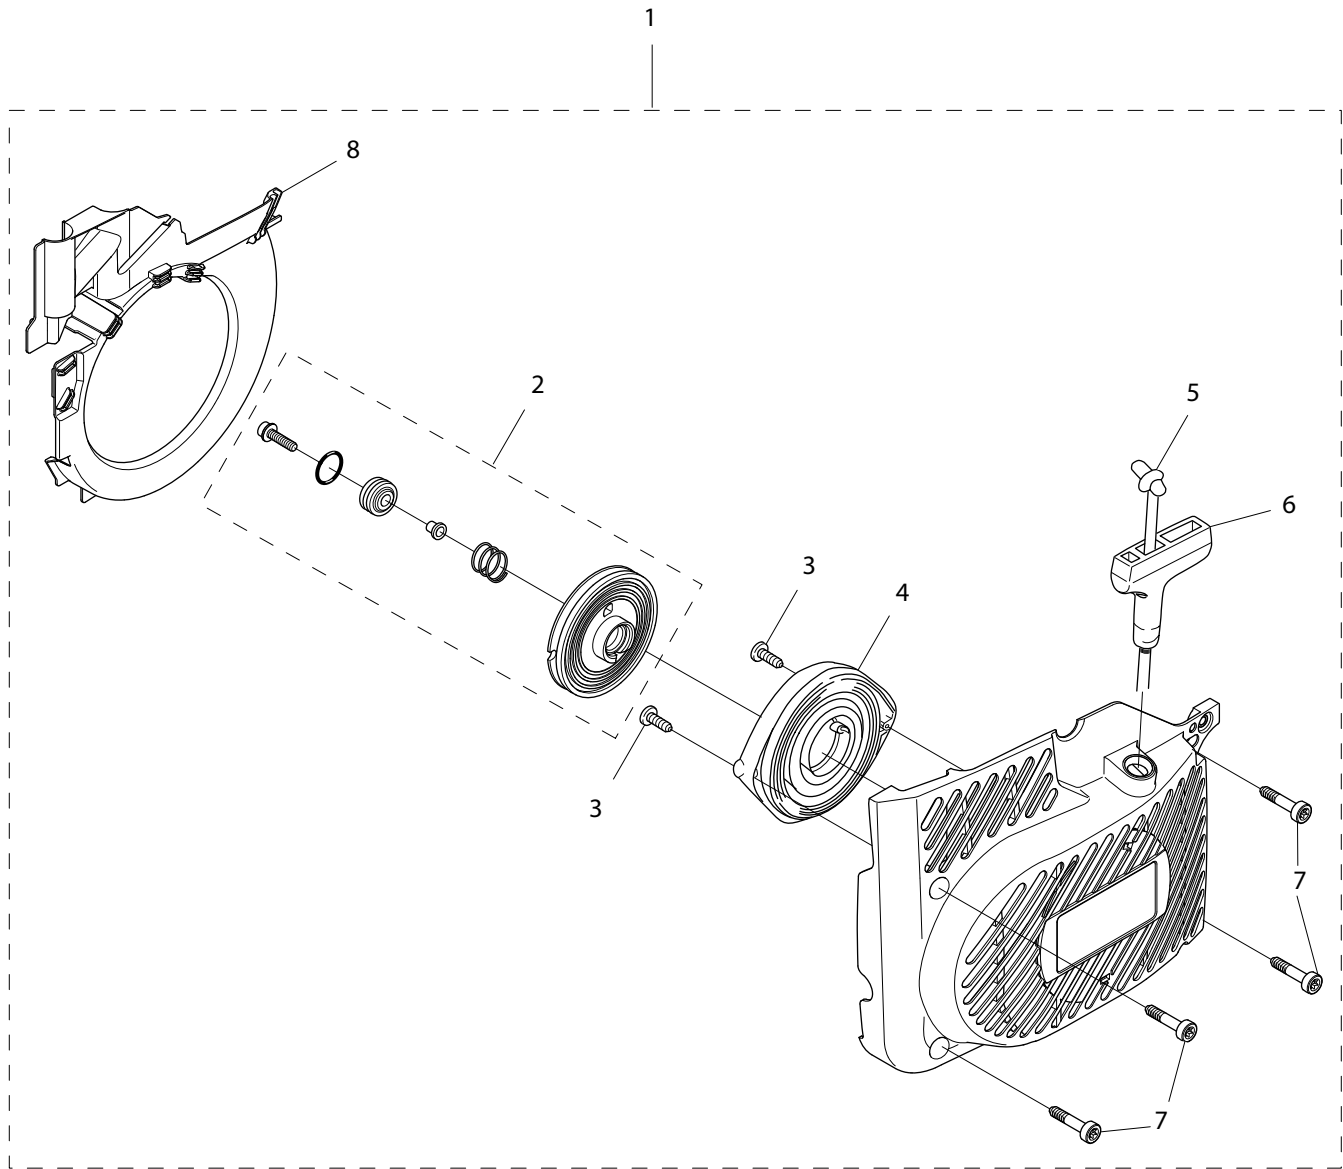

Replacement Parts & Accessories Price List

695GC & 695F4 Gas Concrete Saw

Effective January 1, 2012

TABLE OF CONTENTS

695GC/695F4 Gas Saw

ITEM DESCRIPTION	KEY	PAGE
695GC/695F4 Gas Saw Service Items	n/a	2
Starter Assembly	A	3
Flywheel & Ignition Assembly	B	4
Clutch Assembly & WallWalker®	C	5
Side Cover & Tensioner Assembly	D	6
Cylinder & Exhaust Assemblies	E	7
Crankcase Assembly	F	8
Crankshaft Assembly	G	9
Complete Engine Assembly	H	10
Carburetor & Intake Assemblies	I	11
Cylinder & Air Filter Cover Assemblies	J	12
Fuel Tank Assembly	K	13
Water Delivery System	L	14

SERVICE ITEMS

695GC Gas Concrete Saw

Key #	Part No.	Description	MSRP
1	71541	Pressure Gauge Bulb	\$49.00
2	71543	Cylinder Assembly Clamps & Piston Stop	\$11.00
3	71565	Electronic Tachometer	\$252.00
4	73425	Fuel Tank Pressure Cap	\$80.00
5	546191	Workshop Key Torx T27	\$24.00
6	546192	Test Spark Plug	\$18.00
7	546193	Air Gap Gauge	\$3.00
8	546194	Flywheel Puller	\$47.00
9	547277	Piston Stop	\$1.00
10	546196	Wrist Pin Punch	\$16.50
11	546197	Cylinder Seal, Exhaust	\$19.00
12	546198	Cylinder Seal, Inlet Port	\$59.00
13	546289	Puller, Sealing Ring	\$37.00
14	546291	Assembly Punch	\$19.00
15	546292	Universal Puller	\$141.00
16	546293	Grip Plate	\$77.00
17	546294	Bearing Puller	\$495.00
18	546295	Bearing Press	\$131.00
19	546307	Screwdriver, Idle	\$5.00
not shown	550321	Tuning screwdriver	CALL
not shown	70249	14T Bar Nose Sprocket Repair Kit (for 695GC)	\$38.00
not shown	530046	FORCE4™ Bar Nose Sprocket Repair Kit (for 695F4)	\$38.00
not shown	71625	Carburetor Tuning Kit	\$104.00
not shown	505882	2-Stroke Oil, 25:1 Mix, 5.2 oz. (158 ml) (6-pack)	\$20.00
not shown	505883	2-Stroke Oil, 25:1 Mix, 5.2 oz. (158 ml) (24-pack)	\$60.00

Key #	Part No.	Description	MSRP
D01	543899	SIDE COVER ASSEMBLY	\$204.00
D02	543900	SIDE COVER NUT	\$23.00
D03	543901	SIDE COVER NUT CIRCLIP	\$2.00
D04	543902	TENSIONER COVER PLATE SCREW	\$12.00
D05	543903	SCREW, SIDE COVER CAP	\$.50
D06	543904	TENSIONER	\$70.00