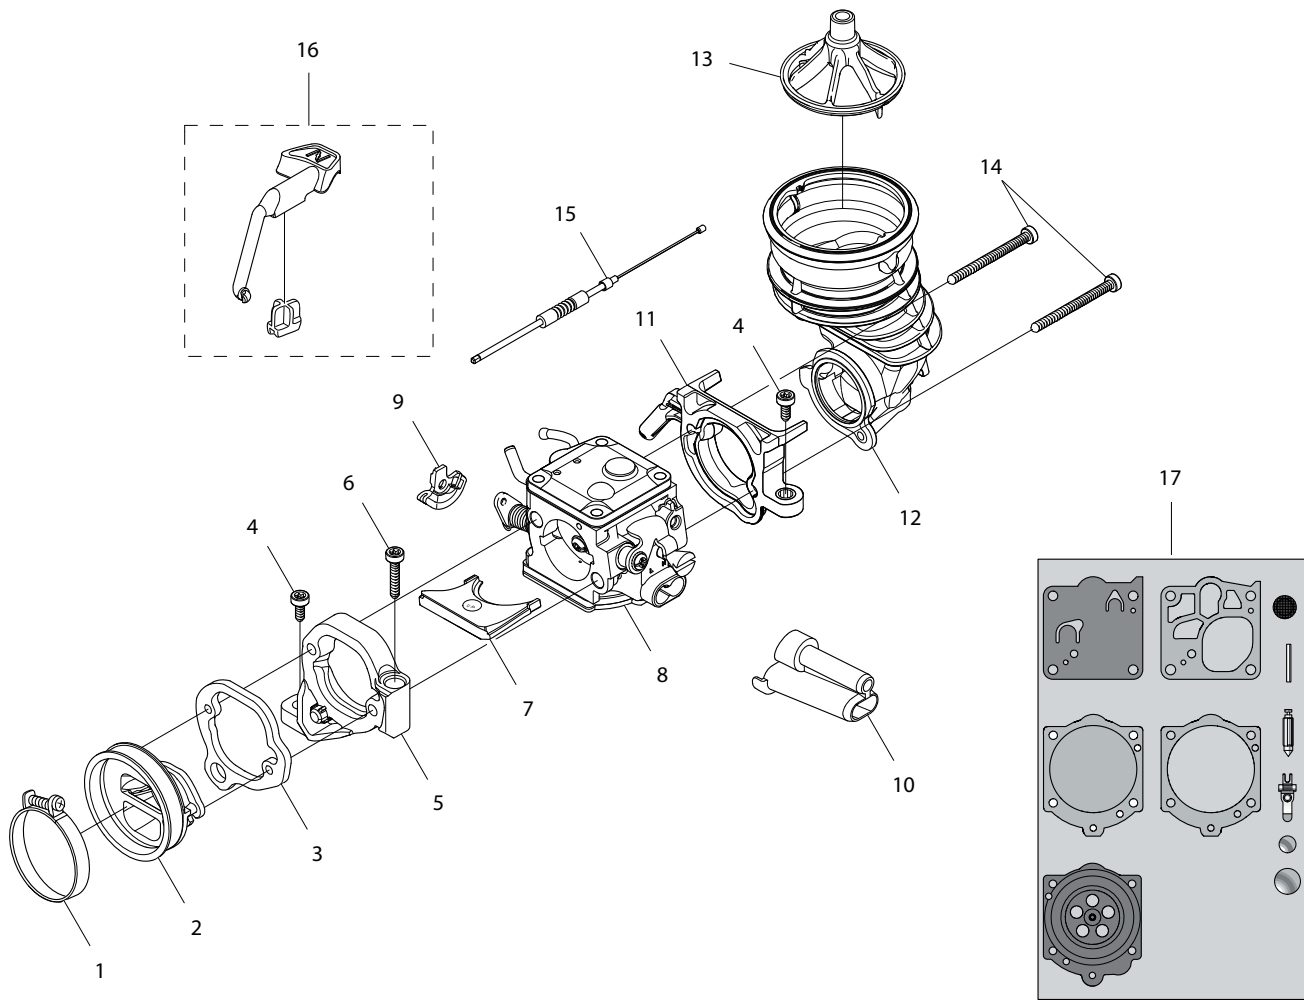

Key #	Part No.	Description	MSRP
I01	544069	INLET BOOT CLAMP	$9.80
I02	544070	INLET BOOT	$66.30
I03	544071	FLANGE	$18.60
I04	544072	FLANGE CLUTCH SIDE SCREW	$3.45
I05	544073	FLANGE BRACKET	$19.60
I06	544065	SCREW	$3.45
I07	544074	SEPARATOR PLATE	$25.05
I08	544075	CARBURETOR (WALBRO RWJ-5A)	$330.00
I09	544111	THROTTLE CABLE LEVER	$4.45
I10	544116	ADJUSTMENT GUIDE	CALL
I11	544112	MANIFOLD BRACKET	$6.80
I12	544113	AIR INTAKE MANIFOLD	$22.95
I13	544114	AIR FILTER BRACKET	$9.80
I14	544115	CARBURETOR MOUNTING SCREW	$4.45
I15	543975	THROTTLE CABLE ASSEMBLY	$49.00
I16	544117	CHOKE LEVER	$13.25
I17	544118	CARBURETOR REPAIR KIT	CALL