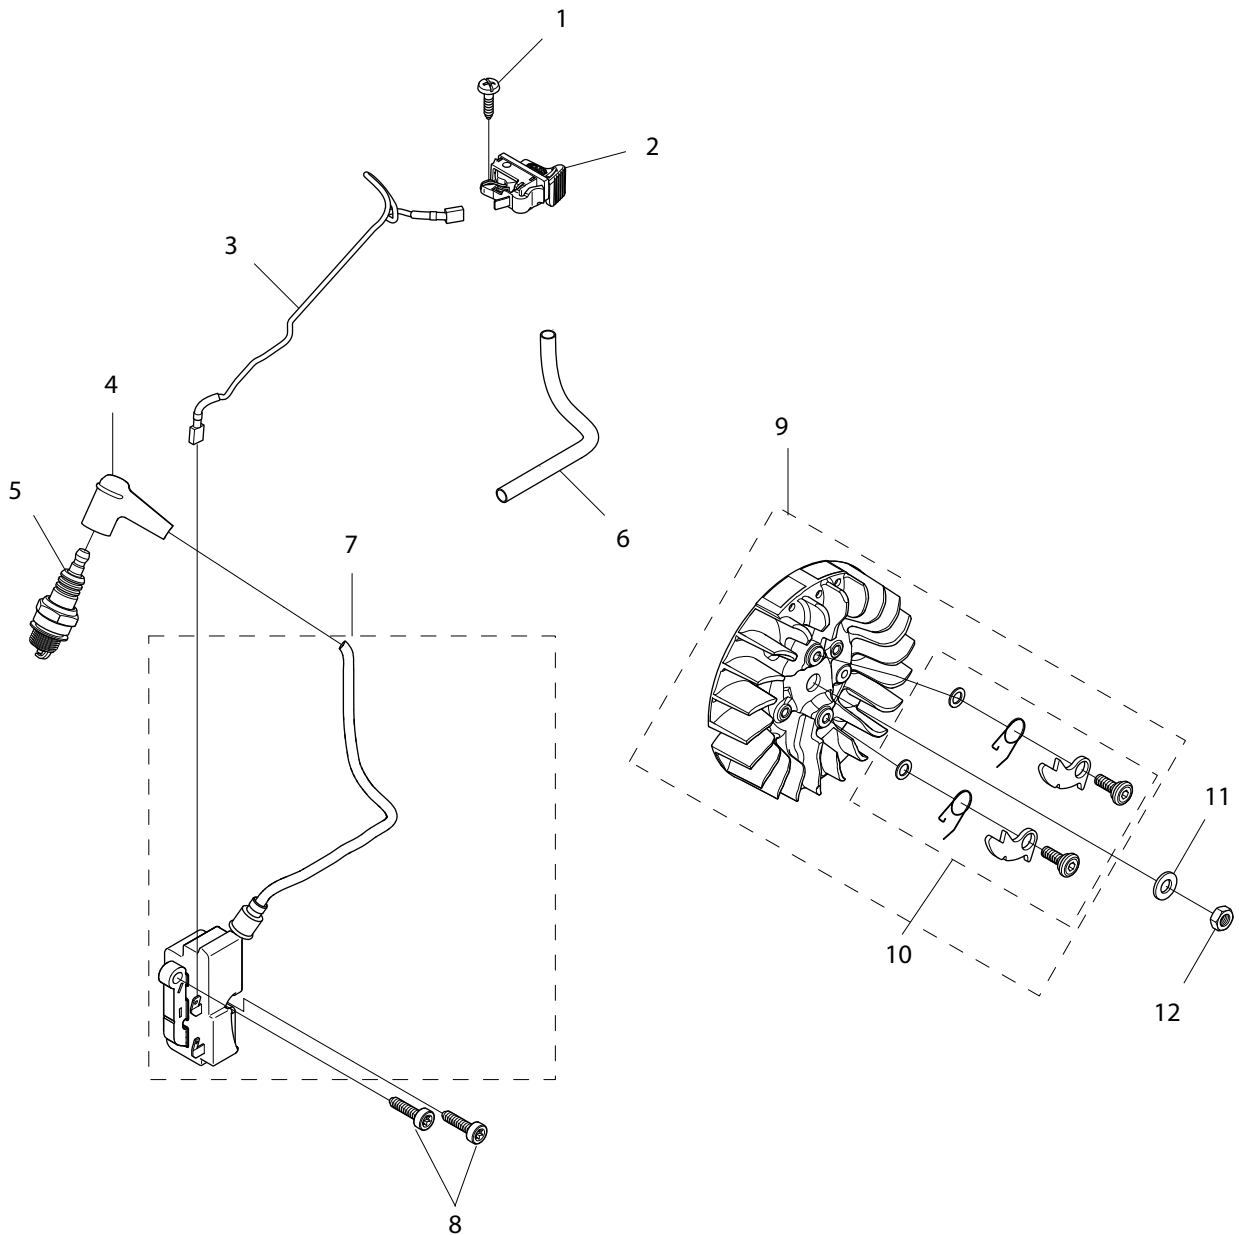

Key #	Part No.	Description	MSRP
B01	544030	STOP SWITCH SCREW	$2.35
B02	544031	STOP SWITCH	$21.95
B03	544032	STOP SWITCH CABLE	$9.80
B04	544033	SPARK PLUG CAP	$26.10
B05	544034	SPARK PLUG	$4.15
B06	544035	PROTECTIVE SLEEVE	$12.15
B07	544036	IGNITION MODULE	$147.00
B08	544038	IGNITION MODULE SCREW	$4.45
B09	544053	FLYWHEEL	$290.00
B10	544125	STARTER PAWL KIT (INCL. TWO OF EACH ITEM)	$46.70
B11	544058	STARTER WASHER	$3.45
B12	544059	STARTER NUT	$4.45