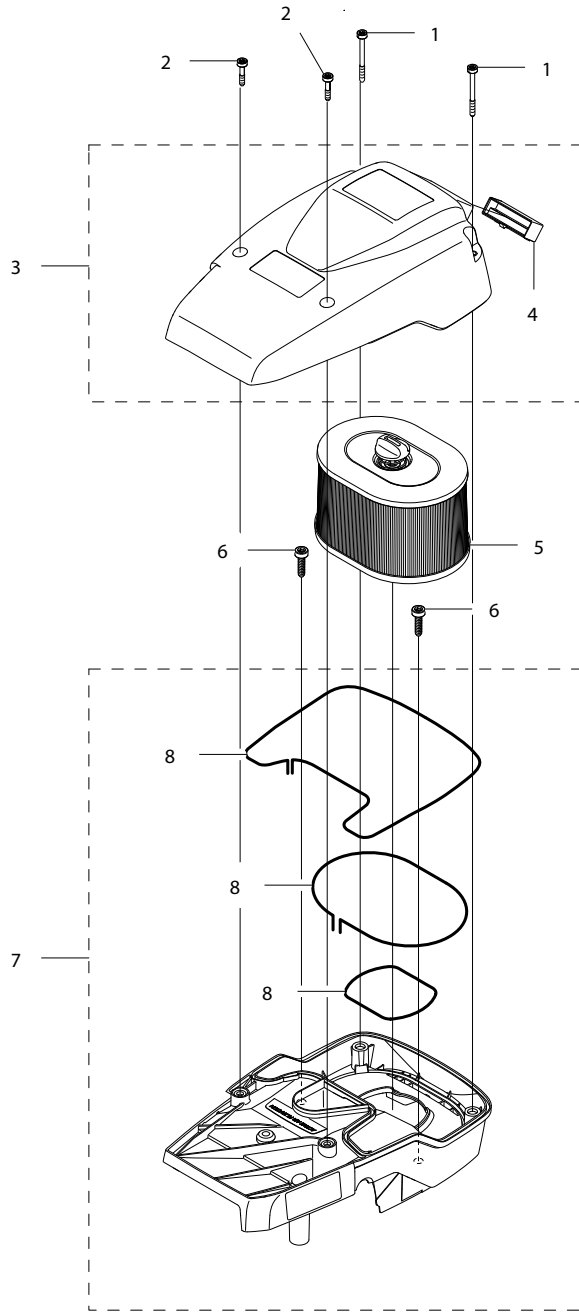

Key #	Part No.	Description	MSRP
D01	543899	SIDE COVER ASSEMBLY	\$204.00
D02	543900	SIDE COVER NUT	\$23.00
D03	543901	SIDE COVER NUT CIRCLIP	\$2.00
D04	543902	TENSIONER COVER PLATE SCREW	\$12.00
D05	543903	SCREW, SIDE COVER CAP	\$.50
D06	543904	TENSIONER	\$70.00

Key #	Part No.	Description	MSRP
F01	543929	CRANKCASE ASSEMBLY	\$640.00
F02	543930	CRANKCASE SCREW	\$2.25
F03	543931	SEALING RING	\$13.00
F04	543932	GUIDE BUSHING	\$3.25
F05	543933	CRANKCASE GASKET	\$25.00
F06	543934	MAIN BEARING	\$23.00
F07	543935	RUBBER BUSHING	\$3.25
F08	543936	GASKET KIT	\$30.00
F09	543937	CYLINDER BASE GASKET	\$3.25
F10	543938	MUFFLER GASKET	\$4.25
F11	544129	BAR STUD KIT	\$139.00
F12	543941	BAR BRACKET FASTENER	\$3.25

Key #	Part No.	Description	MSRP
I01	544069	INLET BOOT CLAMP	\$7.50
I02	544070	INLET BOOT	\$57.00
I03	544071	FLANGE	\$15.00
I04	544072	FLANGE CLUTCH SIDE SCREW	\$2.75
I05	544073	FLANGE BRACKET	\$16.00
I06	544065	SCREW	\$2.25
I07	544074	SEPARATOR PLATE	\$21.00
I08	544075	CARBURETOR (WALBRO RWJ-5A)	\$285.00
I09	544111	THROTTLE CABLE LEVER	\$3.25
I10	544116	ADJUSTMENT GUIDE	\$6.50
I11	544112	MANIFOLD BRACKET	\$5.50
I12	544113	AIR INTAKE MANIFOLD	\$19.00
I13	544114	AIR FILTER BRACKET	\$7.50
I14	544115	CARBURETOR MOUNTING SCREW	\$3.25
I15	543975	THROTTLE CABLE ASSEMBLY	\$42.00
I16	544117	CHOKE LEVER	\$10.50
I17	544118	CARBURETOR REPAIR KIT	\$73.00