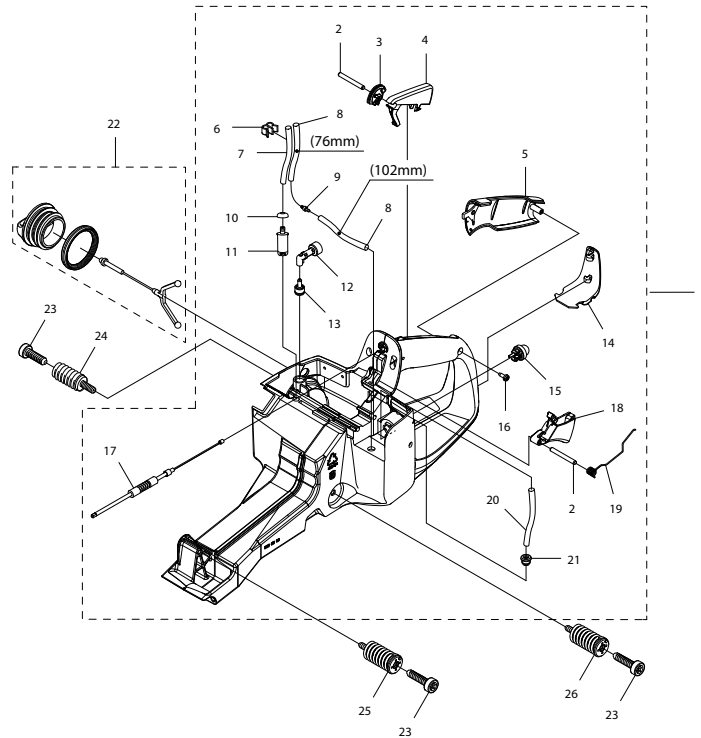

Key #	Part No.	Description	MSRP
K01	543812	FUEL TANK ASSEMBLY	$131.00
K02	543813	PARALLEL PIN	$2.00
K03	543814	CABLE LEVER	$2.75
K04	543815	THROTTLE LOCK OUT LEVER	$6.00
K05	543816	REAR HANDLE COVER	$7.00
K06	543818	CLIP	$1.00
K07	543993	FUEL LINE	$7.50
K08	543994	CHECK VALVE TUBE	$4.25
K09	543969	CHECK VALVE	$15.00
K10	543970	HOSE CLAMP	$3.25
K11	543971	FUEL FILTER	$10.50
K12	544990	TANK VENT ELBOW	$60.00
K13	544122	TANK VENT	$14.00
K14	543972	REAR HANDLE GROUND SUPPORT	$10.50
K15	543973	PURGE BULB	$17.00
K16	543974	REAR HANDLE SCREW	$1.75
K17	543975	THROTTLE CABLE ASSEMBLY	$42.00
K18	543976	THROTTLE TRIGGER	$5.50
K19	543977	TRIGGER SPRING	$4.50
K20	543995	PURGE BULB TUB	$4.25
K21	543978	GROMMET	$5.50
K22	543979	GAS TANK CAP ASSEMBLY	$10.50
K23	543981	SHOCK ABSORBER SCREW	$2.50
K24	543982	SHOCK ABSORBER CLUTCH SIDE	$15.00
K25	543983	SHOCK ABSORBER FRONT	$21.00
K26	543984	SHOCK ABSORBER FLYWHEEL SIDE	$23.00