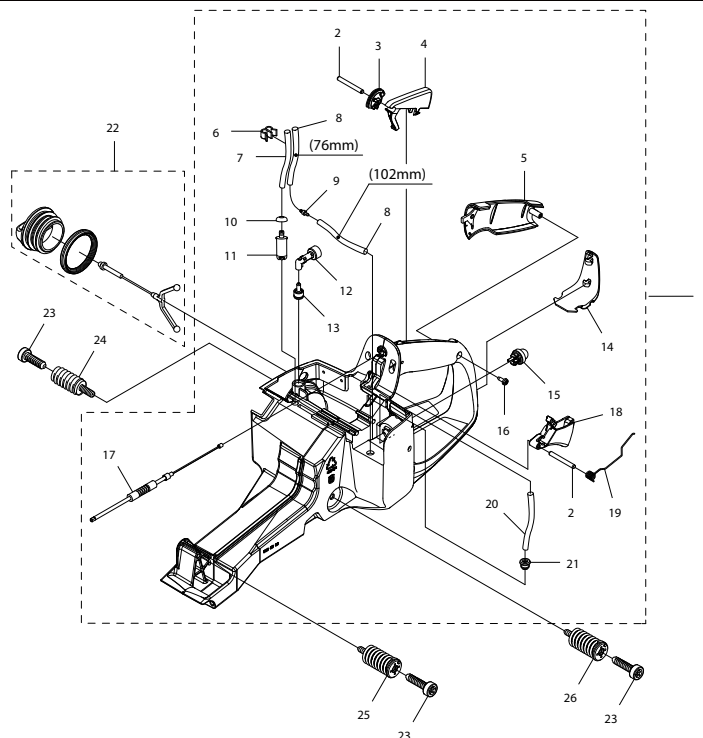

Key #	Part No.	Description	MSRP
K01	543812	FUEL TANK ASSEMBLY	$152.00
K02	543813	PARALLEL PIN	$3.35
K03	543814	CABLE LEVER	$3.35
K04	543815	THROTTLE LOCK OUT LEVER	$7.70
K05	543816	REAR HANDLE COVER	$8.80
K06	543818	CLIP	CALL
K07	543993	FUEL LINE	$9.80
K08	543994	CHECK VALVE TUBE	$5.80
K09	543969	CHECK VALVE	$18.60
K10	543970	HOSE CLAMP	$4.45
K11	543971	FUEL FILTER	$13.25
K12	544990	TANK VENT ELBOW	$69.60
K13	544122	TANK VENT	$18.60
K14	543972	REAR HANDLE GROUND SUPPORT	$13.25
K15	543973	PURGE BULB	$20.65
K16	543974	REAR HANDLE SCREW	$2.35
K17	543975	THROTTLE CABLE ASSEMBLY	$49.00
K18	543976	THROTTLE TRIGGER	$6.80
K19	543977	TRIGGER SPRING	$5.80
K20	543995	PURGE BULB TUB	$5.80
K21	543978	GROMMET	CALL
K22	543979	GAS TANK CAP ASSEMBLY	$13.25
K23	543981	SHOCK ABSORBER SCREW	$3.45
K24	543982	SHOCK ABSORBER CLUTCH SIDE	$42.05
K25	543983	SHOCK ABSORBER FRONT	$25.05
K26	543984	SHOCK ABSORBER FLYWHEEL SIDE	$27.40