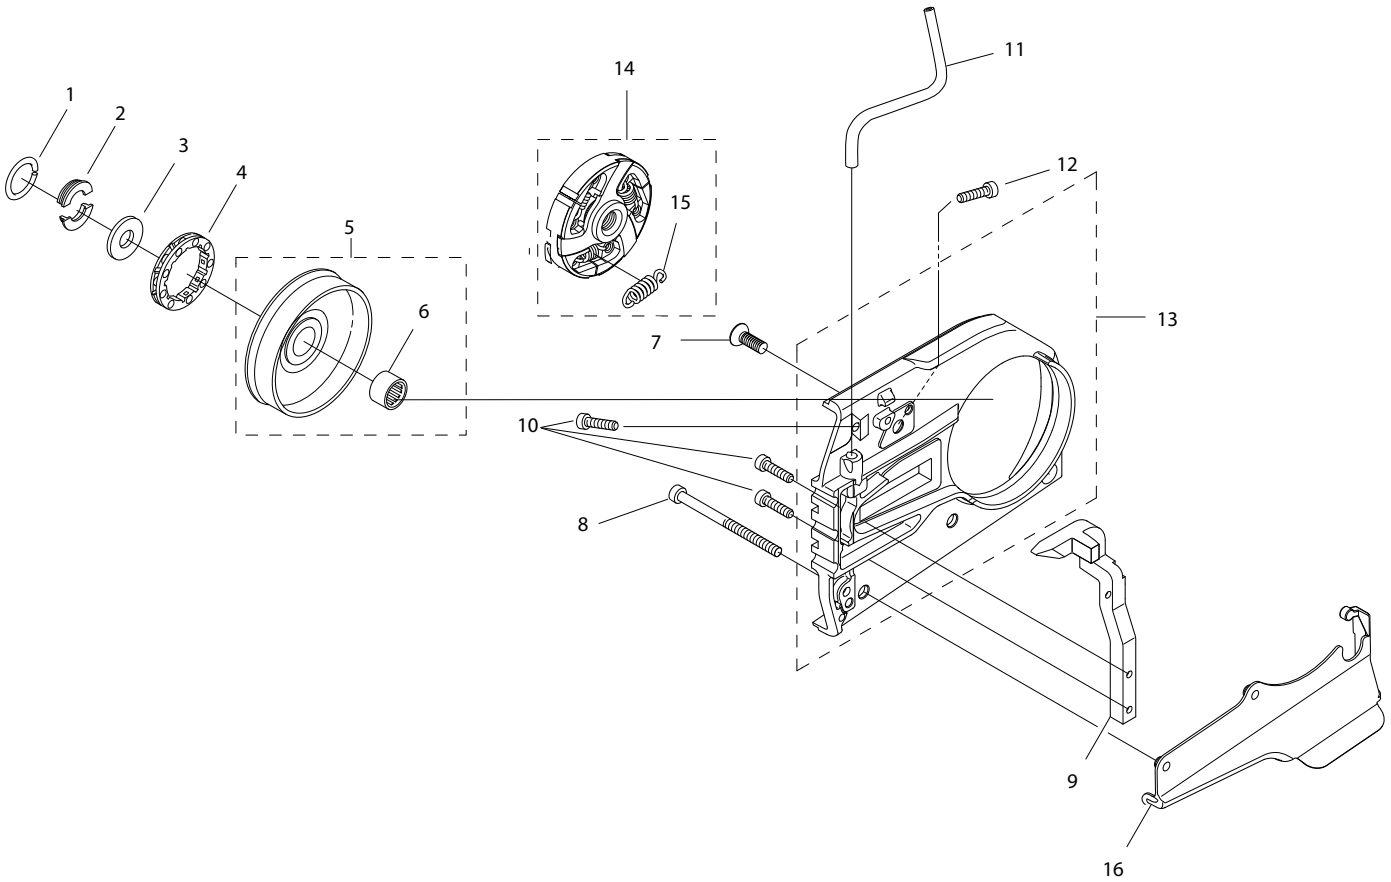

Key #	Part No.	Description	MSRP
C01	543905	RETAINING RING	$3.35
C02	551384	SPLIT RETAINER, 695 (PAIR)	$15.30
C03	543907	SPACER	$15.30
C04	525496	695F4 FORCE4™ SPROCKET	$21.95
C04	70949	695GC RIM SPROCKET	$15.15
C05	543909	CLUTCH CUP	$152.00
C06	543910	NEEDLE BEARING	$18.50
C07	543911	BAR BRACKET SCREW	$5.60
C08	543912	CRANK CASE BOLT	$15.30
C09	544130	WALLWALKER®	$162.00
C10	543920	WALLWALKER® SCREW	$5.60
C11	543915	WATER PIPE	$15.30
C12	546548	WATER PIPE SCREW	$2.35
C13	543916	BAR BRACKETS	$225.00
C14	547856	CLUTCH KIT	$243.00
C15	543928	CLUTCH SPRING	$7.70
C16	544137	SHIELD	$11.15