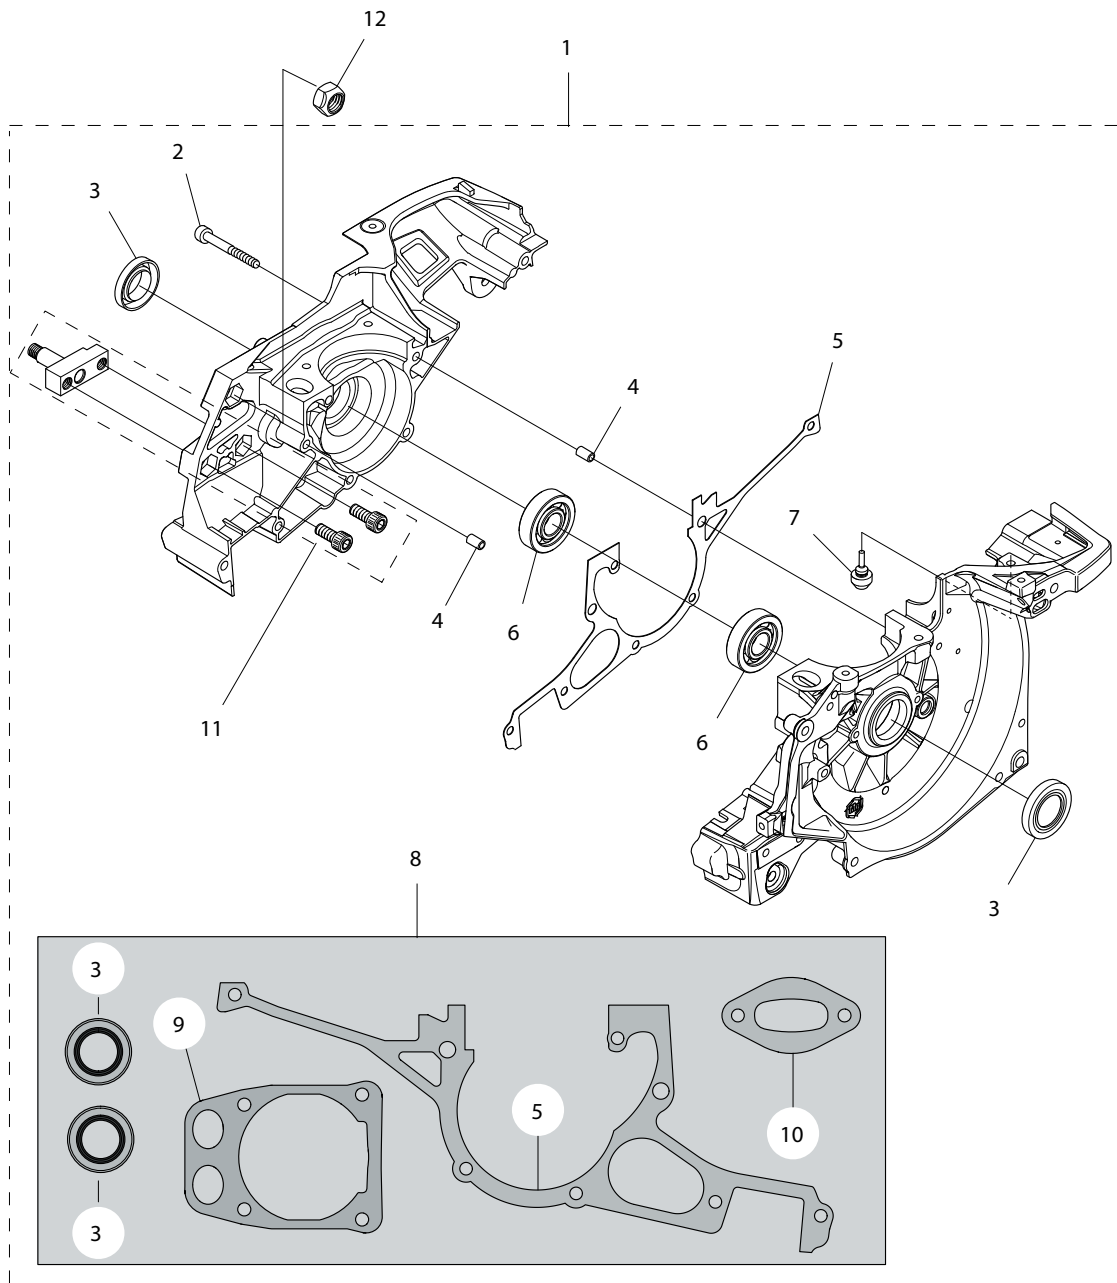

Key #	Part No.	Description	MSRP
F01	543929	CRANKCASE ASSEMBLY	CALL
F02	543930	CRANKCASE SCREW	$3.45
F03	543931	SEALING RING	$15.30
F04	543932	GUIDE BUSHING	$4.45
F05	543933	CRANKCASE GASKET	$29.40
F06	543934	MAIN BEARING	$27.40
F07	543935	RUBBER BUSHING	$4.45
F08	543936	GASKET KIT	$34.85
F09	543937	CYLINDER BASE GASKET	$4.45
F10	543938	MUFFLER GASKET	$5.80
F11	544129	BAR STUD KIT	$84.55
F12	543941	BAR BRACKET FASTENER	$4.45