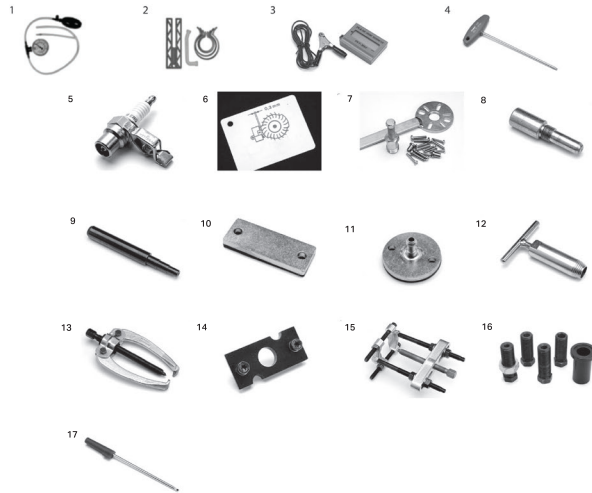

SERVICE ITEMS

695GC Gas Concrete Saw

Key #	Part No.	Description	MSRP
1	71541	Pressure Gauge Bulb	\$70.60
2	71543	Cylinder Assembly Clamps & Piston Stop	\$14.95
3	71565	Electronic Tachometer	\$331.00
4	546191	Workshop Key Torx T27	\$28.40
5	546192	Test Spark Plug	\$21.95
6	546193	Air Gap Gauge	\$4.45
7	546194	Flywheel Puller	\$55.45
8	547277	Piston Stop	\$2.35
9	546196	Wrist Pin Punch	\$19.60
10	546197	Cylinder Seal, Exhaust	\$22.95
11	546198	Cylinder Seal, Inlet Port	\$68.30
12	546289	Puller, Sealing Ring	\$43.35
13	546292	Universal Puller	\$164.00
14	546293	Grip Plate	\$89.90
15	546294	Bearing Puller	CALL
16	546295	Bearing Press	\$152.00
17	546307	Screwdriver, Idle	\$6.80
not shown	546659	Clutch Tool	\$42.35
not shown	544120	Flat Blade Srench	\$15.30
not shown	544119	Torque Srench	\$15.30
not shown	550321	Tuning screwdriver	#N/A
not shown	70249	14T Bar Nose Sprocket Repair Kit (for 695GC)	CALL
not shown	530046	FORCE4™ Bar Nose Sprocket Repair Kit (for 695F4)	CALL
not shown	571227	OIL, 2-STROKE 2.6 OZ(6-PACK)	\$12.90
not shown	571228	OIL, 2-STROKE 2.6 OZ (24-PACK)	CALL

Key #	Part No.	Description	MSRP
G01	543952	CRANKSHAFT ASSEMBLY	\$319.00
G02	543934	MAIN BEARING	\$27.40
G03	543953	CRANKSHAFT SHIELD	\$25.05
G04	543949	NEEDLE BEARING	\$19.60

Key #	Part No.	Description	MSRP
I01	544069	INLET BOOT CLAMP	\$9.80
I02	544070	INLET BOOT	\$66.30
I03	544071	FLANGE	\$18.60
I04	544072	FLANGE CLUTCH SIDE SCREW	\$3.45
I05	544073	FLANGE BRACKET	\$19.60
I06	544065	SCREW	\$3.45
I07	544074	SEPARATOR PLATE	\$25.05
I08	544075	CARBURETOR (WALBRO RWJ-5A)	\$330.00
I09	544111	THROTTLE CABLE LEVER	\$4.45
I10	544116	ADJUSTMENT GUIDE	CALL
I11	544112	MANIFOLD BRACKET	\$6.80
I12	544113	AIR INTAKE MANIFOLD	\$22.95
I13	544114	AIR FILTER BRACKET	\$9.80
I14	544115	CARBURETOR MOUNTING SCREW	\$4.45
I15	543975	THROTTLE CABLE ASSEMBLY	\$49.00
I16	544117	CHOKE LEVER	\$13.25
I17	544118	CARBURETOR REPAIR KIT	CALL