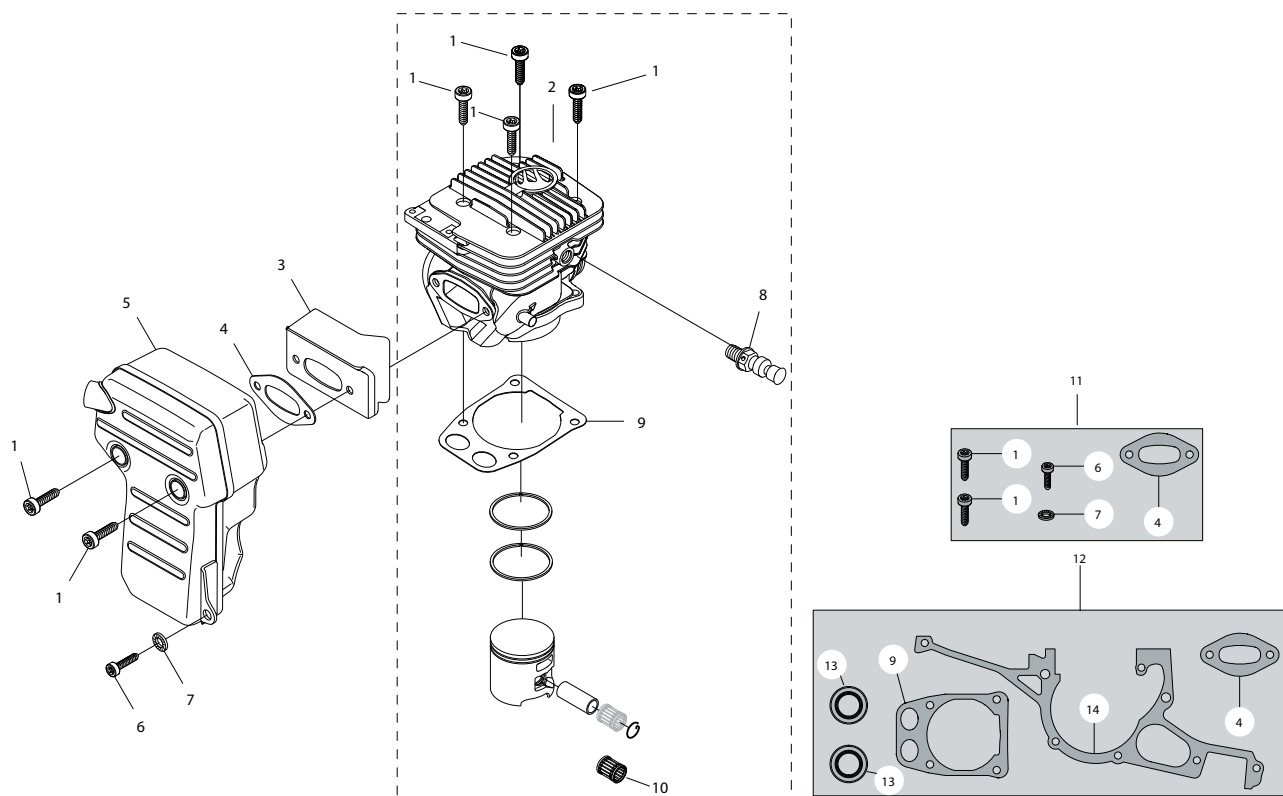

Key #	Part No.	Description	MSRP
A01	544013	STARTER COVER ASSEMBLY	\$159.00
A02	544127	STARTER PULLEY KIT	\$70.60
A03	543974	SCREW	\$2.35
A04	544021	RECOIL SPRING	\$25.05
A05	544023	STARTER CORD	\$18.60
A06	544024	STARTER HANDLE	\$11.15
A07	544012	SCREW	\$3.45
A08	544026	STARTER COVER SHIELD	\$12.15

Key #	Part No.	Description	MSRP
B01	544030	STOP SWITCH SCREW	\$2.35
B02	544031	STOP SWITCH	\$21.95
B03	544032	STOP SWITCH CABLE	\$9.80
B04	544033	SPARK PLUG CAP	\$26.10
B05	544034	SPARK PLUG	\$4.15
B06	544035	PROTECTIVE SLEEVE	\$12.15
B07	544036	IGNITION MODULE	\$147.00
B08	544038	IGNITION MODULE SCREW	\$4.45
B09	544053	FLYWHEEL	\$290.00
B10	544125	STARTER PAWL KIT (INCL. TWO OF EACH ITEM)	\$46.70
B11	544058	STARTER WASHER	\$3.45
B12	544059	STARTER NUT	\$4.45

Key #	Part No.	Description	MSRP
D01	543899	SIDE COVER ASSEMBLY	\$237.00
D02	543900	SIDE COVER NUT	\$27.20
D03	543901	SIDE COVER NUT CIRCLIP	\$3.35
D04	543902	TENSIONER COVER PLATE SCREW	\$14.15
D05	543903	SCREW, SIDE COVER CAP	\$1.25
D06	543904	TENSIONER	\$79.70