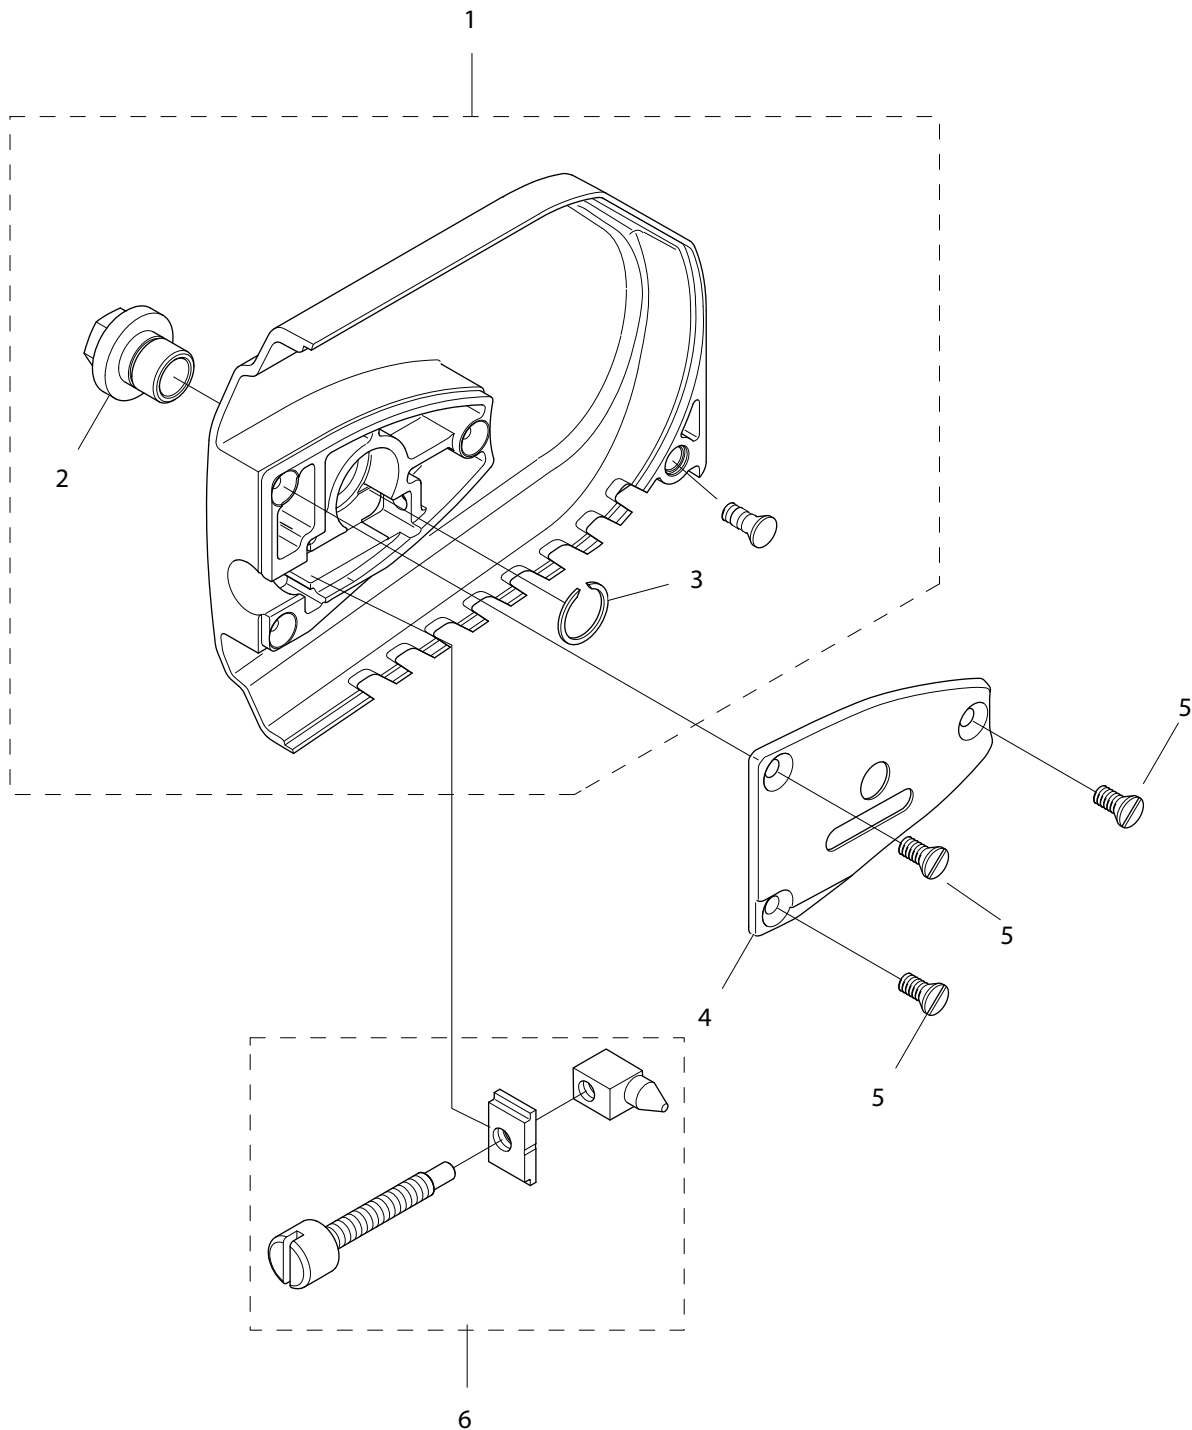

Key #	Part No.	Description	MSRP
D01	543899	SIDE COVER ASSEMBLY	$237.00
D02	543900	SIDE COVER NUT	$27.20
D03	543901	SIDE COVER NUT CIRCLIP	$3.35
D04	543902	TENSIONER COVER PLATE SCREW	$14.15
D05	543903	SCREW, SIDE COVER CAP	$1.25
D06	543904	TENSIONER	$79.70