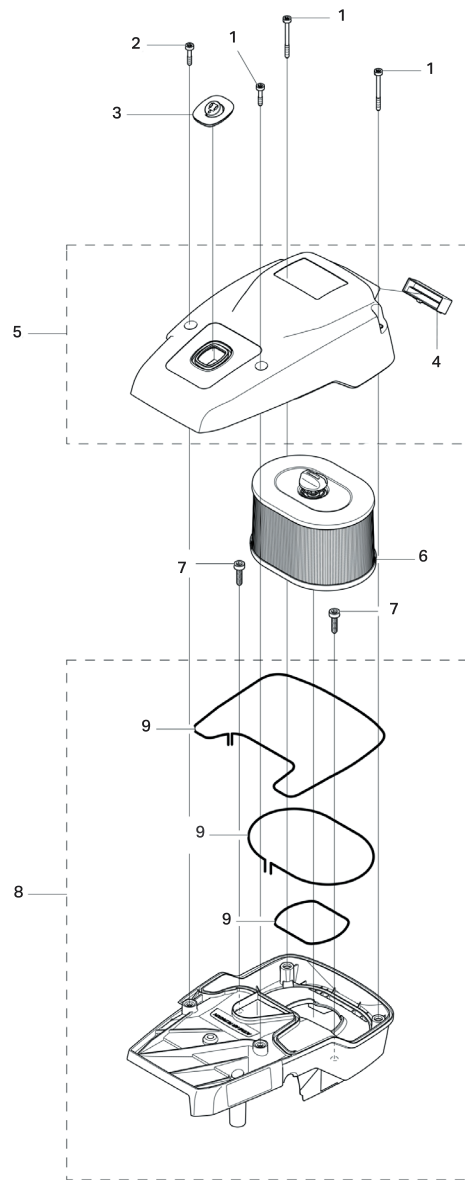

Key #	Part No.	Description	MSRP
D01	543899	SIDE COVER ASSEMBLY	\$237.00
D02	543900	SIDE COVER NUT	\$27.20
D03	543901	SIDE COVER NUT CIRCLIP	\$3.35
D04	543902	TENSIONER COVER PLATE SCREW	\$14.15
D05	543903	SCREW, SIDE COVER CAP	\$1.25
D06	543904	TENSIONER	\$79.70

Key #	Part No.	Description	MSRP
E01	543942	CYLINDER/MUFFLER SCREW	\$4.45
E02	545873	PISTON/CYLINDER KIT	CALL
E03	543844	HEAT DEFLECTOR	\$14.15
E04	543938	MUFFLER GASKET	\$5.80
E05	543845	MUFFLER	\$50.95
E06	543846	LOWER MUFFLER MOUNTING SCREW	\$3.35
E07	543847	MUFFLER MOUNTING WASHER	\$4.45
E08	543848	DECOMPRESSION VALVE	CALL
E09	543937	CYLINDER BASE GASKET	CALL
E10	543949	NEEDLE BEARING	\$19.60
E11	543936	GASKET KIT	\$34.85
E12	543931	SEALING RING	\$15.30
E13	543933	CRANKCASE GASKET	\$29.40

Key #	Part No.	Description	MSRP
G01	543952	CRANKSHAFT ASSEMBLY	\$319.00
G02	543934	MAIN BEARING	\$27.40
G03	543953	CRANKSHAFT SHIELD	\$25.05
G04	543949	NEEDLE BEARING	\$19.60

Key #	Part No.	Description	MSRP
I01	544069	INLET BOOT CLAMP	\$9.80
I02	544070	INLET BOOT	\$66.30
I03	544071	FLANGE	\$18.60
I04	544072	FLANGE CLUTCH SIDE SCREW	\$3.45
I05	544073	FLANGE BRACKET	\$19.60
I06	544065	SCREW	\$3.45
I07	544074	SEPARATOR PLATE	\$25.05
I08	544075	CARBURETOR (WALBRO RWJ-5A)	\$330.00
I09	544111	THROTTLE CABLE LEVER	\$4.45
I10	544116	ADJUSTMENT GUIDE	CALL
I11	544112	MANIFOLD BRACKET	\$6.80
I12	544113	AIR INTAKE MANIFOLD	\$22.95
I13	544114	AIR FILTER BRACKET	\$9.80
I14	544115	CARBURETOR MOUNTING SCREW	\$4.45
I15	543975	THROTTLE CABLE ASSEMBLY	\$49.00
I16	544117	CHOKE LEVER	\$13.25
I17	544118	CARBURETOR REPAIR KIT	CALL