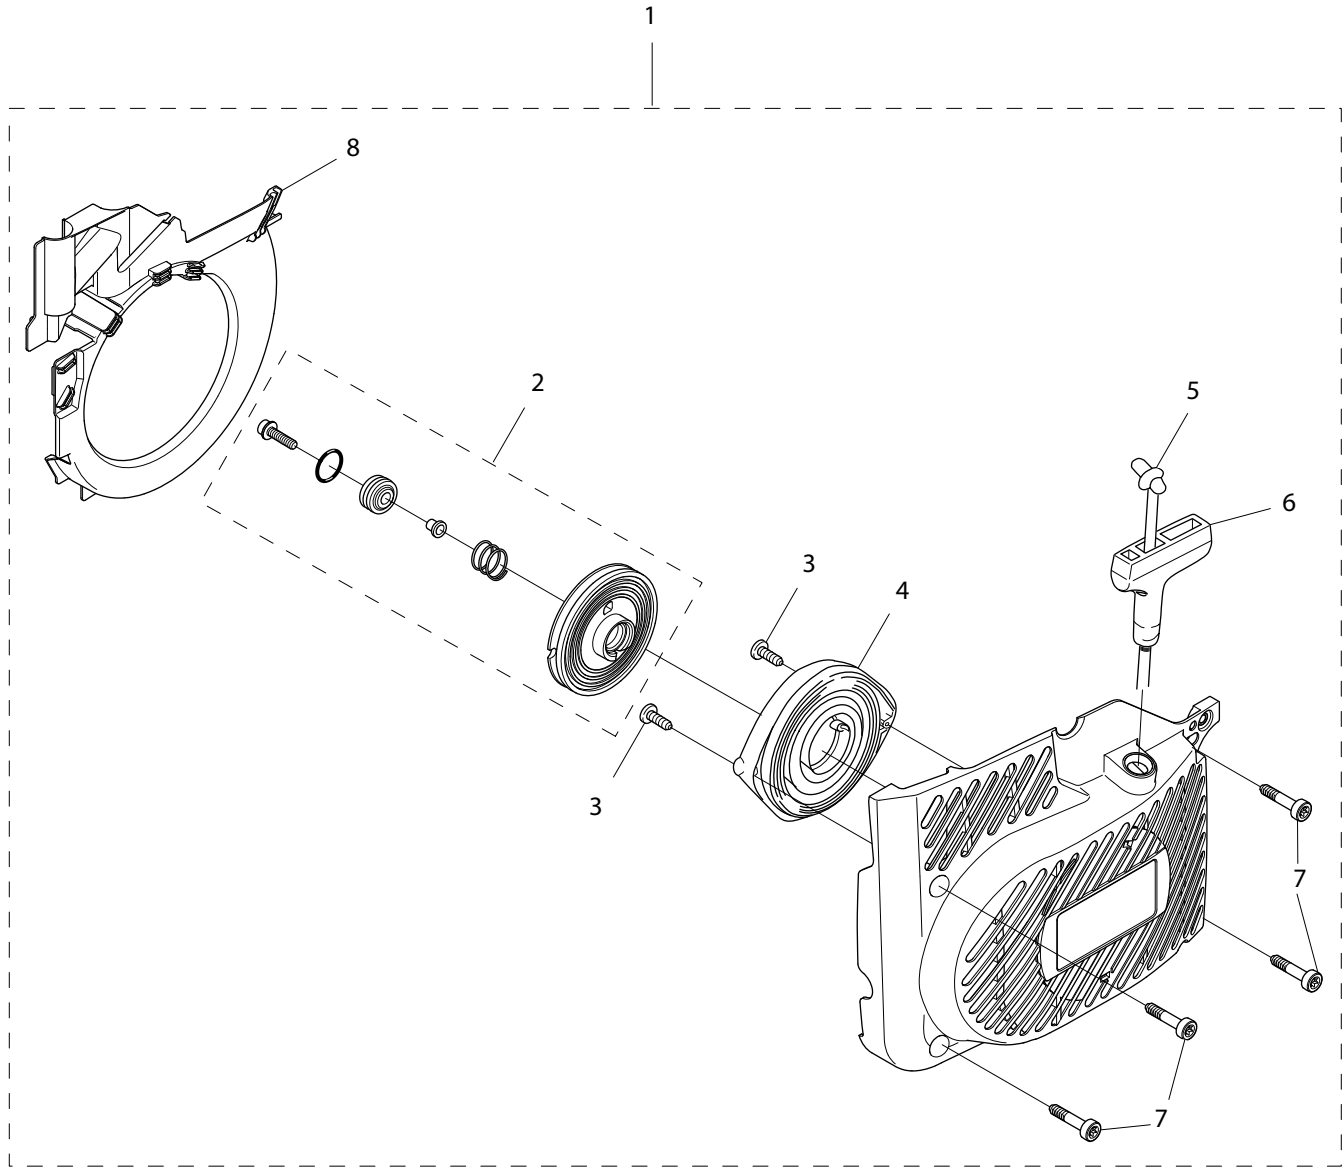

Key #	Part No.	Description	MSRP
A01	544013	STARTER COVER ASSEMBLY	$159.00
A02	544127	STARTER PULLEY KIT	$70.60
A03	543974	SCREW	$2.35
A04	544021	RECOIL SPRING	$25.05
A05	544023	STARTER CORD	$18.60
A06	544024	STARTER HANDLE	$11.15
A07	544012	SCREW	$3.45
A08	544026	STARTER COVER SHIELD	$12.15