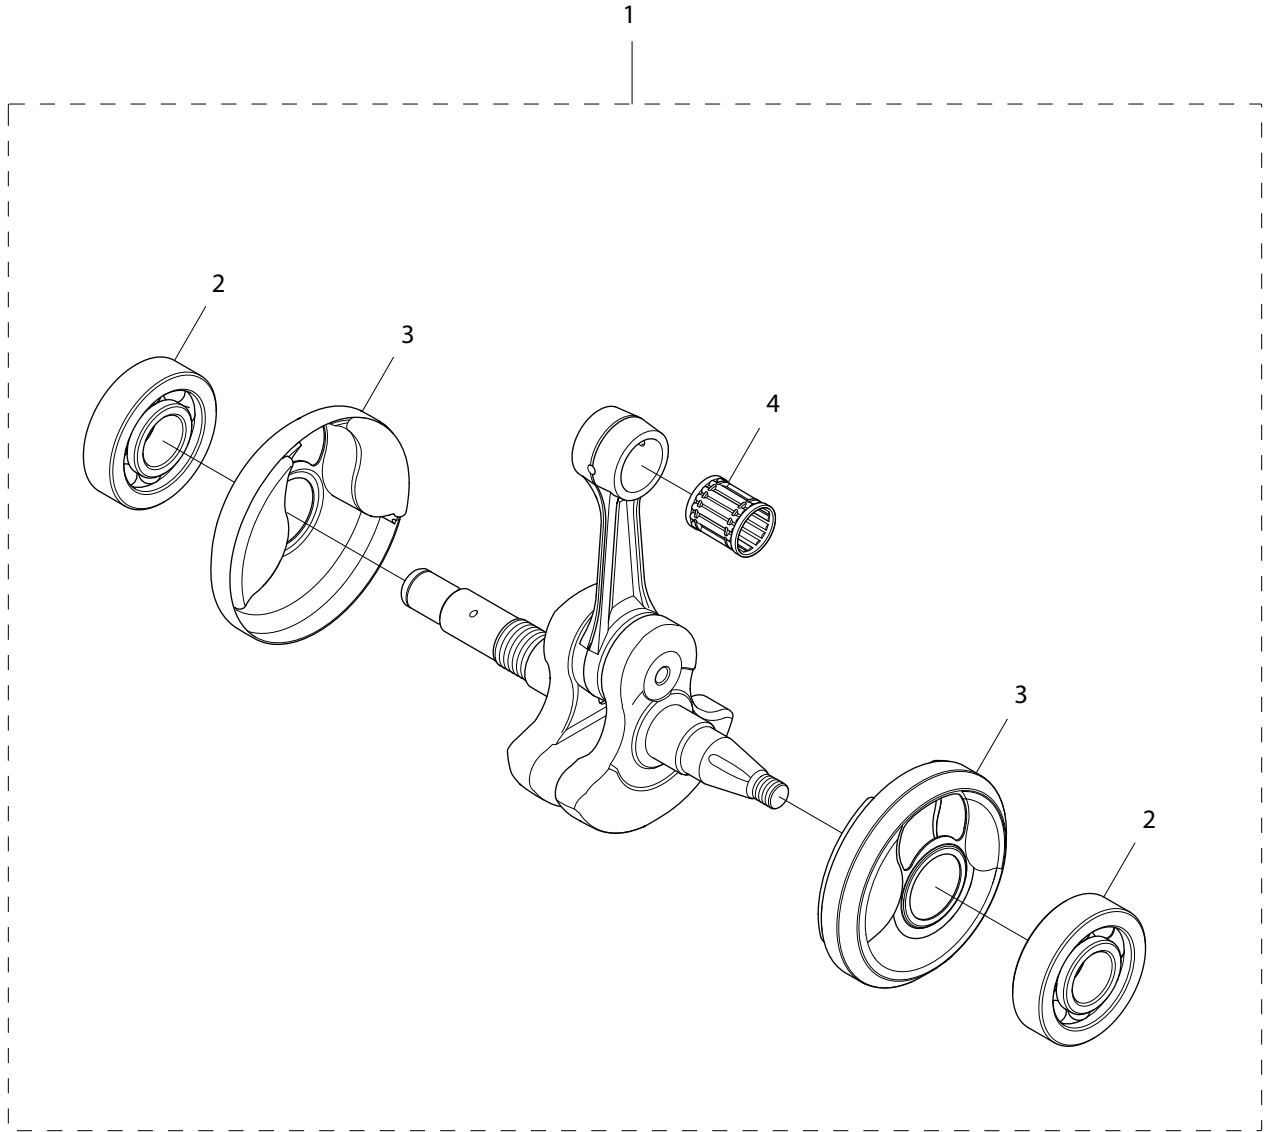

Key #	Part No.	Description	MSRP
G01	543952	CRANKSHAFT ASSEMBLY	$319.00
G02	543934	MAIN BEARING	$27.40
G03	543953	CRANKSHAFT SHIELD	$25.05
G04	543949	NEEDLE BEARING	$19.60