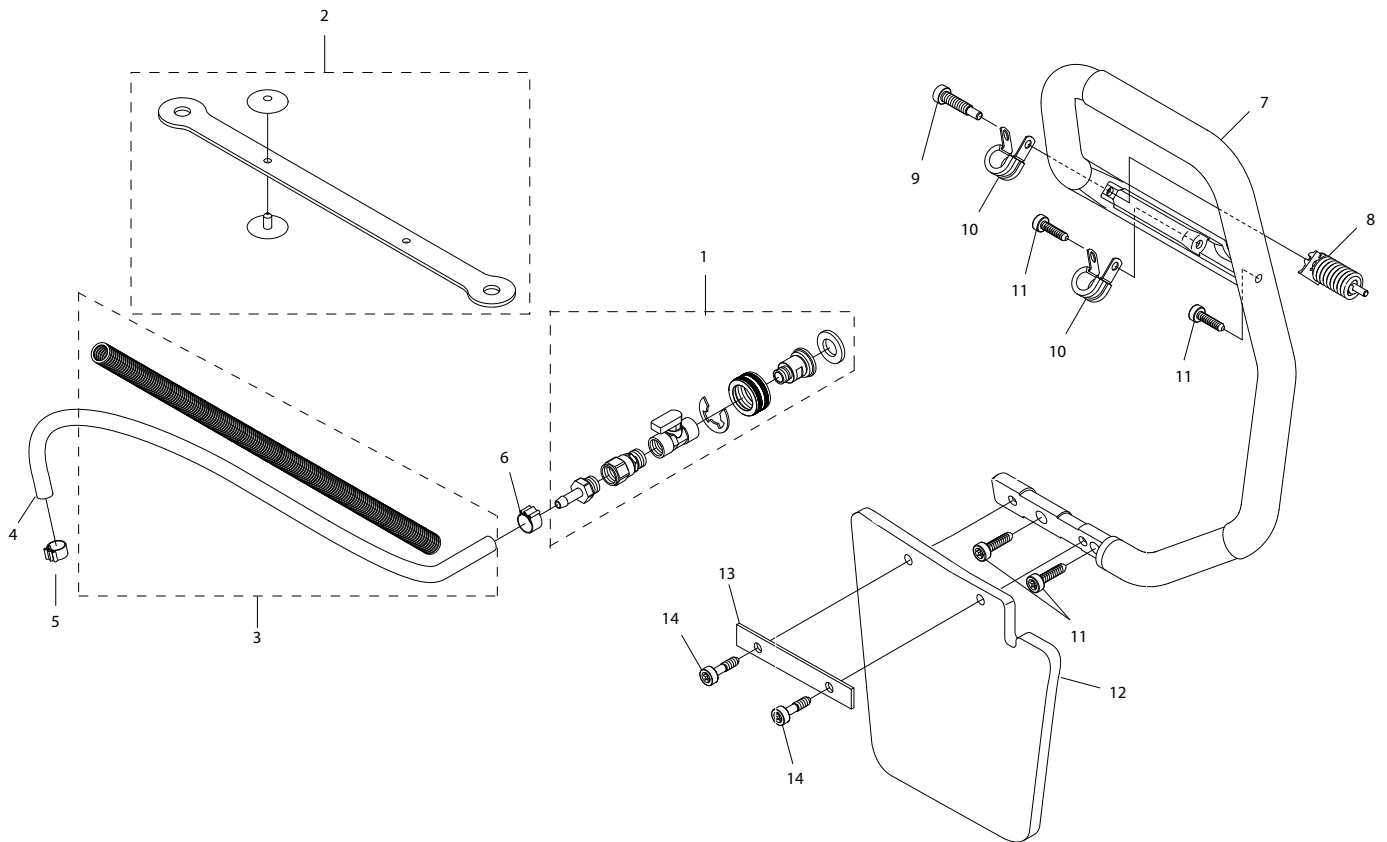

Key #	Part No.	Description	MSRP
L01	543996	WATER HOSE VALVE ASSEMBLY	$120.00
L02	547969	HOSE HANGER	$18.00
L03	543998	PROTECTIVE HOSE	$12.50
L04	543999	HOSE, WATER	$19.00
L05	544000	CLAMP, WATER HOSE	$5.50
L06	544001	CLAMP, WATER HOSE VALVE SIDE	$3.25
L07	544002	FRONT HANDLE	$450.00
L08	544003	SHOCK ABSORBER, FRONT HANDLE	$23.00
L09	543981	SCREW, SHOCK ABSORBERS	$2.50
L10	544008	CLIP, FRONT HANDLE	$4.50
L11	544009	SCREW, FRONT HANDLE	$3.25
L12	544010	GUARD FLAP	$23.00
L13	544011	BACKING PLATE, GUARD FLAP	$13.00
L14	544012	SCREW, GUARD FLAP	$2.75