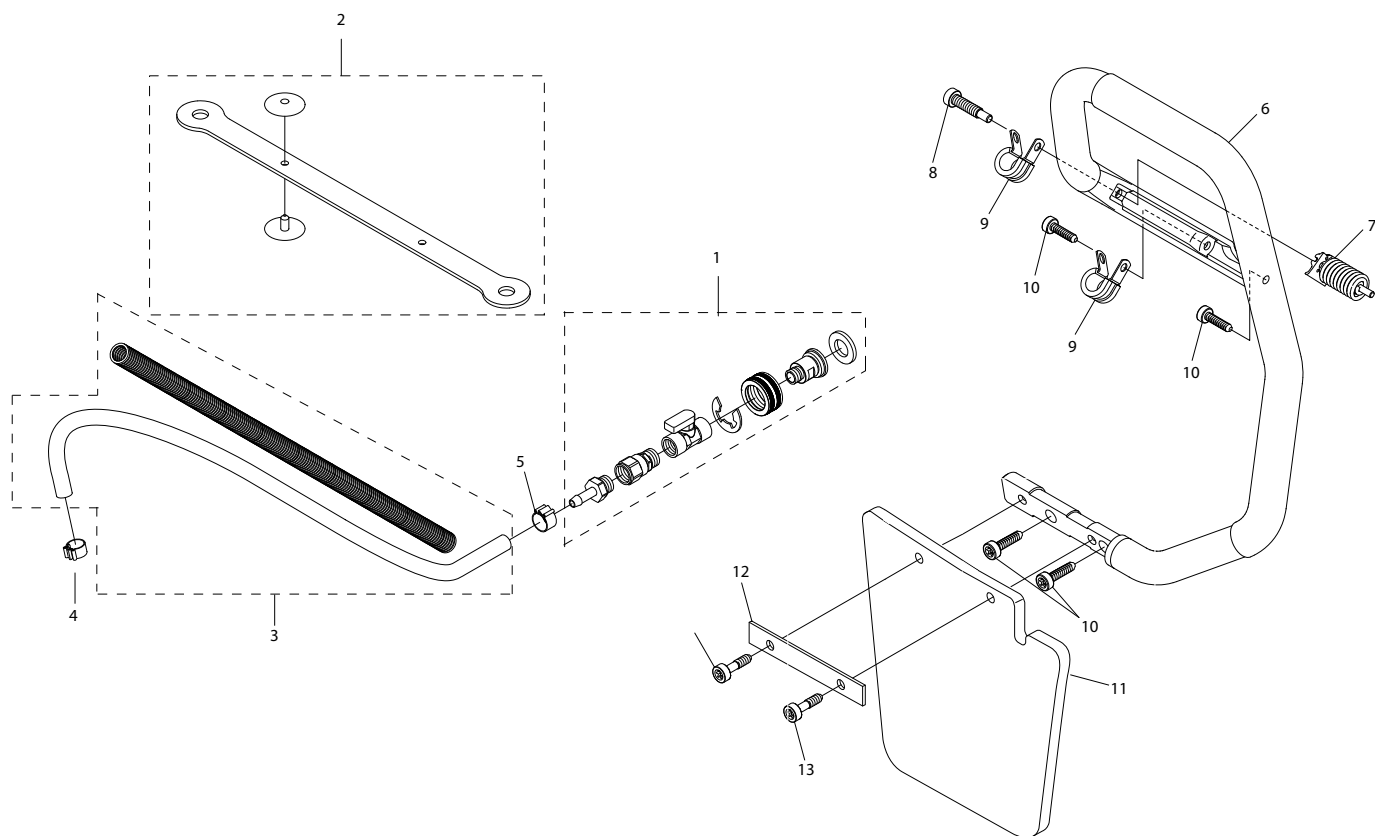

Key #	Part No.	Description	MSRP
L01	543996	WATER HOSE VALVE ASSEMBLY	$139.00
L02	547969	HOSE HANGER	$26.10
L03	543999	WATER HOSE WITH PROTECTIVE COVERING	$22.95
L04	544000	CLAMP, WATER HOSE	$6.80
L05	544001	CLAMP, WATER HOSE VALVE SIDE	$4.45
L06	544002	FRONT HANDLE	$520.00
L07	544003	SHOCK ABSORBER, FRONT HANDLE	$27.40
L08	543981	SCREW, SHOCK ABSORBERS	$3.45
L09	544008	CLIP, FRONT HANDLE	$5.80
L10	544009	SCREW, FRONT HANDLE	$4.45
L11	576679	MUD FLAP	$48.00
L12	544011	BACKING PLATE, MUD FLAP	$15.30
L13	544012	SCREW, MUD FLAP	$3.45