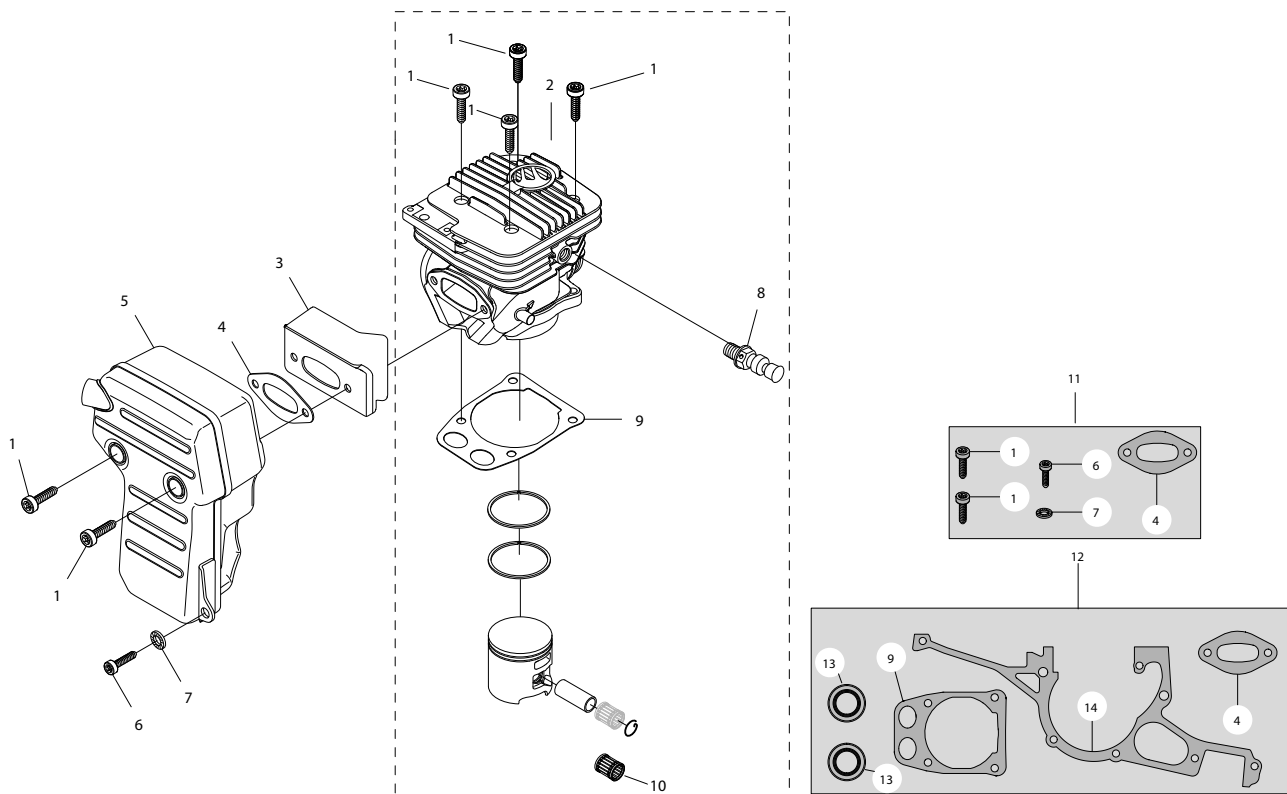

Key #	Part No.	Description	MSRP
E01	543942	CYLINDER/MUFFLER SCREW	$3.25
E02	545873	PISTON/CYLINDER KIT	$550.00
E03	543844	HEAT DEFLECTOR	$12.00
E04	543938	MUFFLER GASKET	$4.25
E05	543845	MUFFLER	$44.00
E06	543846	LOWER MUFFLER MOUNTING SCREW	$2.00
E07	543847	MUFFLER MOUNTING WASHER	$3.00
E08	543848	DECOMPRESSION VALVE	$41.00
E09	543937	CYLINDER BASE GASKET	$3.25
E10	543949	NEEDLE BEARING	$16.00
E11	543950	MUFFLER MOUNT KIT	$36.00
E12	543936	GASKET KIT	$30.00
E13	543931	SEALING RING	$13.00
E14	543933	CRANKCASE GASKET	$25.00