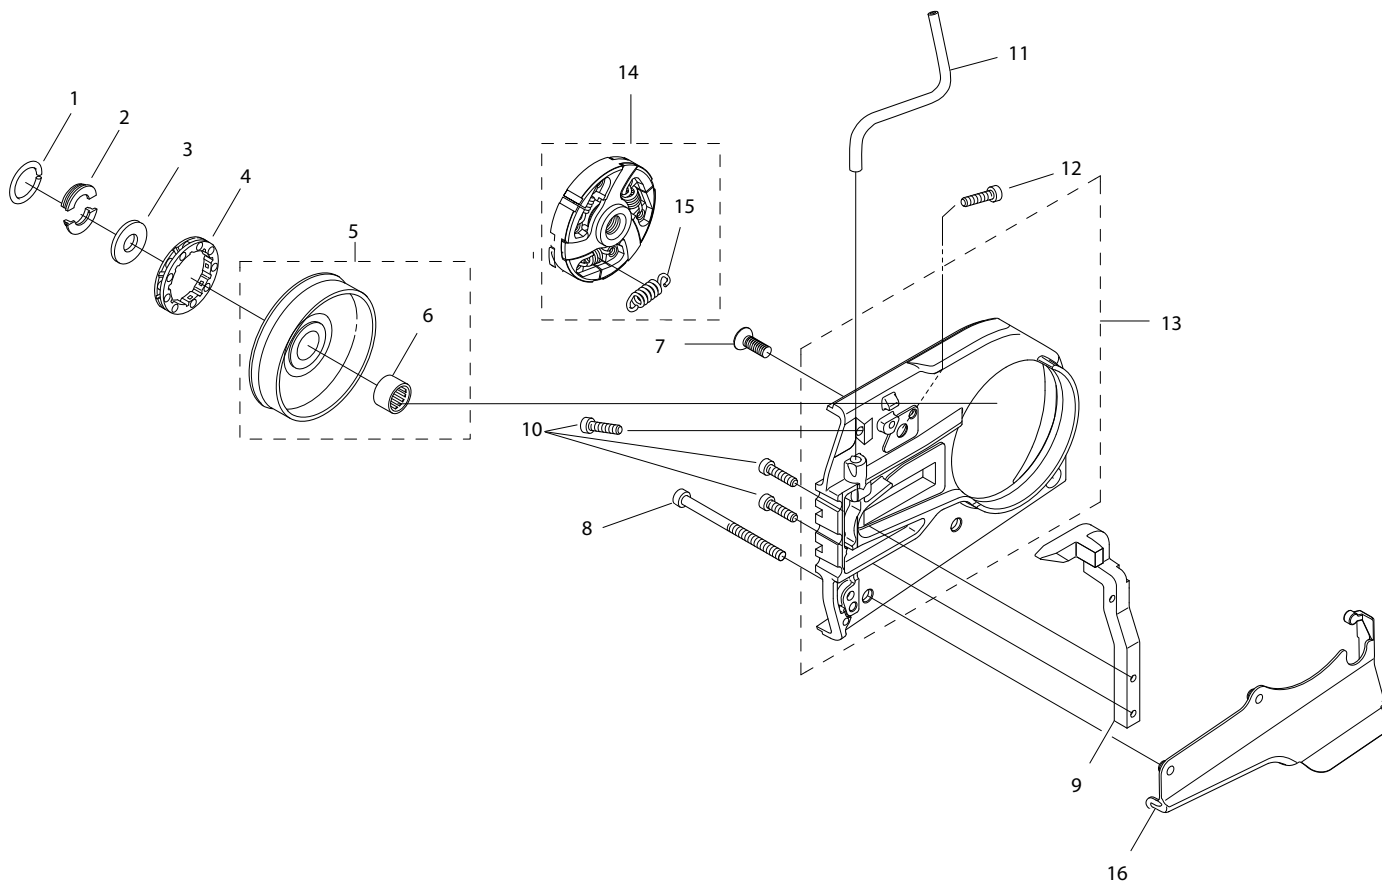

Key #	Part No.	Description	MSRP
C01	543905	RETAINING RING	$2.00
C02	543906	SPLIT RETAINER	$6.00
C03	543907	SPACER	$13.00
C04	525496	695F4 FORCE4™ SPROCKET	$32.00
C04	70949	695GC RIM SPROCKET	$20.00
C05	543909	CLUTCH CUP	$131.00
C06	543910	NEEDLE BEARING	$15.00
C07	543911	BAR BRACKET SCREW	$4.50
C08	543912	CRANK CASE BOLT	$13.00
C09	544130	WALLWALKER®	$131.00
C10	543920	WALLWALKER® SCREW	$4.00
C11	543915	WATER PIPE	$13.00
C12	546548	WATER PIPE SCREW	$1.75
C13	543916	BAR BRACKETS	$194.00
C14	547856	CLUTCH KIT	$180.00
C15	543928	CLUTCH SPRING	$6.50
C16	544137	SHIELD	$8.50