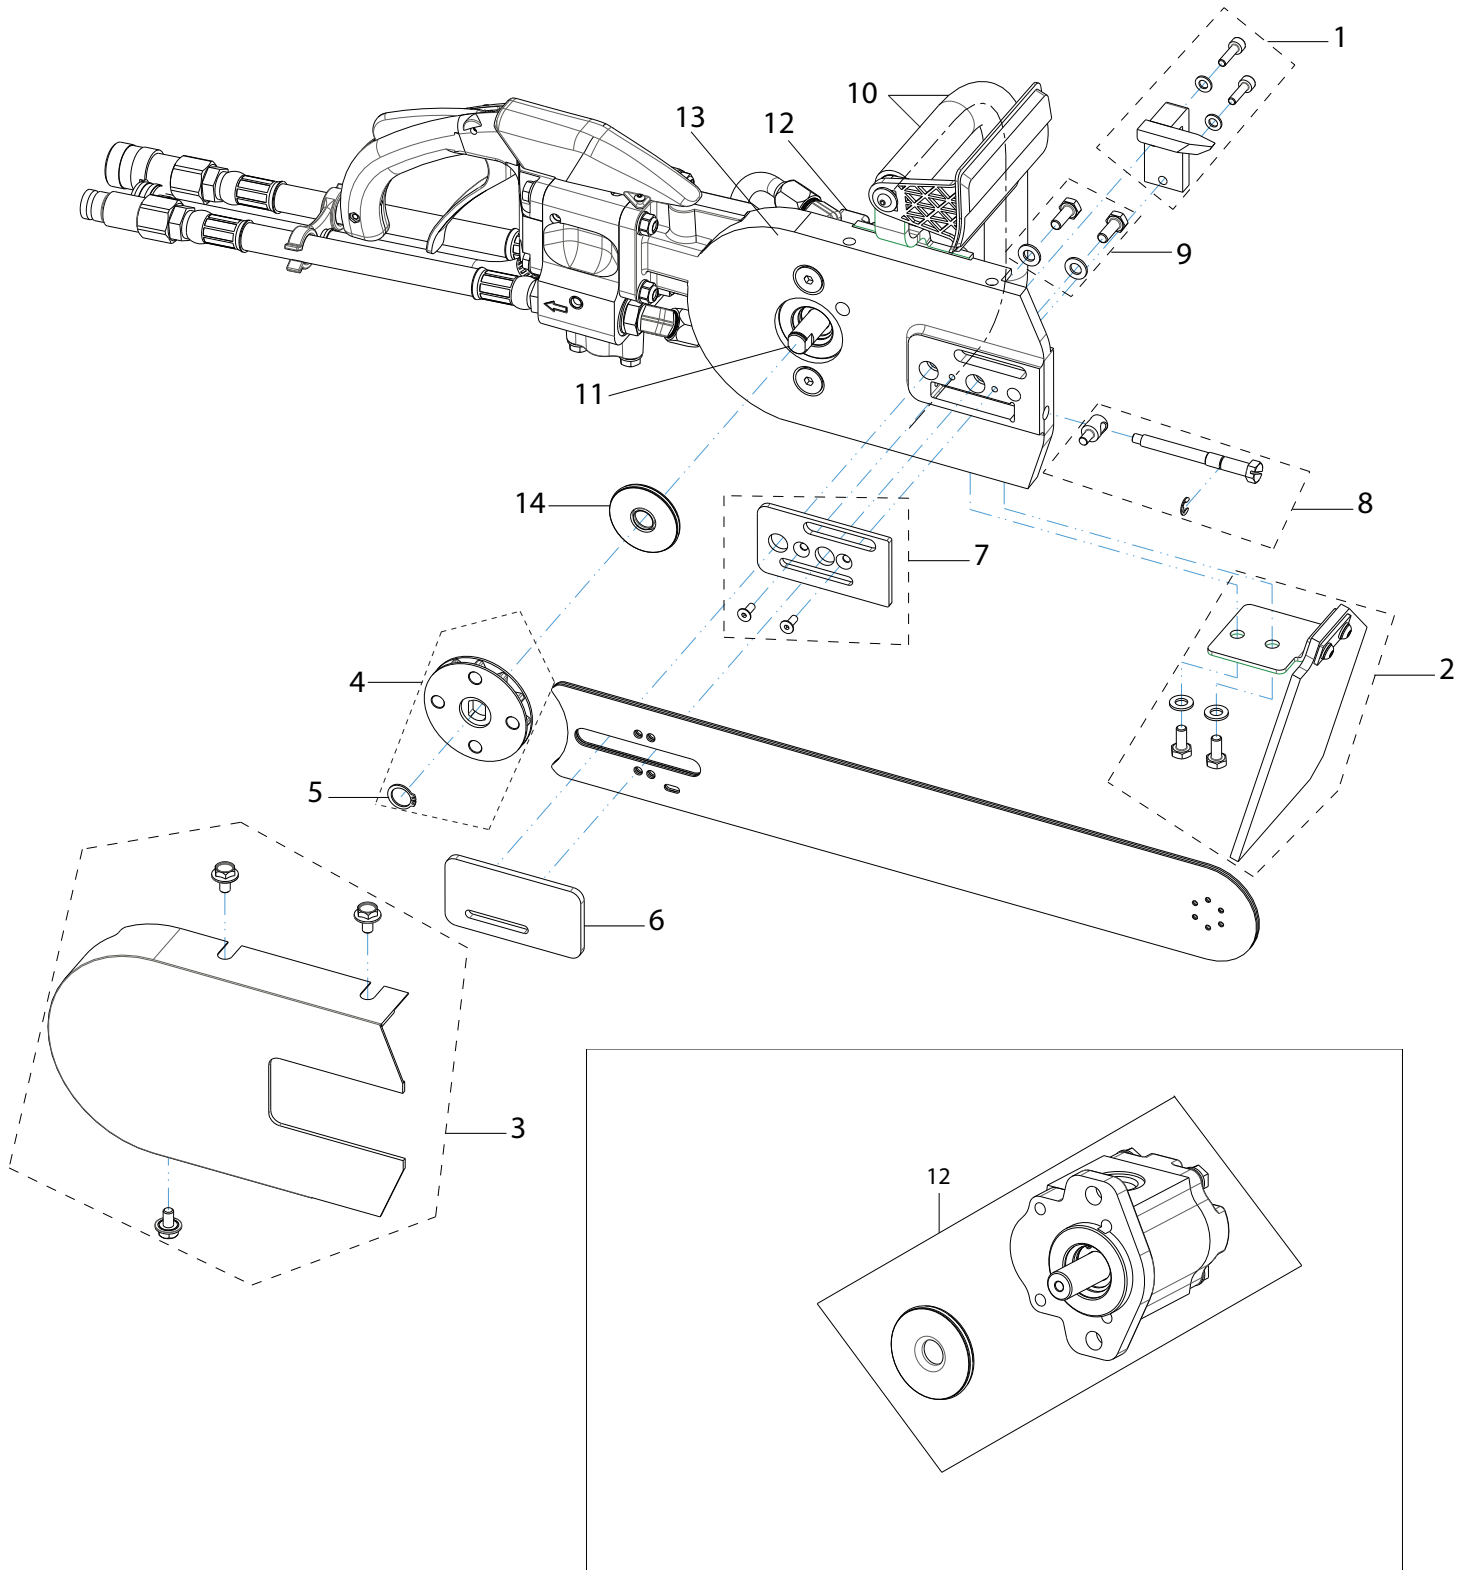

Key #	Part No.	Description	MSRP
1	524673	880F4-FL, 853PRO-FL WallWalker Spike Kit	$219.00
2	524652	880F4-FL, 853PRO-FL Guard Flap Assembly Kit	$55.00
3	532515	880F4-FL Side Cover Kit	$299.00
4	549761	880F4-FL Sprocket (includes Snap ring)	$215.00
5	549796	880F4-FL Snap ring	$14.00
6	524657	880F4-FL, 853PRO-FL Bar Clamp Plate Kit, includes Key #9	$46.00
7	523945	880F4-FL, 853PRO-FL Spacer Plate Kit	$290.00
8	523946	880F4-FL, 853PRO-FL Tensioner Kit	$50.00
9	524658	880F4-FL, 853PRO-FL Bar Clamp Bolt Kit	$15.00
10	523947	880F4-FL, 853PRO-FL Front Handle Kit	$257.00
11	549762	880F4-FL Shaft Kit w/ Motor Seals 8 gpm (30 lpm), includes Key #14	$435.00
11	549764	880F4-FL Shaft Kit w/ Motor Seals 12 gpm (45 lpm), includes Key #14	$435.00
12	549763	880F4-FL Replacement Motor Kit 8 gpm (30 lpm), includes Key #14	$495.00
12	549793	880F4-FL Replacement Motor Kit 12 gpm (45 lpm), includes Key #14	$495.00
13	532512	880F4-FL Mainframe Replacement Kit	$326.00
14	528563	External Shaft Seal	$54.00
		* All other replacement parts are the same as 880F4	
		**Replacement parts for Rear Handle and Trigger are listed on page 2