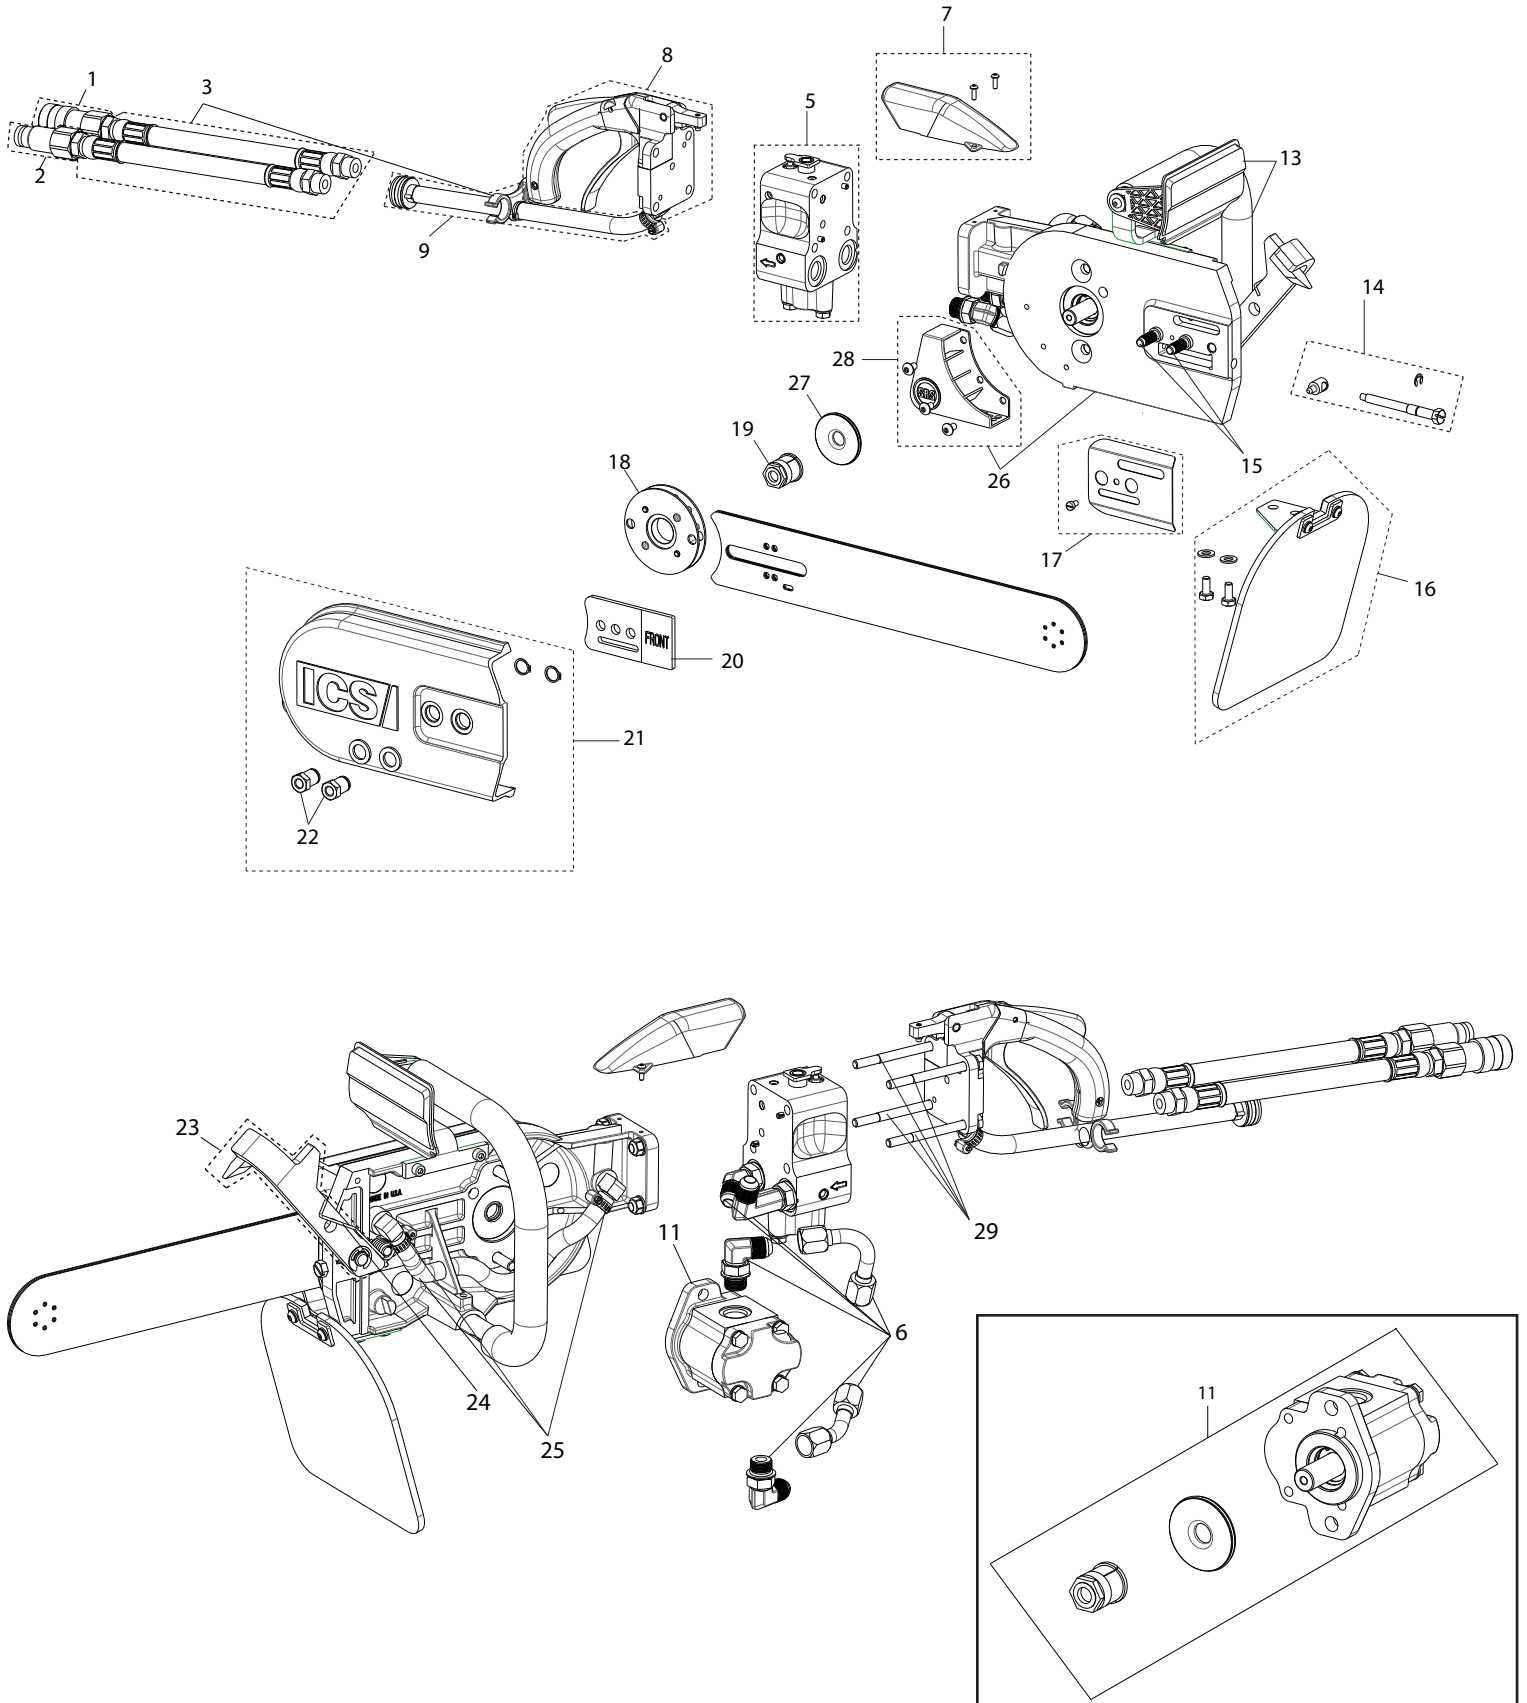

Replacement Parts & Accessories Price List

880F4 Series Hydraulic Concrete Saw (880F4 & 880F4-FL Flush Cut Saw Models)

Effective January 1, 2012

TABLE OF CONTENTS

880F4 Series Hydraulic Concrete Saw

ITEM DESCRIPTION	KEY	PAGE
880F4 Hydraulic Saw Service Parts & Kits	n/a	2
880F4 Hydraulic Saw Assembly	A	3-4
880F4-FL Flush Cut Hydraulic Saw Assembly	B	5-6

SERVICE PARTS & KITS

880F4 Series Hydraulic Concrete Saw

Part No.	Description	MSRP
70619	880F4, 880F4-FL Tensioning Screws, Hydraulic Saws	\$13.00
71526	880F4, 880F4-FL, 853PRO Hydraulic Valve Spool Kit	\$81.00
72296	880F4, 880F4-FL, 853PRO Hydraulic Valve Seal Kit	\$26.00
72347	880F4, 880F4-FL, 853PRO Hydraulic Trigger Lock-Out Spring & Pin Kit	\$22.00
506026	880F4, 880F4-FL, 853PRO Hydraulic Trigger & Lock-Out Kit	\$38.00
507407	880F4, 880F4-FL, 853PRO Hydraulic Front Handle Fastener Kit	\$29.00
518869	880F4, 880F4-FL Hydraulic Water Valve Kit, includes clip, plunger, spring, ball & water bridge spindle	\$98.00
532735	880F4 Conversion Kit 8 gpm (30 lpm)	\$827.00
532736	880F4 Conversion Kit 12 gpm (45 lpm)	\$827.00
528594	880F4, 880F4-FL Motor Seal Kit	\$115.00
528592	880F4 Shaft Kit w/ Motor Seals (8 gpm)	\$215.00
528590	880F4 Shaft Kit w/ Motor Seals (12 gpm)	\$215.00
540291	880F4 Side Cover Gasket	\$15.00
72342	880F4, 880F4-FL, 853PRO Hydraulic Motor Bolt Kit	\$21.00
540290	880F4, 880F4-FL Hydraulic End Cap Set	\$15.00
528555	880F4, 880F4-FL Trigger Cover with levels	\$66.00
72344	880F4, 880F4-FL Valve Bolt Kit	\$23.00