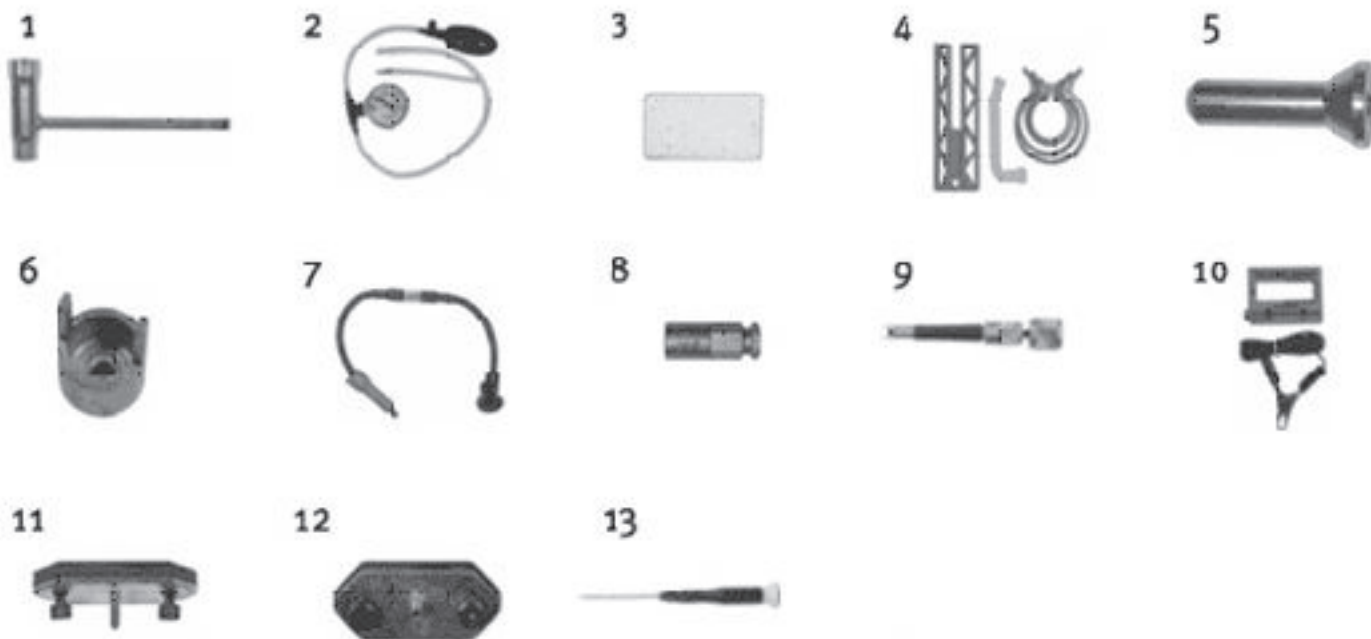

Key #	Part No.	Description	MSRP
SERVICE	71572	Tool Kit	$12.00
N01	71521	Scrench, 13-19mm	$7.00
N02	71541	Pressure Gauge Bulb	$35.00
N03	71542	Coil/Flywheel Timing Shim	$9.00
N04	71543	Cylinder Assembly Clamps & Piston Stop	$8.00
N05	73462	Main Bearing Driver Tool	$32.00
N06	71546	Shock Absorber Tool	$16.00
N07	71547	Spark Tester	$38.50
N08	71548	Flywheel Puller Tool	$25.00
N09	71550	Limiter Cap Removal Tool	$59.00
N10	71565	Electronic Tachometer	$125.00
N11	71569	Induction Seal Flange w/Screws	$7.00
N12	71570	Exhaust Seal Flange w/Screws	$13.50
N13	71573	Tuning Screwdriver	$6.50