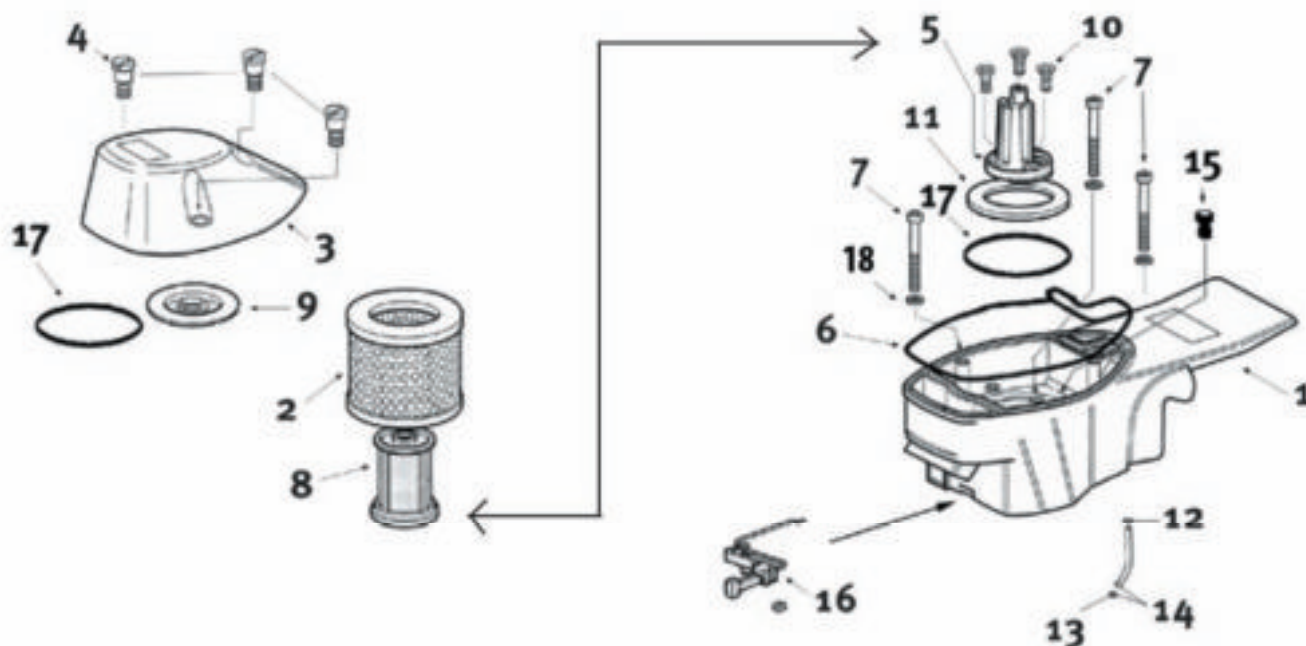

Key #	Part No.	Description	MSRP
J01	505691	Cylinder Cover	$35.00
J02	71752	Air Filter Canister, Polyester	$16.00
J03	71753	Air Filter Cover Assembly, 3 Screw	$16.50
J04	73992	Filter Cover Screw	$2.00
J05	73338	Filter Support	$19.85
J06	71756	Filter Cover Gasket	$8.50
J07	505429	Cylinder Cover Screw	$0.50
J08	73336	Prefilter Plastic, Secondary Filter	$8.85
J09	71758	Air Filter Flange	$9.00
J10	505437	Filter Support Screw	$0.50
J11	73335	Filter Canister Gasket	$6.00
J12	71472	O-Ring	$0.50
J13	71760	Tube Clamp, No Tabs	$0.50
J14	505382	Compensator Tube	$2.00
J15	71763	Breather Grommet	$0.50
J16	71750	Throttle Assembly	$8.00
J17	73331	O-Ring, Air Filter	$1.50
J18	73897	Washer	$0.50