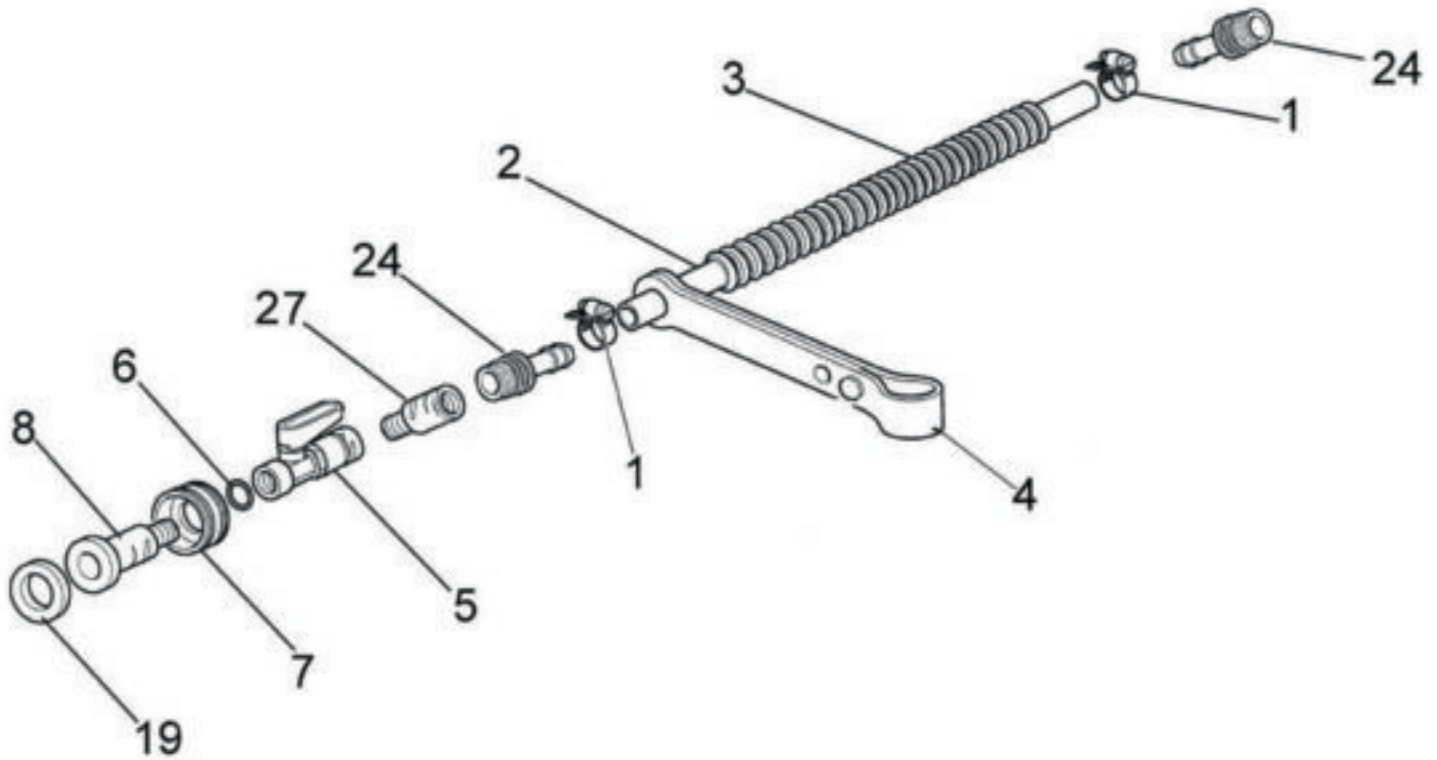

Key #	Part No.	Description	MSRP
K01	71465	Hose Clamp	$2.50
K02	509488	Water Hose	$3.00
K03	71464	Water Hose Cover	$2.50
K04	71461	Hose Hanger	$1.95
K05	71458	Water Shut-Off Valve	$9.00
K06	71468	Water Hose O-Ring	$0.50
K07	71457	Ring Nut	$7.50
K08	71467	Fitting	$4.50
K19	71469	Water Hose Gasket	$3.50
K24	71454	Fitting	$3.00
K27	71466	Fitting	$4.50