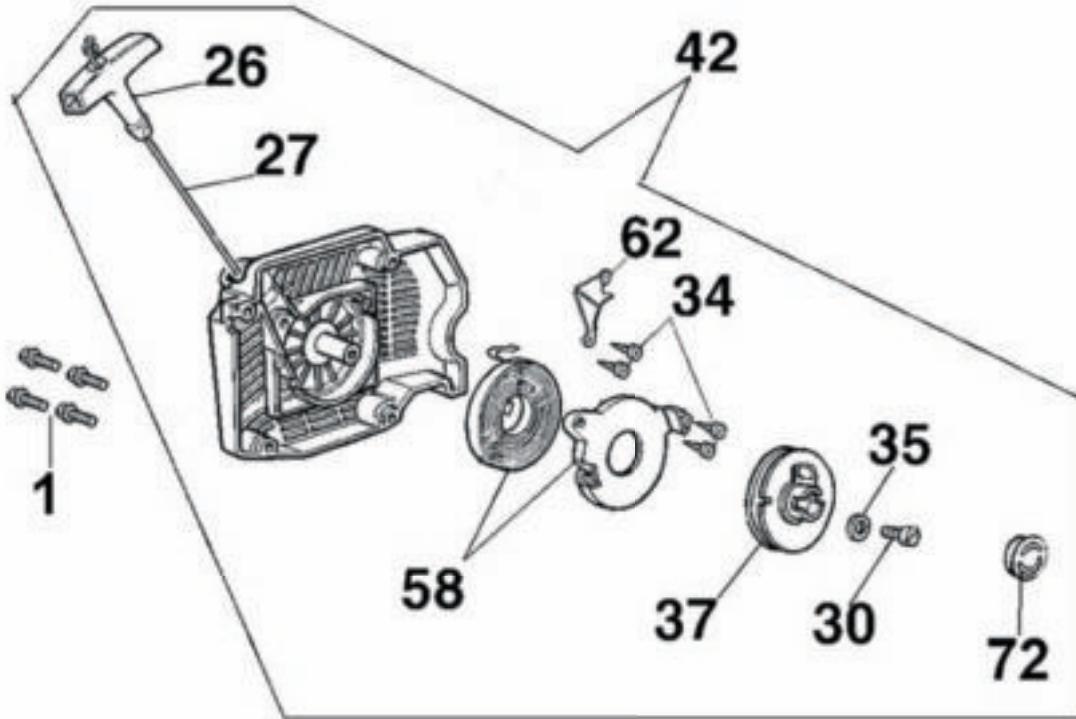

Key #	Part No.	Description	MSRP
I01	73866	Screw	$0.50
I26	505514	Starter Rope Handle	$2.50
I27	508854	Starter Rope	$1.35
I30	73907	Starter Pulley Screw	$0.50
I34	505380	Recoil Housing Screw	$0.25
I35	73905	Starter Pulley Washer	$0.50
I37	508857	Starter Rope Pulley	$13.50
I42	505416	Starter Assembly	$50.00
I58	73909	Starter Coil Spring & Housing	$16.85
I62	71451	Starter Case Plate	$1.00