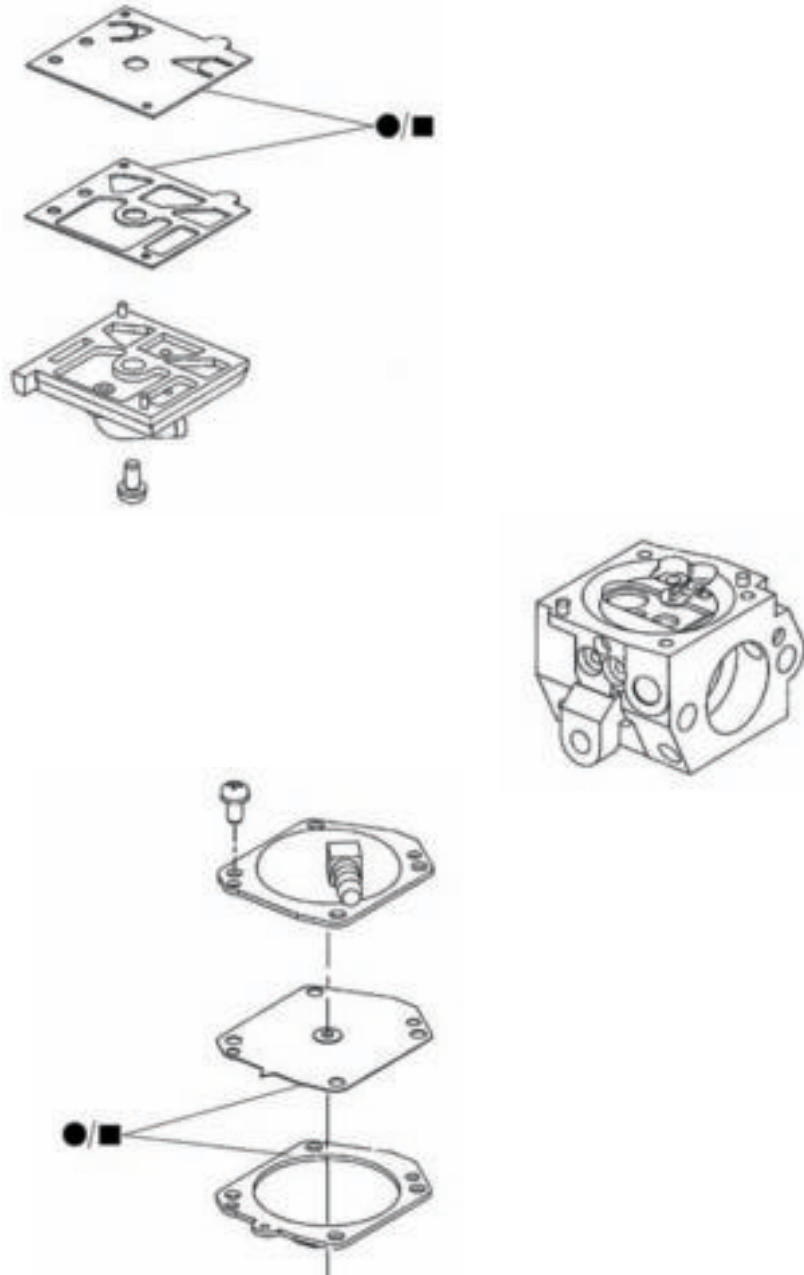

Key #	Part No.	Description	MSRP
Above	505654	Carburetor Walbro 207B	$75.00
	505441	Carburetor Repair Kit	$35.00