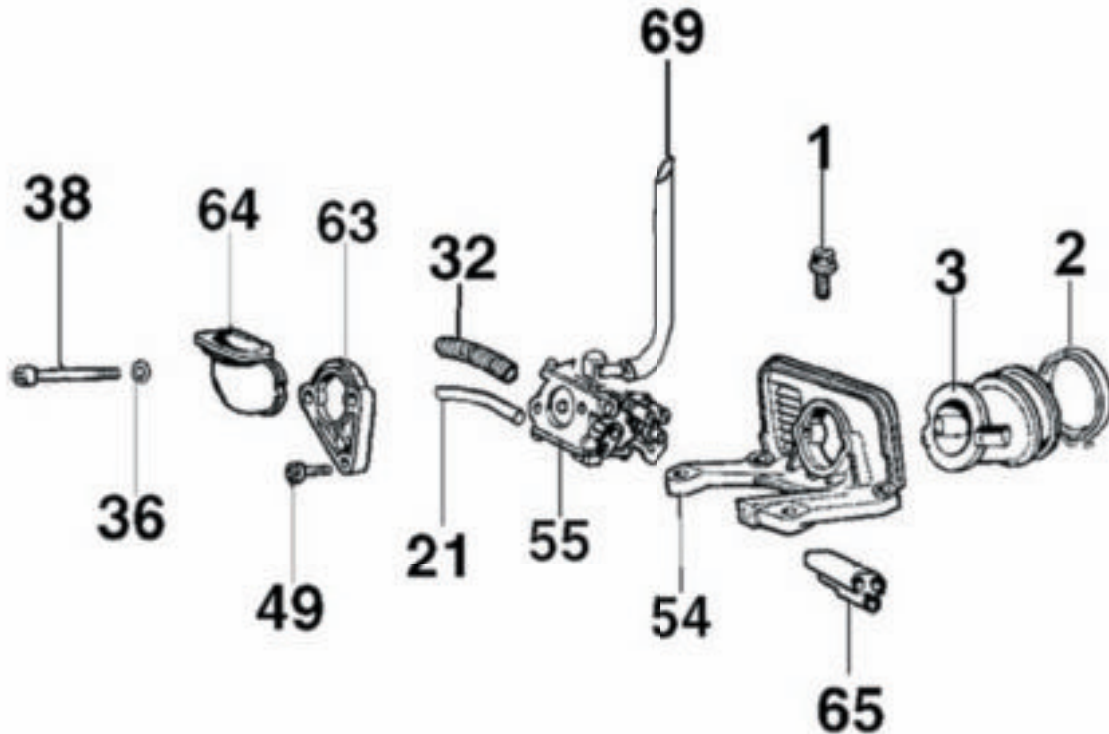

Key #	Part No.	Description	MSRP
E01	73866	Screw	$0.50
E02	73867	Intake Manifold Clamp	$3.25
E03	505383	Intake Manifold	$10.00
E21	73898	Carburetor Pulse Tube	$2.00
E32	73888	Carburetor Spring	$0.75
E36	73897	Washer	$0.50
E38	73902	Carburetor Attachment Screw	$1.00
E49	73901	Outer Intake Manifold Flange Screw	$0.50
E54	505411	Carburetor Mounting Bracket	$6.00
E55	505654	Carburetor	$75.00
E63	505384	Outer Intake Manifold Flange	$6.00
E64	507427	Outer Intake Manifold	$4.50
E65	505391	Adjustment Guide	$5.00
E69	71751	Breather Tube Body	$7.00