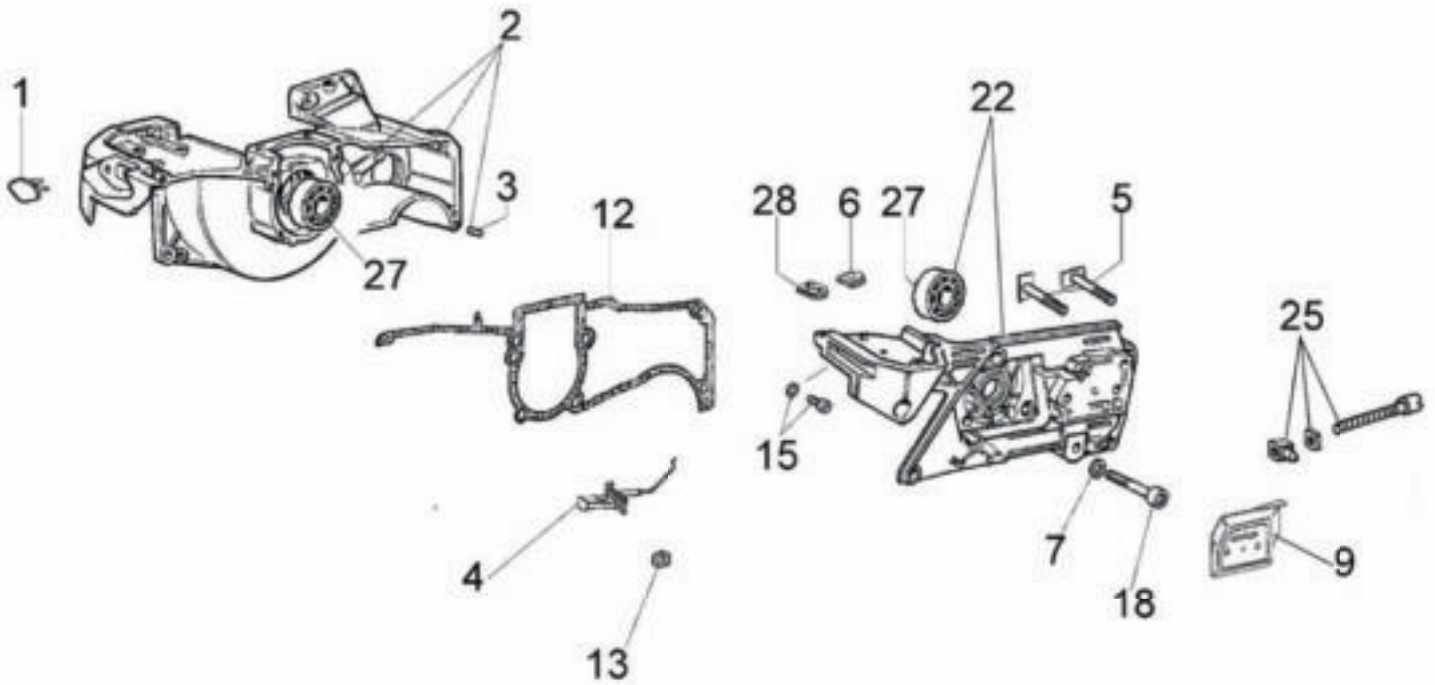

Key #	Part No.	Description	MSRP
B01	505407	Crankcase Plug	$0.50
B02	505410	Crankcase	$75.00
B03	73281	Crankcase Dowel Pin	$0.50
B04	505409	Choke Lever	$3.00
B05	509555	Bar Mounting Stud	$1.50
B06	505408	Crankcase Grommet	$1.00
B07	73897	Washer	$0.50
B09	505467	Bar Mount Pad Cover Plate	$10.00
B12	505440	Crankcase Gasket	$1.50
B13	73955	Choke Lever Bushing	$1.00
B15	73930	Crankcase Bolt	$0.75
B18	509709	Screw, 5x50mm	$0.35
B22	505427	Crankcase	$75.00
B25	505393	Tensioner	$7.35
B27	505375	Crankshaft Bearing	$10.00
B28	505627	Fuel Line Grommet	$0.75