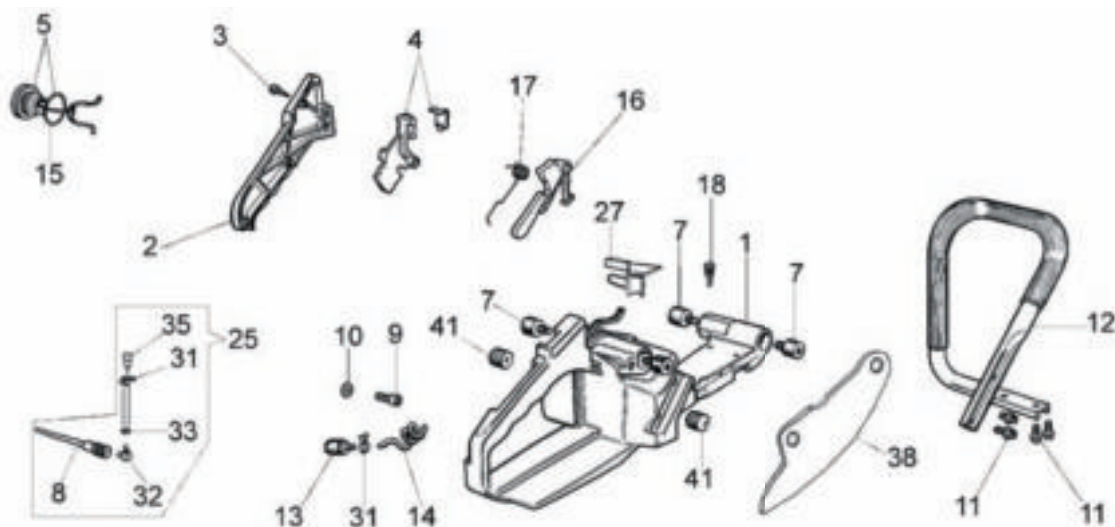

Key #	Part No.	Description	MSRP
F01	505655	Fuel Tank	$49.50
F02	505389	Rear Handle Half	$4.00
F03	73976	Screw	$0.50
F04	73977	Throttle Lever	$5.00
F05	71739	Fuel Cap Assembly, with Outer Seal Ring	$8.00
F07	505658	Shock Absorber with Screw	$12.00
F08	71751	Breather Tube Body	$7.00
F09	73982	Screw	$0.50
F10	73897	Washer	$0.50
F11	73983	Front Handle Bolt	$0.50
F12	505424	Front Handle	$60.00
F13	73459	Fuel Filter	$7.50
F14	73375	Fuel Line	$14.25
F15	73448	Fuel Cap O-Ring	$13.00
F16	73987	Trigger Lockout Lever	$3.00
F17	73988	Trigger Lockout Lever Spring	$3.50
F18	73270	Bumper, Shock Absorber, Fuel Tank Top	$2.00
F25	71748	Fuel Breather Complete	$8.00
F27	505425	Rear Handle Shock Absorber	$1.50
F31	71588	Clip, Fuel Filter	$1.50
F32	71759	Breather Tube Elbow	$3.00
F33	71760	Tube Clamp, No Tabs	$0.50
F35	71761	Fuel Breather, Remote	$7.00
F38	505445	Rubber Water Deflector	$12.00
F41	505387	Shock Absorber	$1.00