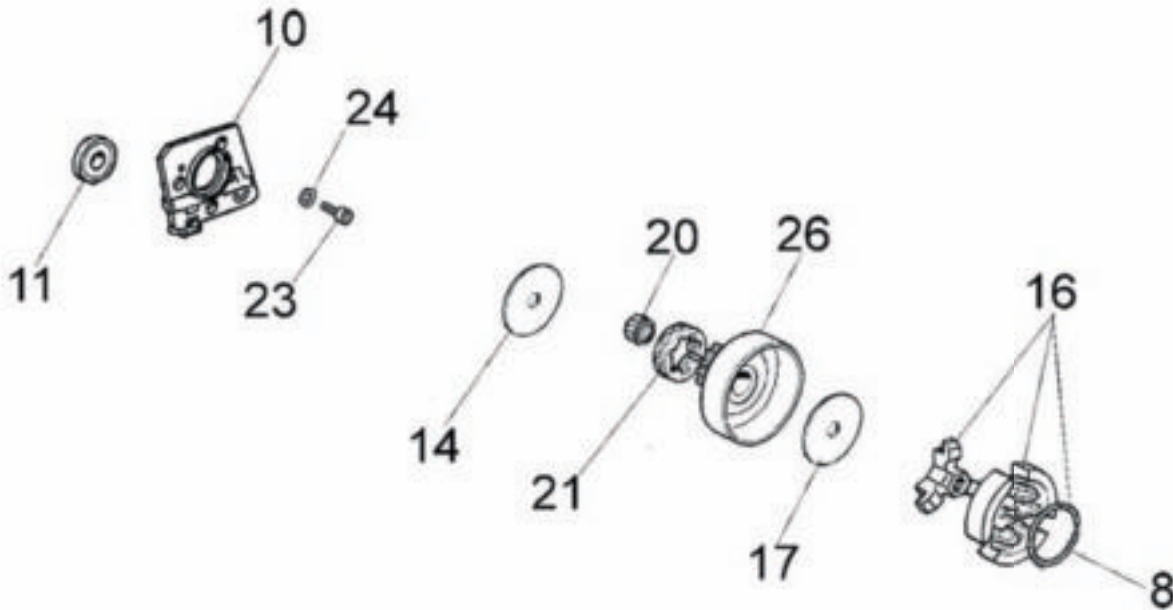

Key #	Part No.	Description	MSRP
C08	505434	Clutch Spring	$3.00
C10	505423	Crankcase Seal Retainer	$45.00
C11	505381	Crankshaft Seal	$4.00
C14	505421	Clutch Spacer	$1.00
C16	505442	Clutch	$20.00
C17	505436	Clutch Spacer Inside	$3.00
C20	505378	Clutch Bearing	$15.00
C21	70949	8T Rim Sprocket Kit	$10.00
C23	73940	Pump Body Bolt	$0.75
C24	73285	Washer	$0.50
C26	505422	Clutch Cup with Splined Adaptor	$38.50