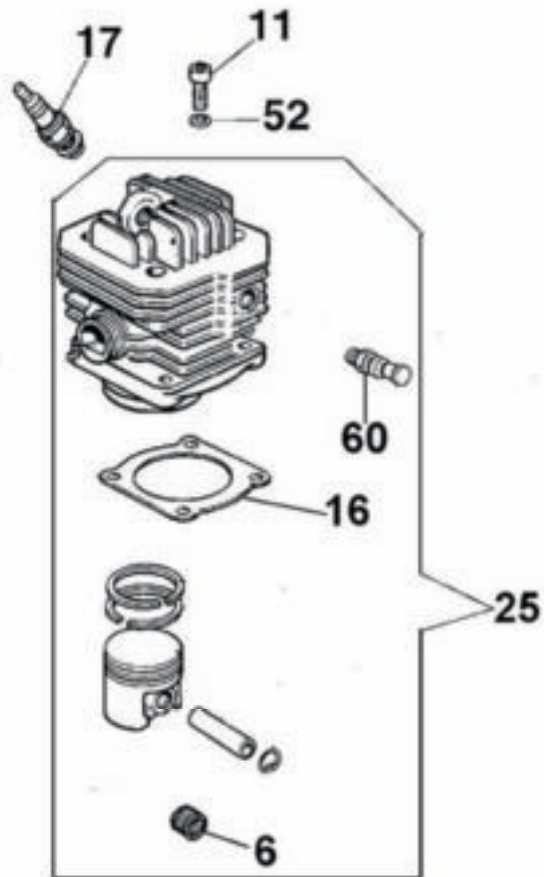

ACCESSORIES

RZ60 Gas Saw

PART	DESCRIPTION	MSRP
504607	RZ60 Concrete Chain (24 Seg)	\$169.00
504608	RZ60 Block Chain (24 Seg)	\$169.00
509927	RZ60 Premium Chain (24 Seg)	\$199.00
509933	RZ60 Abrasive Chain w/SealPRO (24 Seg)	\$279.00
504362	RZ60 Block Chain Combo Pack (24 Seg)	\$229.00
504349	RZ60 Concrete Chain Combo Pack (24 Seg)	\$229.00
508367	RZ60 Block Bucket of Chain (24 Seg)	\$499.00
508366	RZ60 Concrete Bucket of Chain (24 Seg)	\$499.00
513641	RZ60 Concrete Chain (27 Seg)	\$199.00
513640	RZ60 Block Chain (27 Seg)	\$199.00
514282	RZ60 Premium Chain (27 Seg)	\$229.00
514283	RZ60 Abrasive Chain w/SealPRO (27 Seg)	\$319.00
514271	RZ60 Concrete Chain Combo Pack (27 Seg)	\$259.00
514272	RZ60 Block Chain Combo Pack (27 Seg)	\$259.00

Key #	Part No.	Description	MSRP
A06	505403	Wrist Pin Needle Bearing	\$10.00
A11	73874	Cylinder Bolt	\$0.65
A16	505439	Cylinder Base Gasket	\$0.85
A17	73199	Spark Plug	\$2.50
A25	505428	Complete Cylinder & Piston Assy	\$135.00
A60	71642	Decompression Valve	\$21.50

Key #	Part No.	Description	MSRP
B01	505407	Crankcase Plug	\$0.50
B02	505410	Crankcase	\$75.00
B03	73281	Crankcase Dowel Pin	\$0.50
B04	505409	Choke Lever	\$3.00
B05	509555	Bar Mounting Stud	\$1.50
B06	505408	Crankcase Grommet	\$1.00
B07	73897	Washer	\$0.50
B09	505467	Bar Mount Pad Cover Plate	\$10.00
B12	505440	Crankcase Gasket	\$1.50
B13	73955	Choke Lever Bushing	\$1.00
B15	73930	Crankcase Bolt	\$0.75
B18	509709	Screw, 5x50mm	\$0.35
B22	505427	Crankcase	\$75.00
B25	505393	Tensioner	\$7.35
B27	505375	Crankshaft Bearing	\$10.00
B28	505627	Fuel Line Grommet	\$0.75