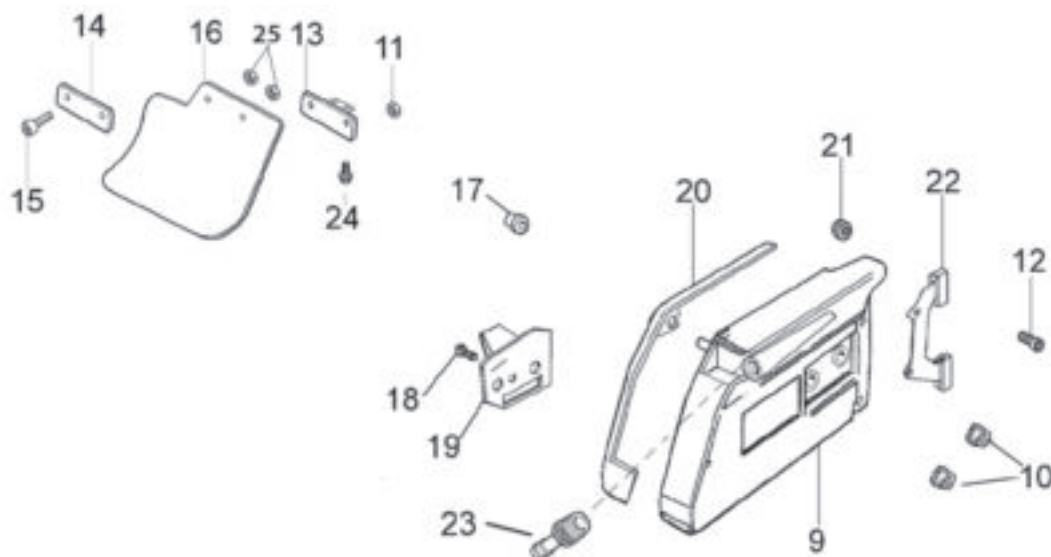

Key #	Part No.	Description	MSRP
L09	505415	Side Cover	$40.00
L10	73958	Side Cover Nut	$1.25
L11	505468	Guard Flap Nut	$0.50
L12	73982	Screw	$0.50
L13	505490	Guard Flap Mounting Bracket (Back)	$6.00
L14	505491	Guard Flap Mounting Bracket (Front)	$4.00
L15	71479	Guard Flap Screw	$0.50
L16	505492	Guard Flap	$6.00
L17	73310	Rubber Bumper Cover	$1.00
L18	71487	Screw	$0.50
L19	505419	Side Cover Plate	$4.00
L20	505417	Side Cover Gasket	$3.00
L21	509852	Mounting Nut	$0.35
L22	505493	Rubber Wallwalker	$10.00
L23	71454	Fitting	$3.00
L24	73983	Front Handle Bolt	$0.50