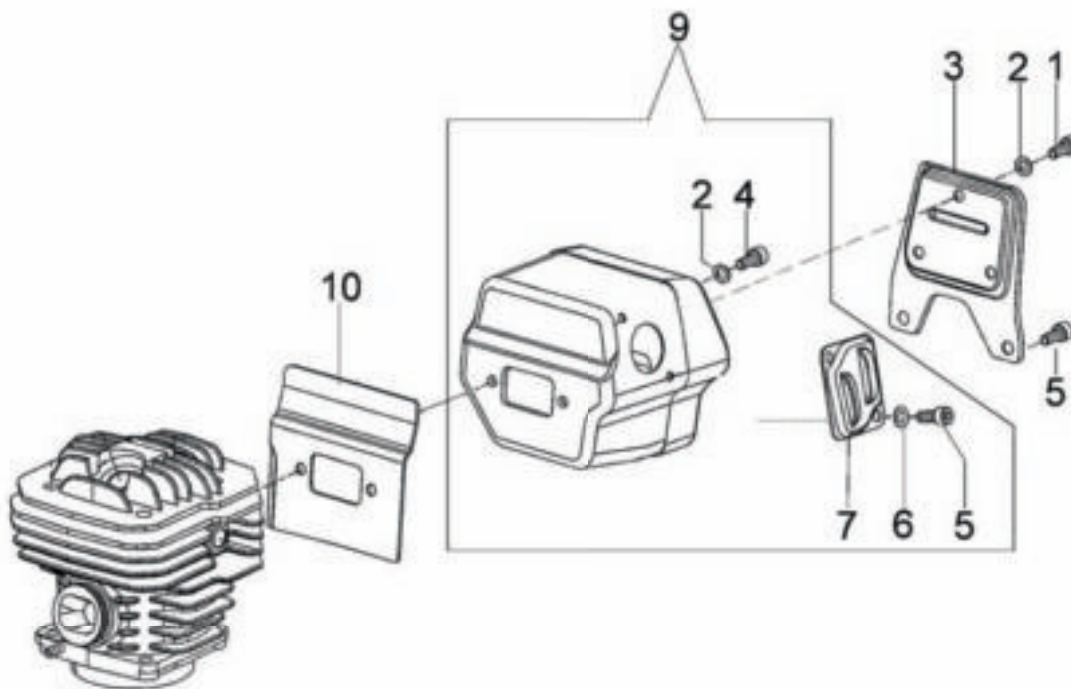

Key #	Part No.	Description	MSRP
D01	73885	Muffler Support Bracket Screw	$0.75
D02	73327	Serrated Washer	$0.35
D03	505392	Muffler Support Bracket	$3.50
D04	73883	Muffler Mounting Screw	$0.65
D05	71482	Screw	$0.50
D06	73897	Washer	$0.50
D07	505396	Muffler Deflector	$2.00
D09	505418	Muffler Assembly	$60.00
D10	505385	Cylinder-to-Muffler Gasket	$3.50