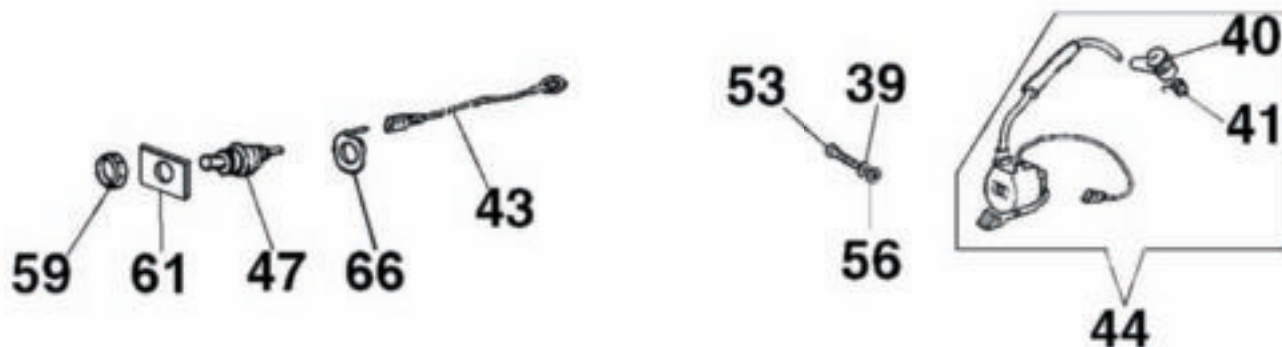

Key #	Part No.	Description	MSRP
H39	73285	Washer	$0.50
H40	73241	Spark Plug Cap & Spring Kit	$8.00
H41	73917	Spark Plug Spring	$2.00
H43	73919	Ignition Toggle Cable	$4.00
H44	505426	Ignition Coil	$60.00
H47	73237	Ignition Toggle Switch	$9.00
H53	73914	Screw	$0.50
H56	73890	Washer	$0.50
H59	73239	Ignition Toggle Switch Nut	$1.50
H61	73238	Ignition Toggle Plate On/Off	$1.50
H66	71449	Switch Ground Connection Plate	$1.50