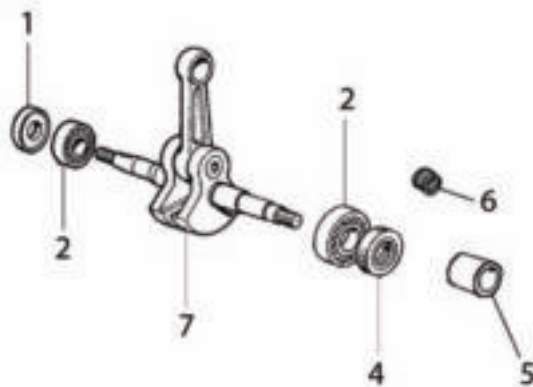

Key #	Part No.	Description	MSRP
C01	73877	Crankshaft Seal Flywheel Side	$5.00
C02	505375	Crankshaft Bearing	$10.00
C04	505381	Crankshaft Seal	$4.00
C05	509487	Crankshaft Bushing	$12.00
C06	505403	Wrist Pin Needle Bearing	$10.00
C07	505397	Crankshaft Assembly	$135.00