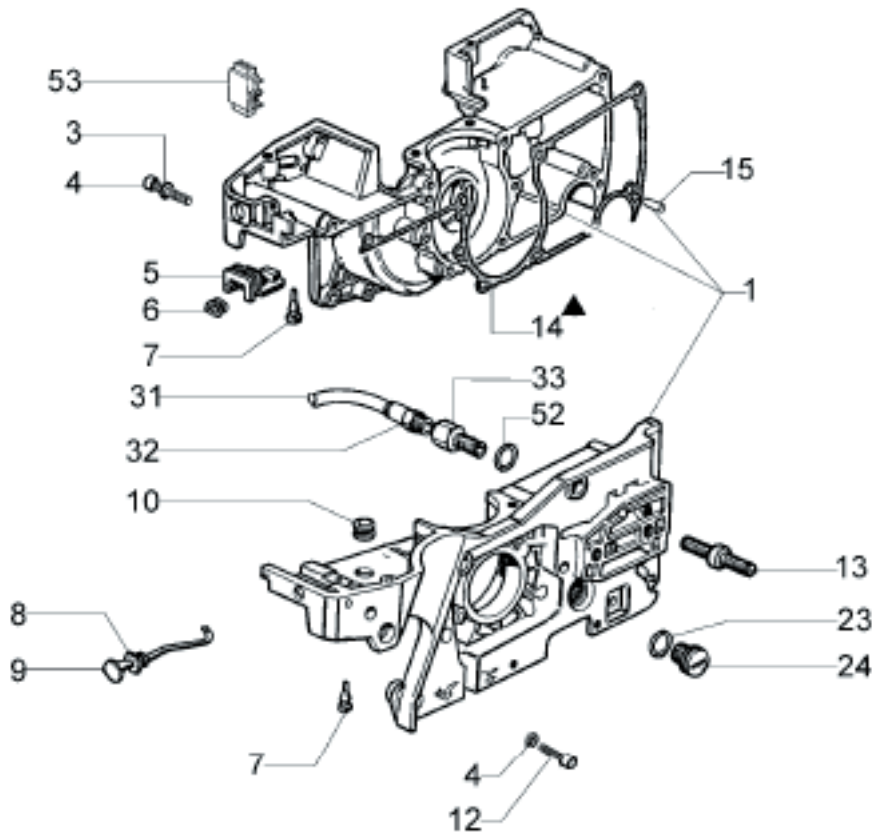

Key #	Part No.	Description	MSRP
C01	520377	Complete Crankcase	CALL
C03	73278	Bolt	CALL
C04	73897	Washer	CALL
C05	73268	Trigger Rod Grommet	CALL
C06	73269	Trigger Rod Bushing	CALL
C07	73270	Bumper, Shock Absorber, Fuel Tank Top	CALL
C08	73389	Choke Lever Grommet	CALL
C09	73213	Choke Lever	CALL
C10	73390	Fuel Line Grommet, Crankcase	CALL
C12	73275	Screw	CALL
C13	73280	Bar Mounting Stud	CALL
C14	73447	Crankcase Gasket	CALL
C15	73281	Crankcase Dowel Pin	CALL
C23	73391	Crankcase Plug O-Ring	CALL
C24	73286	Crankcase Plug	CALL
C31	73384	Water Tube, in Tank	CALL
C32	73385	Water Tube Fitting	CALL
C33	73386	Tube Fitting-Backside Bar Mount	CALL
C52	71468	Water Hose O-Ring	CALL
C53	504389	Plastic Cap	CALL
Not Shown	73435	Gasket Set-All, includes 73434, 73436, 73447, 73455, & 73456	CALL
Not Shown	73333	Swivel Hose Fitting	CALL
Not Shown	70963	Hose Hanger Kit	CALL