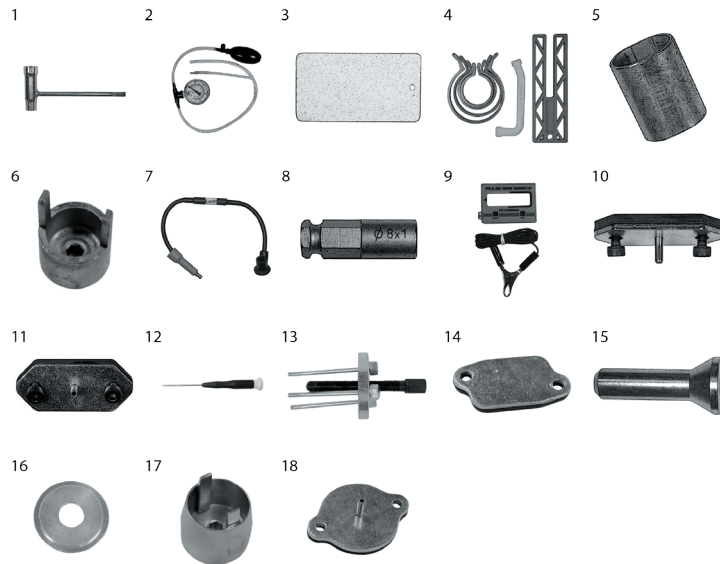

SERVICE ITEMS

633GC Gas Concrete Saw

Key #	Part No.	Description	MSRP
1	71152	Scrench 17-19 mm	CALL
2	71541	Pressure Gauge Bulb	CALL
3	71542	Coil/Flywheel Timing Shim	CALL
4	71543	Cylinder Assembly Clamps & Piston Stop	CALL
5	71544	Manifold Assembly Tool	CALL
6	71546	Shock Absorber Tool	CALL
7	71547	Spark Tester	CALL
8	71548	Flywheel Disassembly Tool	CALL
9	71565	Electronic Tachometer	CALL
10	71569	Induction Seal Flange with Screws	CALL
11	71570	Exhaust Seal Flange with Screws	CALL
12	71573	Tuning Screwdriver	CALL
13	73461	Flywheel Puller	CALL
14	73466	Exhaust Port Cover Tool	CALL
15	73462	Main Bearing Driver Tool	CALL
16	73463	Main Bearing Spacing Tool	CALL
17	73464	Shock Absorber Tool	CALL
18	73465	Intake Port Cover Tool	CALL
Not Shown	73435	Gasket Set-All, includes 73434, 73436, 73447, 73455, & 73456	CALL
Not Shown	70249	14T Bar Nose Sprocket Repair Kit	CALL
Not Shown	571227	2-Stroke Oil, 50:1 Mix, 2.6 oz (6-Pack)	CALL
Not Shown	571228	2-Stroke Oil, 50:1 Mix, 2.6 oz (158 ml) (24-Pack)	CALL