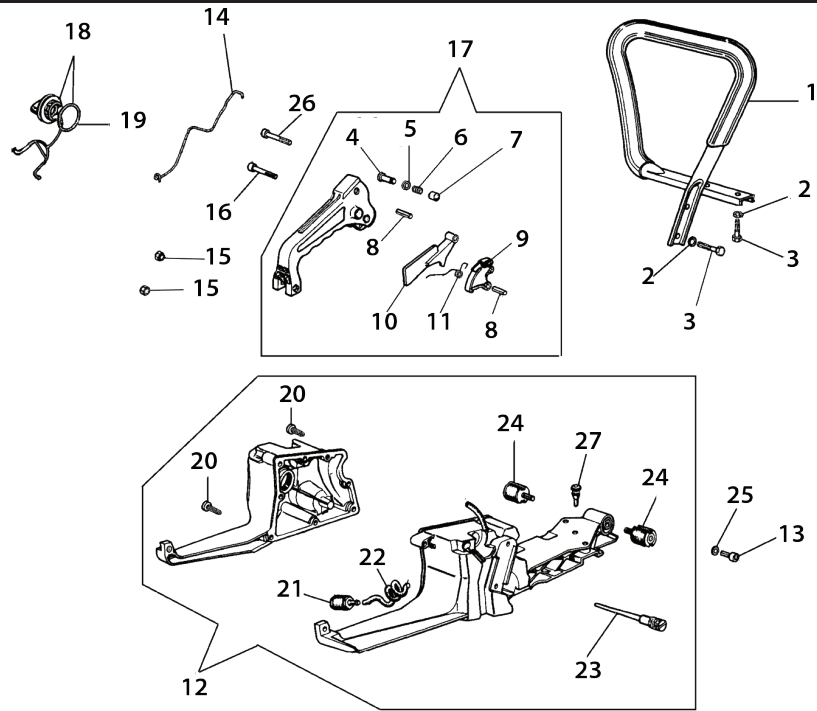

Key #	Part No.	Description	MSRP
G01	73457	Front Handle Assembly	CALL
G02	73897	Washer	CALL
G03	73349	Front Handle Bolt	CALL
G04	73353	Trigger Lock Pin	CALL
G05	73354	Trigger Lock Pin Washer	CALL
G06	73355	Trigger Lock Spring	CALL
G07	73356	Trigger Lock Button	CALL
G08	73357	Trigger Pivot Pin	CALL
G09	73358	Throttle Lever	CALL
G10	73359	Trigger Lockout Lever	CALL
G11	73360	Trigger Lockout Lever Spring	CALL
G12	521003	Fuel Tank Assembly	CALL
G13	73275	Screw	CALL
G14	73366	Throttle Operating Wire	CALL
G15	73367	Nut	CALL
G16	73368	Rear Handle Rear Bolt	CALL
G17	73369	Rear Handle Assembly	CALL
G18	71739	Fuel Cap Assembly (2007 and Newer Models)	CALL
G18	CALL	Fuel Cap Assembly (2006 and Older Models)	CALL
G19	73448	Fuel Cap O-Ring	CALL
G20	520379	Fuel Tank Screw	CALL
G21	73459	Fuel Filter	CALL
G22	73375	Fuel Line	CALL
G23	73376	Fuel Breather Pipe	CALL
G24	73377	Shock Absorber	CALL
G25	73250	Washer	CALL
G26	73379	Screw	CALL
G27	73270	Bumper, Shock Absorber, Fuel Tank Top	CALL