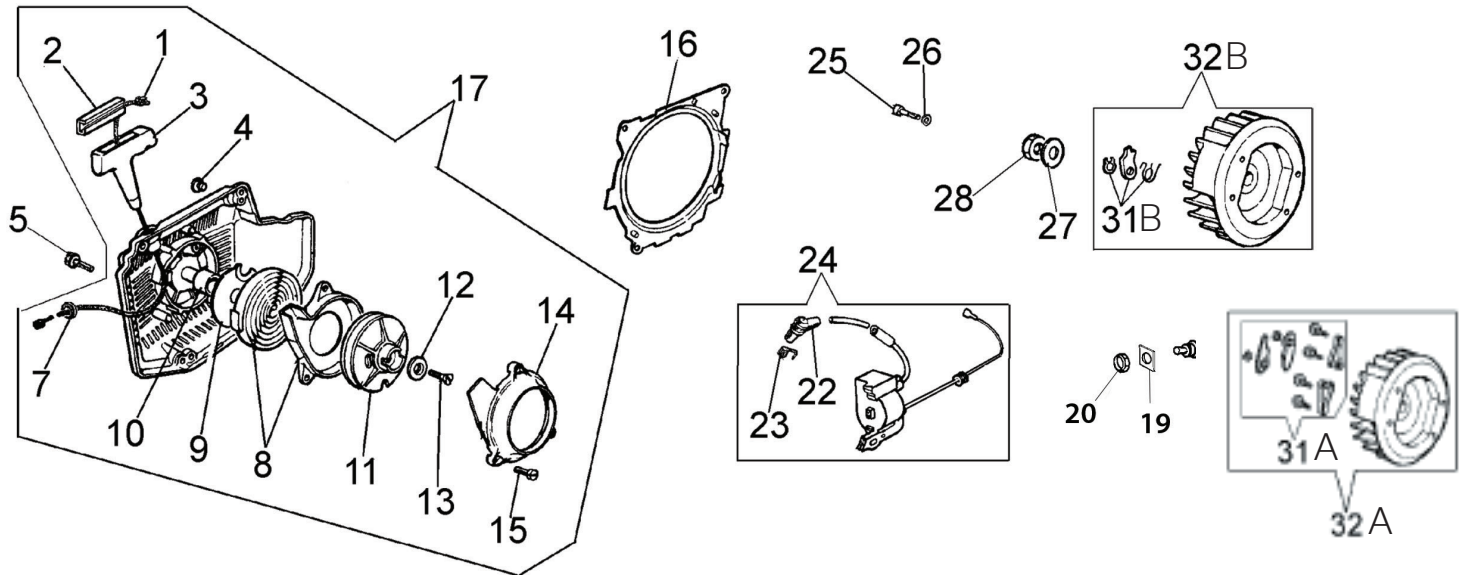

Key #	Part No.	Description	MSRP
A01	73188	Starter Rope	CALL
A02	73228	Starter Rope Retainer	CALL
A03	520369	Starter Rope Handle	CALL
A04	73229	Starter Housing Oil Cap	CALL
A05	73230	Screw	CALL
A07	73231	Starter Rope Washer	CALL
A08	73191	Starter Coil Spring & Housing	CALL
A09	520370	Starter Spacer	CALL
A10	73192	Starter Bushing	CALL
A11	73193	Starter Rope Pulley	CALL
A12	73233	Starter Pulley Washer	CALL
A13	73234	Starter Pulley Screw	CALL
A14	73235	Starter Pulley Cover	CALL
A15	73236	Starter Pulley Cover Screw	CALL
A16	73194	Starter Cover Dust Shield	CALL
A17	518752	Starter Cover Assembly, complete	CALL
A18	73237	Ignition Toggle Switch	CALL
A19	73238	Ignition Toggle Plate On/Off	CALL
A20	73239	Ignition Toggle Switch Nut	CALL
A22	73241	Spark Plug Boot with Spring	CALL
A23	73917	Spark Plug Cap Spring	CALL
A24	73196	Ignition Coil with Spark Plug Lead & Primary	CALL
A25	520371	Ignition Coil Mounting Screw	CALL
A26	73897	Washer	CALL
A27	73245	Flywheel Mounting Washer	CALL
A28	73246	Flywheel Mounting Nut	CALL
A31-A	520372	Starter Pawl Assembly (set of 2, 2007 and newer models)	CALL
A31-B	504386	Starter Pawl Assembly (set of 2, 2006 and older models)	CALL
A32-A	520373	Flywheel Assembly Replacement Kit (2007 and newer models)	CALL
A32-B	73433	Flywheel Assembly Replacement Kit (2006 and older models)	CALL