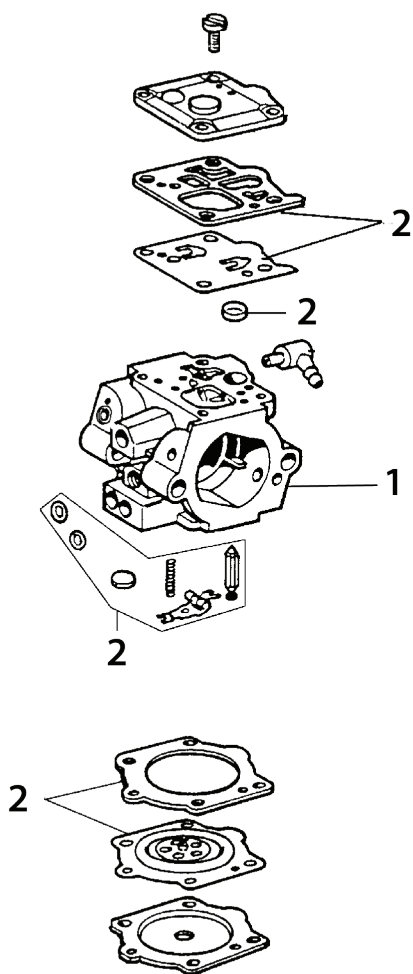

Key #	Part No.	Description	MSRP
H1	520380	Carburetor, Walbro WGA-11	CALL
H2	73460	Carburetor Overhaul Kit	CALL