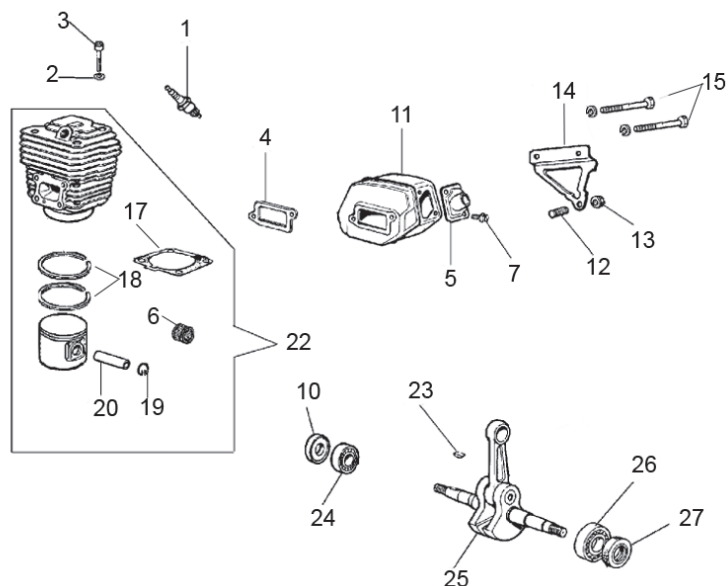

Key #	Part No.	Description	MSRP
B01	73199	Spark Plug	CALL
B02	73250	Washer	CALL
B03	73251	Cylinder Block Bolt	CALL
B04	73434	Cylinder to Muffler Gasket	CALL
B05	73253	Exhaust Pipe	CALL
B06	73211	Wrist Pin Needle Bearing	CALL
B07	73254	Exhaust Pipe Mounting Screw	CALL
B10	73201	Crankshaft Seal Flywheel Side	CALL
B11	73203	Muffler Body	CALL
B12	73255	Muffler Support Bracket Screw	CALL
B13	73256	Muffler Support Bracket Nut	CALL
B14	73204	Muffler Support Bracket	CALL
B15	520712	Muffler Mounting Kit (Screw and Bolt, 2 each)	CALL
B17	73436	Cylinder Base Gasket	CALL
B18	73437	Piston Ring Pair	CALL
B19	73259	Wrist Pin Snap Ring	CALL
B20	73208	Piston Wrist Pin	CALL
B22	73442	Complete Cylinder/Piston Assembly	CALL
B23	73264	Crankshaft Flywheel Woodruff Key	CALL
B24	73209	Crankshaft Bearing	CALL
B25	73443	Crankshaft Assembly	CALL
B26	73200	Crankshaft Bearing, Clutch Side	CALL
B27	73202	Crankcase Outside Seal, Clutch Side	CALL
Not Shown	73435	Gasket Set-All, includes 73434, 73436, 73447, 73455, & 73456	CALL