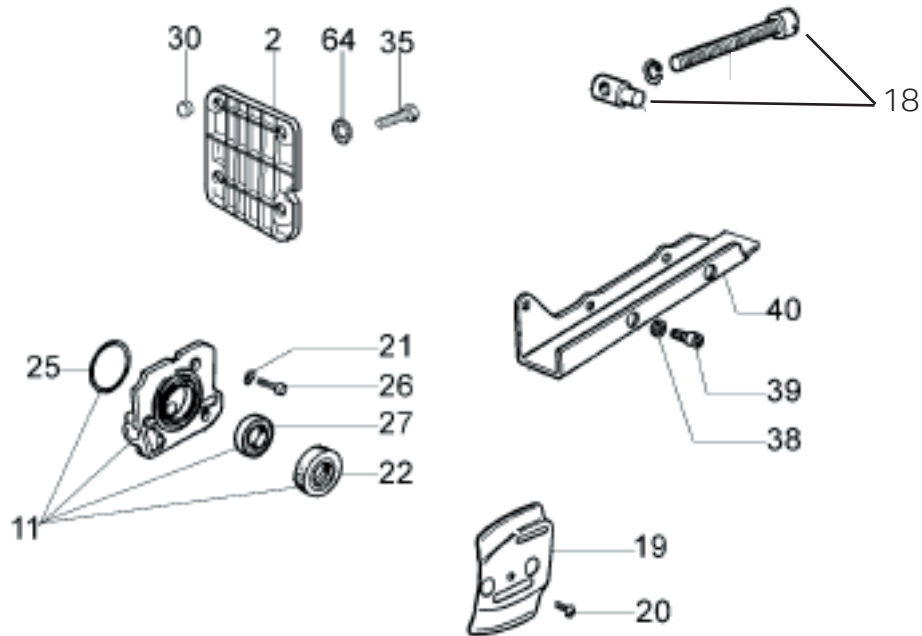

Key #	Part No.	Description	MSRP
C02	520375	Plastic Guard	CALL
C11	73446	Main Bearing Seal Housing Assembly, Clutch Side	CALL
C18	73935	Premium Tensioner Kit	CALL
C19	73225	Bar Mount Pad Cover Plate	CALL
C20	73284	Screw	CALL
C21	73285	Washer	CALL
C22	73202	Crankcase Outside Seal, Clutch Side	CALL
C25	73287	Seal Housing O-Ring	CALL
C26	73288	Seal Housing Mounting Screw (3)	CALL
C27	73289	Crankshaft Seal Clutch Side	CALL
C30	520376	Guard Bushing	CALL
C35	73349	Guard Screw	CALL
C38	73396	Cover Guard Mounting Washer	CALL
C39	73397	Cover Guard Mounting Bolt	CALL
C40	70967	Cover Guard	CALL
C64	520374	Guard Washer	CALL