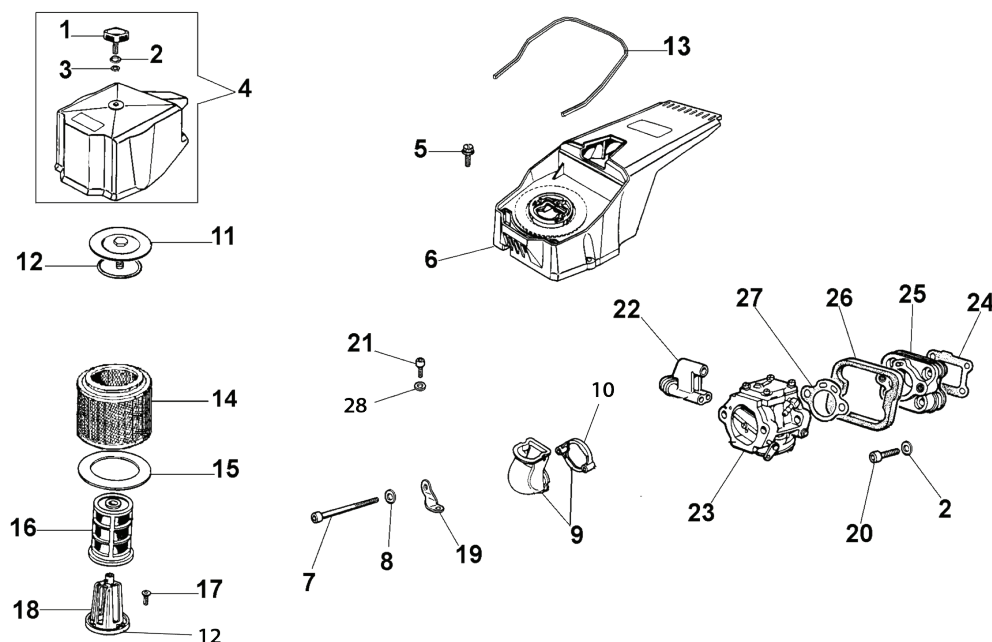

Key #	Part No.	Description	MSRP
F01	73320	Filter Cover Knob	CALL
F02	73897	Washer	CALL
F03	73322	Filter Knob O-Ring	CALL
F04	71721	Air Filter Cover Assembly	CALL
F05	73230	Screw	CALL
F06	71722	Cylinder Cover	CALL
F07	73326	Carburetor Attachment Screw	CALL
F08	73327	Serrated Washer	CALL
F09	73328	Intake Manifold Rubber	CALL
F10	73329	Intake Manifold Bracket	CALL
F11	73330	Filter Canister Cover	CALL
F12	73331	O-Ring, Air Filter	CALL
F13	71719	Air Filter Gasket	CALL
F14	71752	Air Filter Canister, Polyester	CALL
F15	73335	Filter Canister Gasket	CALL
F16	73336	Prefilter Plastic, Secondary Filter	CALL
F17	73337	Filter Support Screw	CALL
F18	73338	Filter Support	CALL
F19	73387	Carburetor Standoff Support	CALL
F20	73278	Bolt	CALL
F21	73340	Carburetor Support Screw	CALL
F22	73341	Carburetor Mixture Screw Grommet	CALL
F23	520380	Carburetor	CALL
F24	73455	Insulator to Cylinder Gasket	CALL
F25	73344	Carburetor Insulator	CALL
F26	73345	Insulator Foam Gasket	CALL
F27	73456	Carburetor to Insulator Gasket	CALL
F28	73285	Washer	CALL