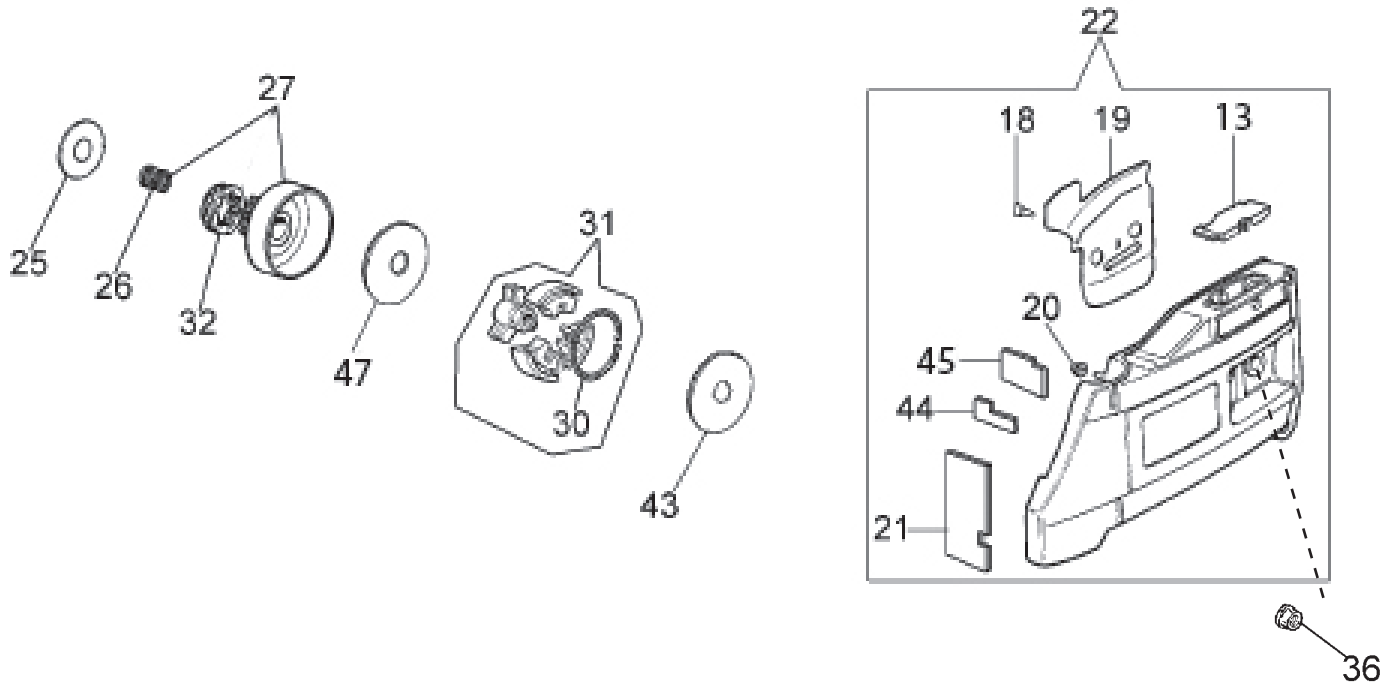

Key #	Part No.	Description	MSRP
E13	71441	633GC Side Cover Plug Kit	CALL
E18	73284	Screw	CALL
E19	73309	Cover Side Bar Plate	CALL
E20	73310	Rubber Bumper Cover	CALL
E21	73311	Cover Rubber Flap	CALL
E22	73449	Side Cover, without Brake Components	CALL
E25	73314	Clutch Spacer Washer	CALL
E26	73423	Clutch Needle Bearing	CALL
E27	70948	Clutch Cup with Splined Adapter	CALL
E30	73317	Clutch Spring	CALL
E31	73451	Clutch Assembly	CALL
E32	70949	633GC 8T Rim Sprocket Kit	CALL
E32	525496	633F4 FORCE™ Sprocket Kit	CALL
E36	73313	Cover Clamp Nut	CALL
E43	73452	Clutch Shield	CALL
E44	73315	Chain Cover Rubber Insert, Middle	CALL
E45	73316	Chain Cover Rubber Top Insert	CALL
E47	504568	633GC Clutch Spacer	CALL
Not Shown	71439	633GC Side Cover Fastener Kit, includes 71436, 73897, & 71437	CALL
			CALL